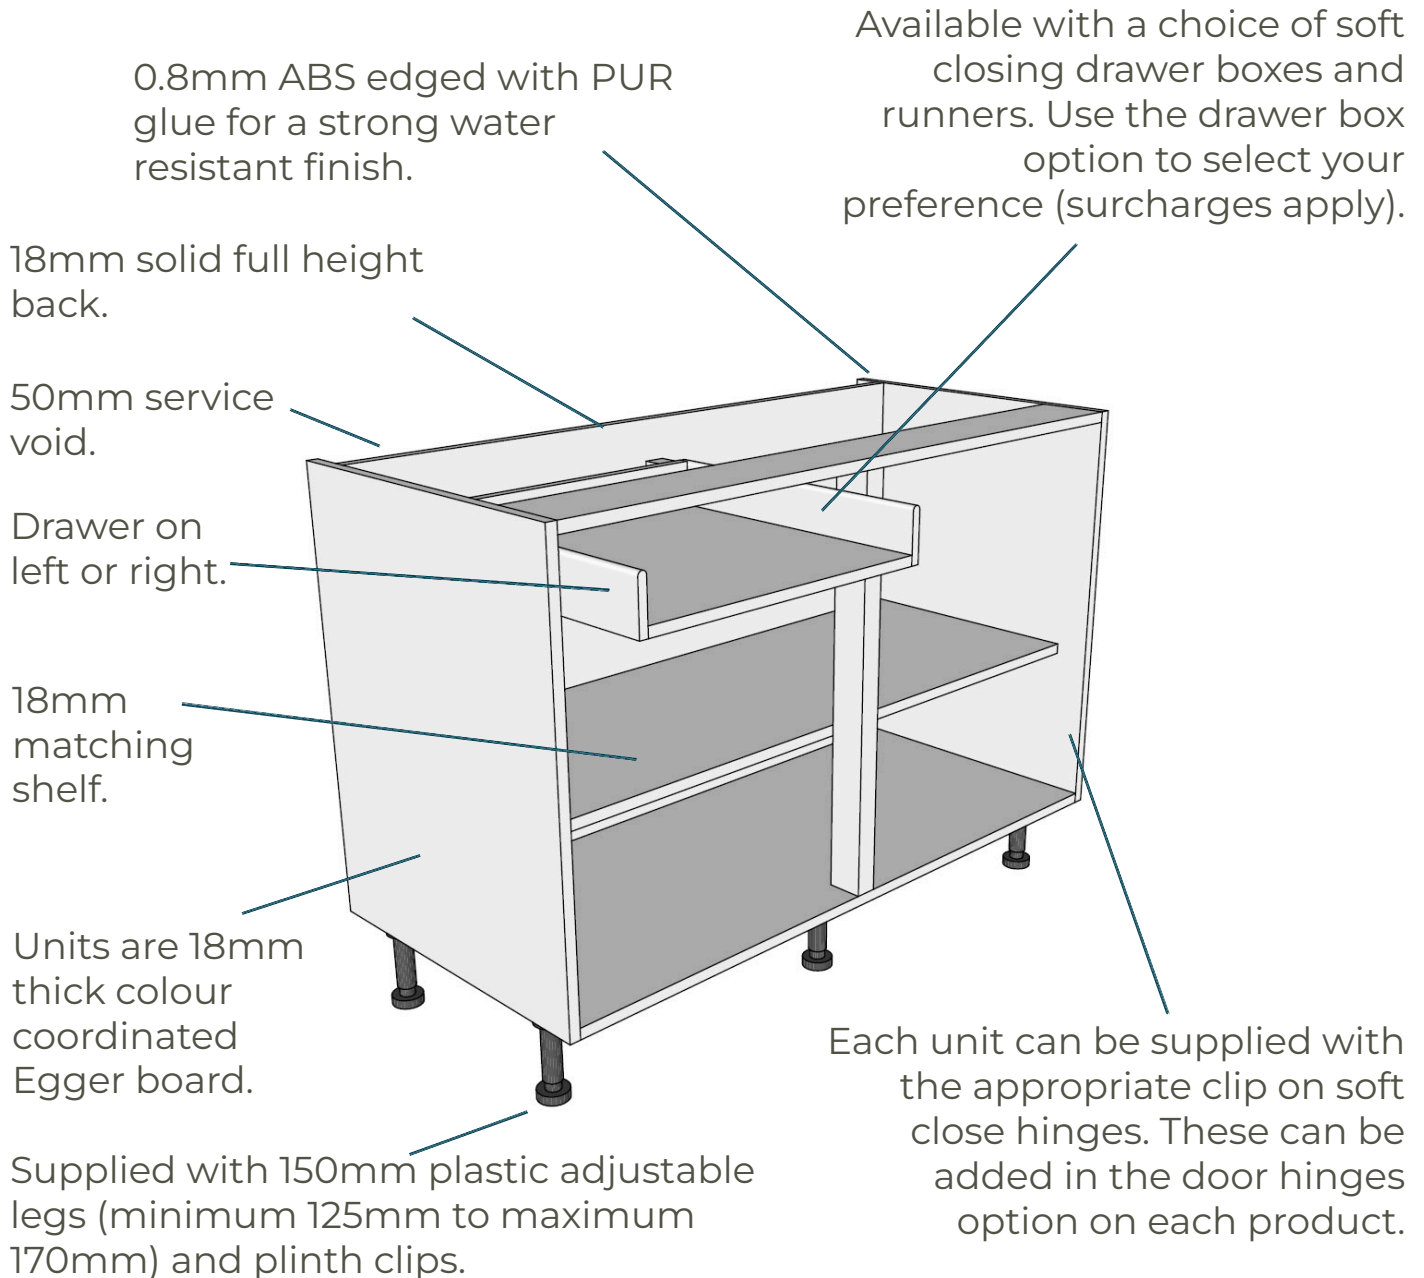

Rigid Kitchen Unit Carcass Specifications

Double Sink Base Units - Working drawer

Units are supplied pre-built for durability and easy installation.

LARK&LARKS

Quality kitchens and bedrooms online

www.larkandlarks.co.uk