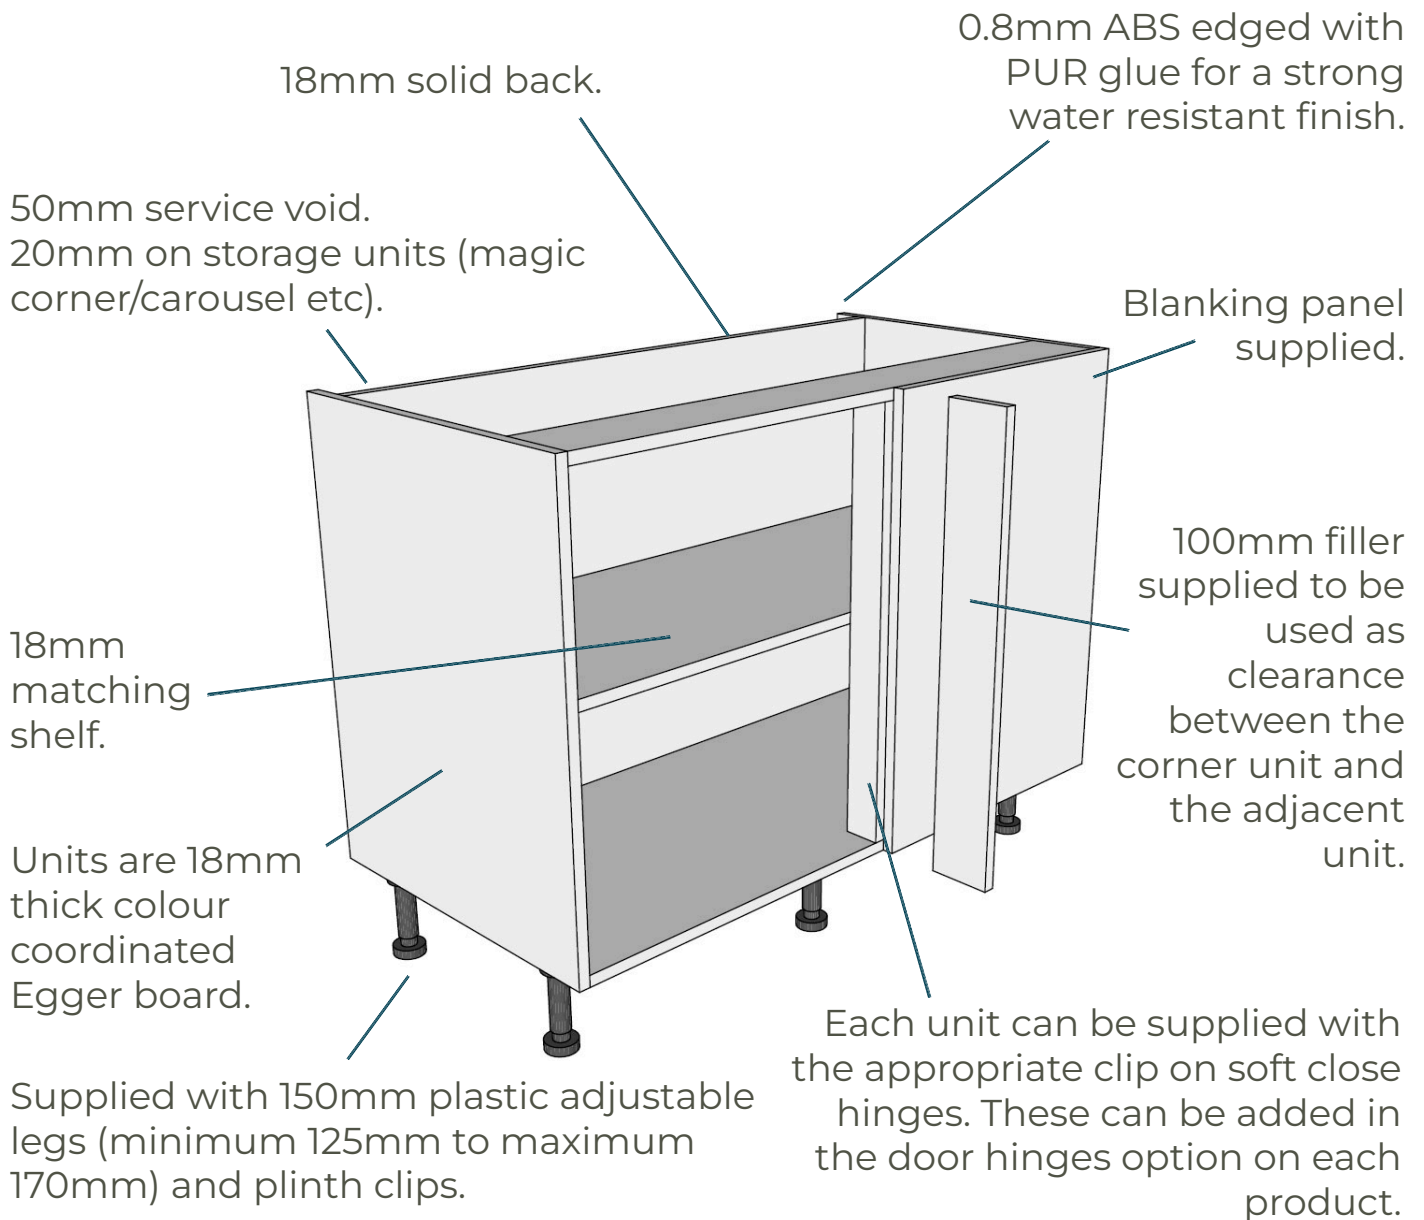

# Rigid Kitchen Unit Carcass Specifications

## Variable Corner Base Unit

Units are supplied pre-built for durability and easy installation.