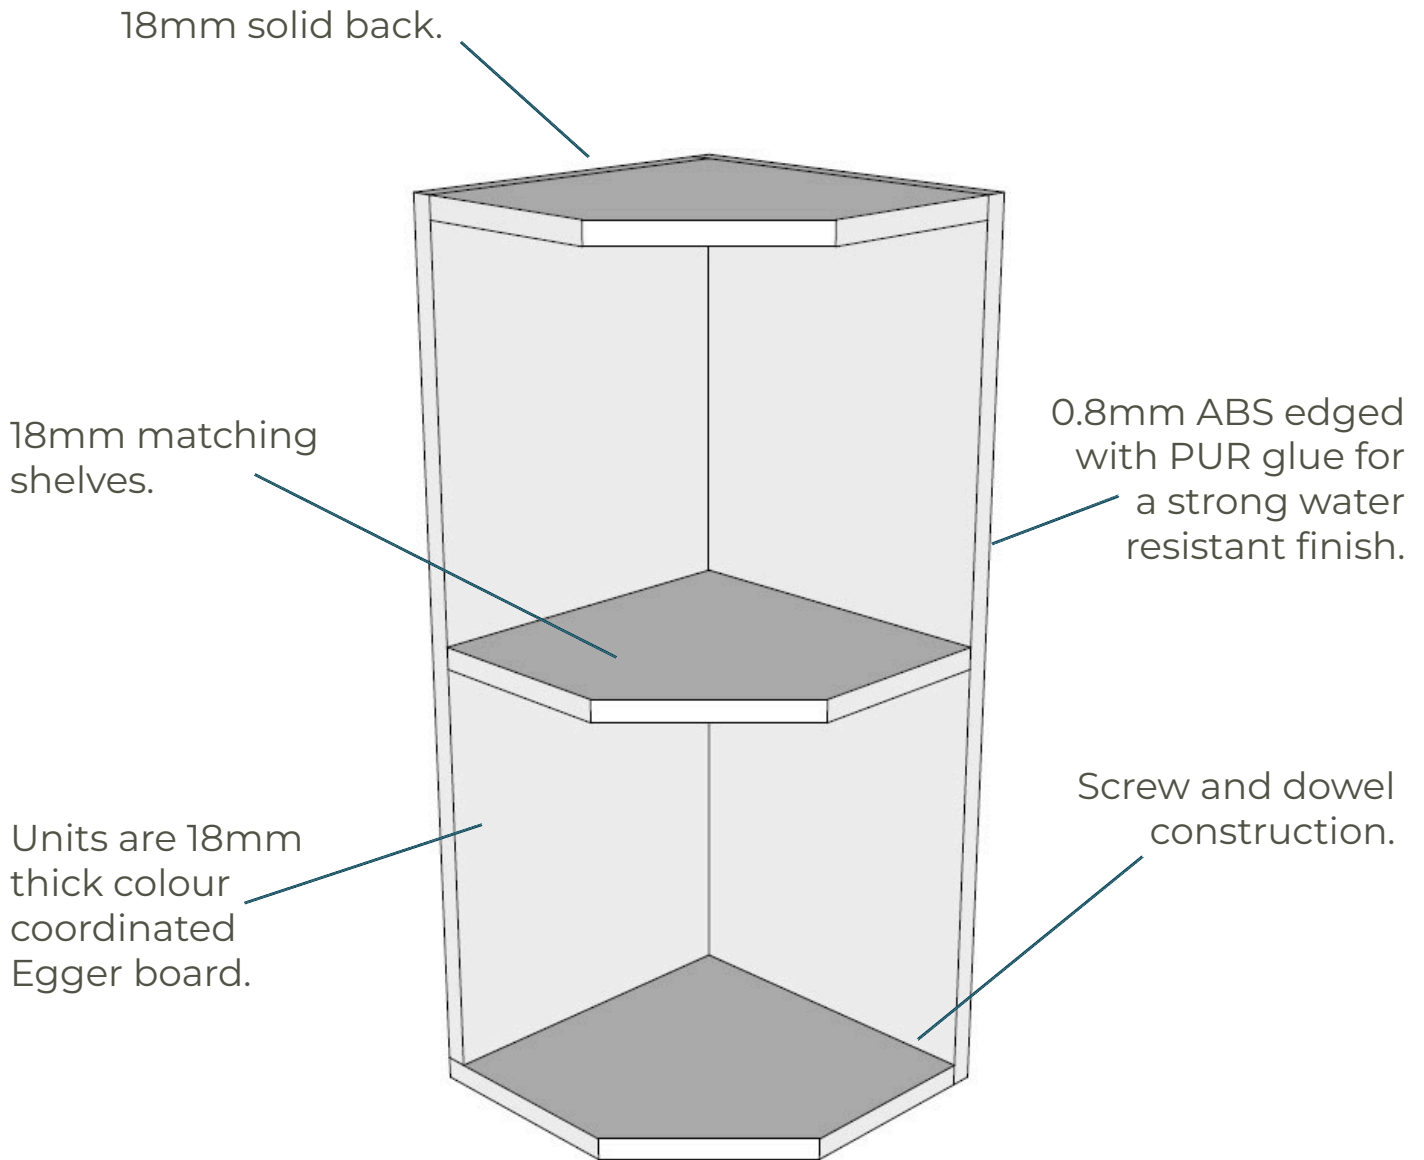

Rigid Kitchen Unit Carcass Specifications

Wall End Quad Units

Units are supplied rigid for durability and easy installation.

LARK&LARKS

Quality kitchens and bedrooms online

www.larkandlarks.co.uk

T: 0330 135 9090 E: sales@larkandlarks.co.uk