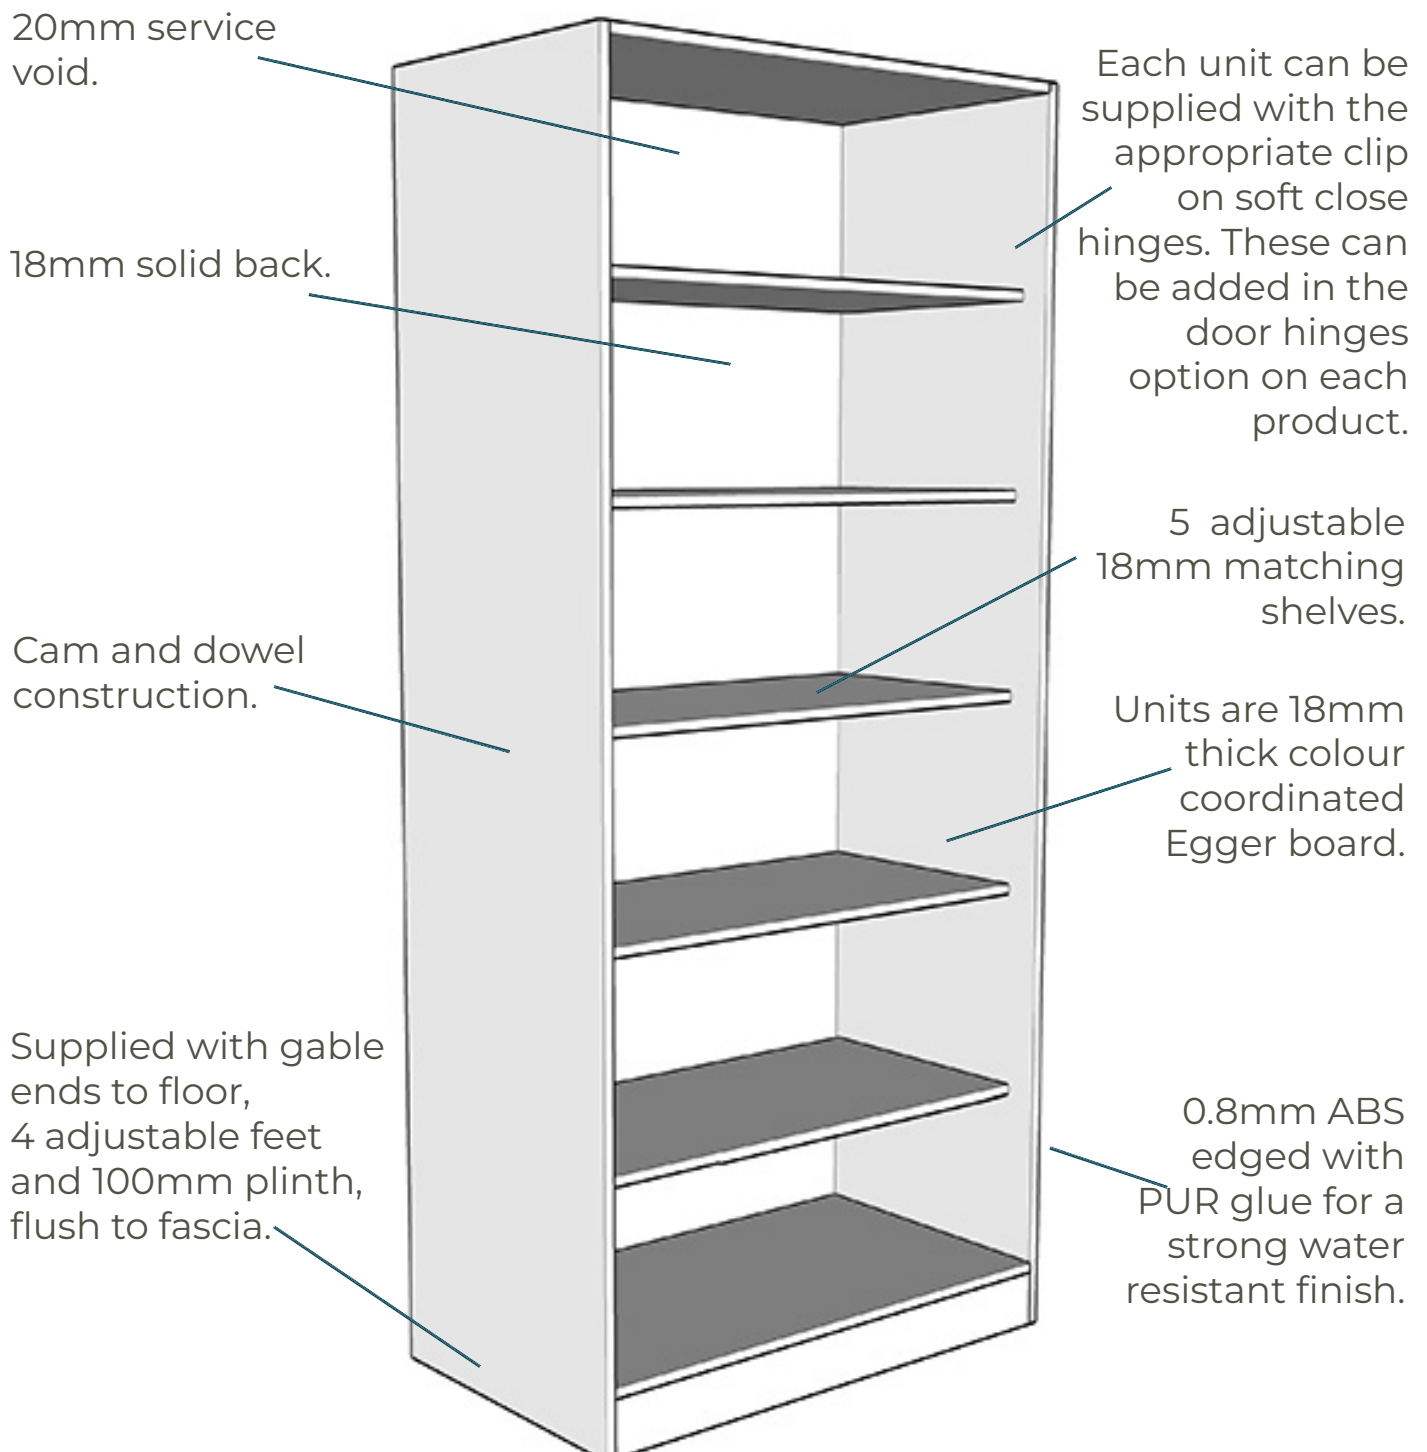

Bedroom Unit Carcass Specifications

Wardrobe Shelf Units

Wardrobe units are supplied flat packed.

LARK&LARKS

Quality kitchens and bedrooms online

www.larkandlarks.co.uk

T: 0330 135 9090 E: sales@larkandlarks.co.uk