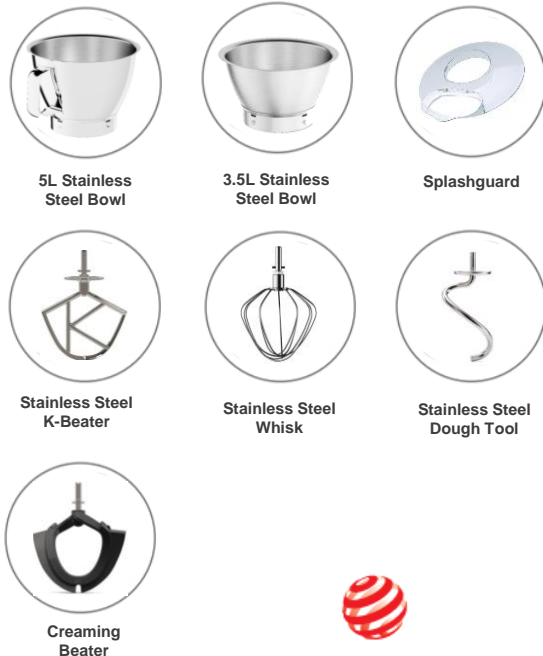

KENWOOD

KVC85.004SI – Titanium Chef Baker

Precise bakes start here. Baking is an uninterrupted pleasure with direct to bowl weighing, an extra baking bowl and delicate fold function for featherlight meringues and mousses. This is a machine with both style and substance.

Hassle free and HOMEMADE

What's in the box?

Key features:

EasyWeigh Scale

5L + 3.5L Nesting DuoBowls

1200W Digitally Controlled ChefMotor™

EasyClean Baking Tools

LightLift™ Head