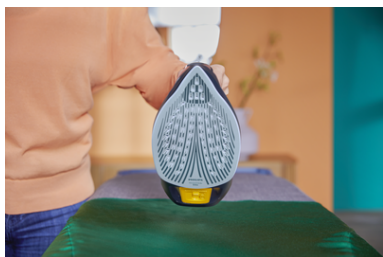

Drip stop system

Our drip-stop system prevents leakage to avoid stains from water droplets and iron with confidence at any temperature.