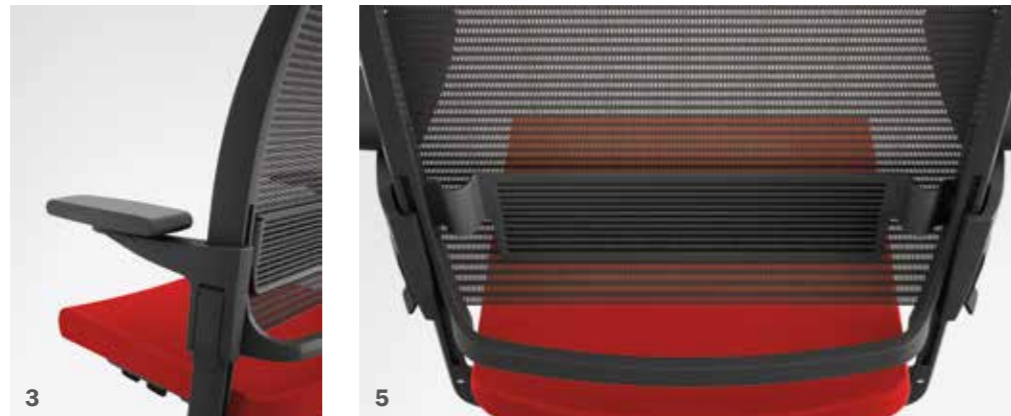

2 MINUTES TO SET UP: THE WORK-SEAT-BALANCE

VALYOU is supplied ready to use or partially assembled in a transport box.

DESIGN WITH A FUTURE

VALYOU IS GOOD FOR THE ENVIRONMENT, TOO:

Only a small number of components are used in production, which means that resources are conserved. Furthermore the task chair has a long lifespan thanks to its careful manufacture, and it is possible to recycle by material type.

All the details for perfect balance

1 | PLEASANT

The elasticated mesh back is comfortable and allows the back to breathe. The intricate pattern gives the chair a lightweight, elegant appearance.

2 | COMFORTABLE

6 | COMPACT

All functions can be controlled easily at the touch of a button: seat height, seat depth, backrest tilt and fine adjustment using the Synchromat.

7 | ELEGANT

The starbase is available in black plastic or polished aluminium.