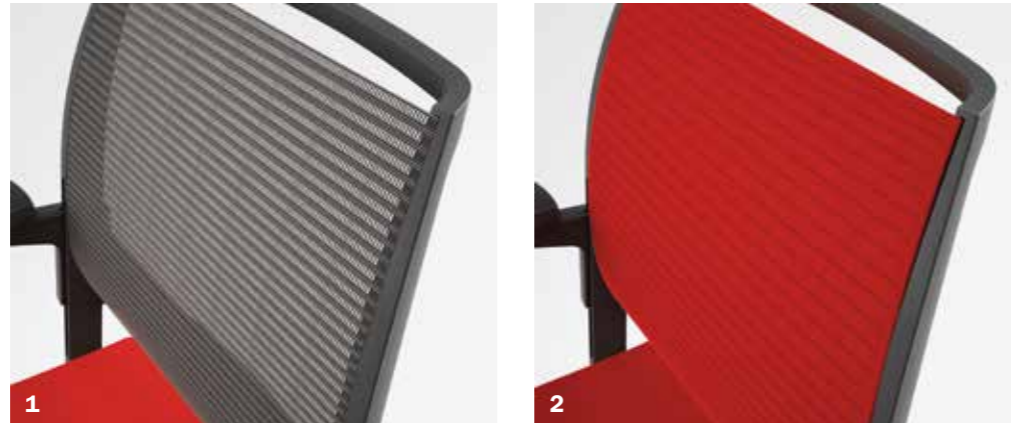

2 MINUTES TO SET UP: THE WORK-SEAT-BALANCE

VALYOU is supplied ready to use or partially assembled in a transport box.

DESIGN WITH A FUTURE

VALYOU IS GOOD FOR THE ENVIRONMENT, TOO:

Only a small number of components are used in production, which means that resources are conserved. Furthermore the task chair has a long lifespan thanks to its careful manufacture, and it is possible to recycle by material type.

All the details for perfect balance

1 | PLEASANT

The elasticated mesh back is comfortable and allows the back to breathe. The intricate pattern gives the chair a lightweight, elegant appearance.

2 | COMFORTABLE