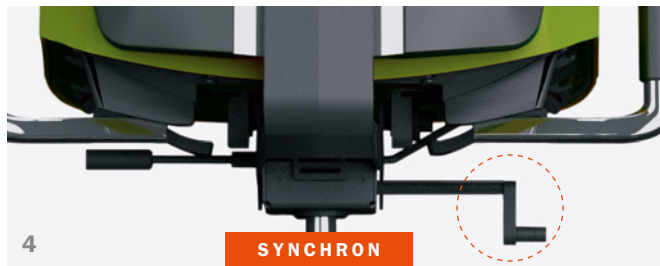

2 | FULLY-UPHOLSTERED ANTI-STATIC MODEL

With special upholstery fabric, chrome star base and anti-static technology.

3 | ADJUSTABLE LUMBAR SUPPORT

Provides support in the lower back region.