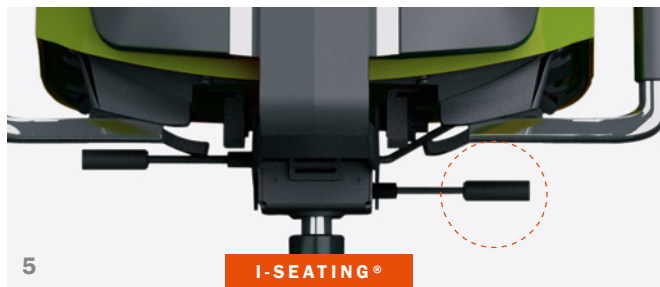

4 | SYNCHRO MECHANISM

Comfortable sitting concept for workstations that are used by one person.

4 | AUTOMATIC I-SEATING® CONCEPT

For intuitive sitting, ideal for temporary workstations.