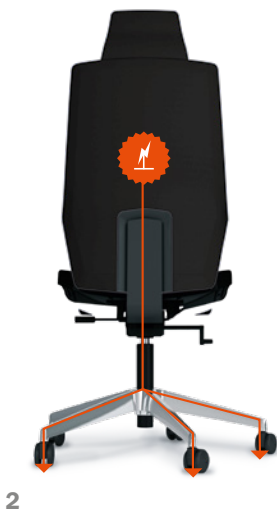

## Details for the perfect seat comfort

COMBINE AS YOU WISH!

Mechanism	Synchronous m.	i-seating® mechanism
Opening angle	27° (when in use)	25° (when in use)
Synchronous ratio	1:2,5	1:6,9
Individual weight adjustment	45 - 120 kg	Automatically adjusts to the bodyweight of the user (max. 120kg)
Seat height adjustment	410 - 550 mm	410 - 550 mm
Seat depth adjustment	70 mm	70 mm
<b>Seat depth adjustment plus</b>	<b>100 mm</b>	<b>100 mm</b>
Forward tilt adjustment	-3 to +3°	-
Seat height	410 - 550 mm	
Seat width	500 mm	
Seat depth	420 mm	
Back width	460 mm (upholstered back) oder 455 mm (mesh)	
Back height	600 - 660 mm (upholstered back and mesh fabric back)	
Total width incl. armrests	685 mm	
Total depth	645 mm	

### 1 | COMFORTABLE COUNTER CHAIR

Ideal for exhibition stand and reception area!