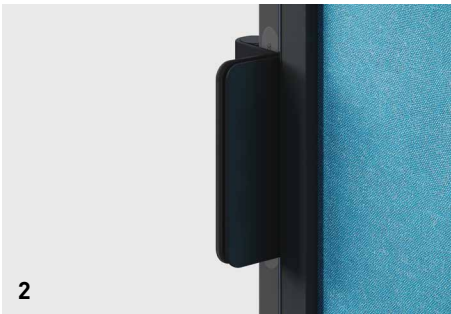

QUIET.BOX and QUIET.BOX Organic INFOCARD

Size	1000 x 1000 mm
Required room height	2300 mm (disassembled delivery) 2450 mm (mounted on pallet)
Ceiling	Fabric-covered
Wall configuration	3 sides closed or glass back panel
Absorption (echo)	Yes
Sound insulation	Yes, 38 dB
Ventilation	Active ventilation (ventilator)
Lighting	Yes, integral ceiling light
Installation time (excl. transport)	QUIET.BOX: Pre-assembled approx. 30 minutes in kit form approx. 2-3 hours QUIET.BOX ORGANIC: Pre-assembled approx. 30 minutes in kit form approx. 1-2 hours
Glazing	Enclosed
Reconfiguration on the same floor	30 minutes
Construction	Low-noise
Flexibility	All components can be reused
Electrics	In the solid walls
Sound insulation	Solid walls up to 42 dB Glazed sections up to 38 dB

1

1 | BUILT-IN LED
For uniform illumination.

2 | DOOR HINGES
3D adjustable.

3 | SHELF
With USB charger and socket.

4 | SEAT UPHOLSTERY
Choose from the K+N fabric collection (Standard 22,28 and 29, Comfort 39, as well as Premium 42,46 and 49).

5 | DOOR FRAME
Oak natural, other types of wood / painted finishes chosen from the RAL colour chart are available on request.