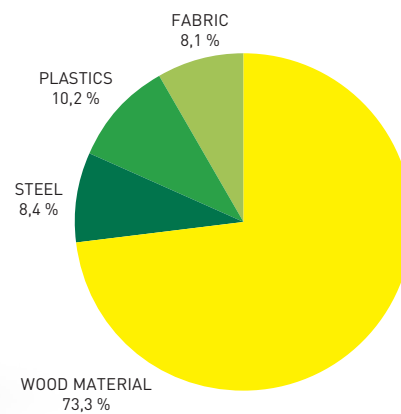

INSIDE.30

FLY-BY SCREEN

ENVIRONMENTAL DATA

K+N-09/24

Our certified, integrated office furnishing solutions provide a substantial boost to companies' sustainability profiles.

INSIDE.30 Fly-by screen contains 30.7 % recycled materials and is virtually 100 % recyclable.

Material fraction

Total weight: 11,6 kg

Metal	kg	%
Steel	1,0	8,4

Plastics	kg	%
PET	0,8	6,8
PU foam	0,4	3,4

Fabric	kg	%
	0,9	8,1

Wood	kg	%
Wood material	8,2	70,4
Solid wood	0,3	2,9

Product

www.blauer-engel.de/uz38