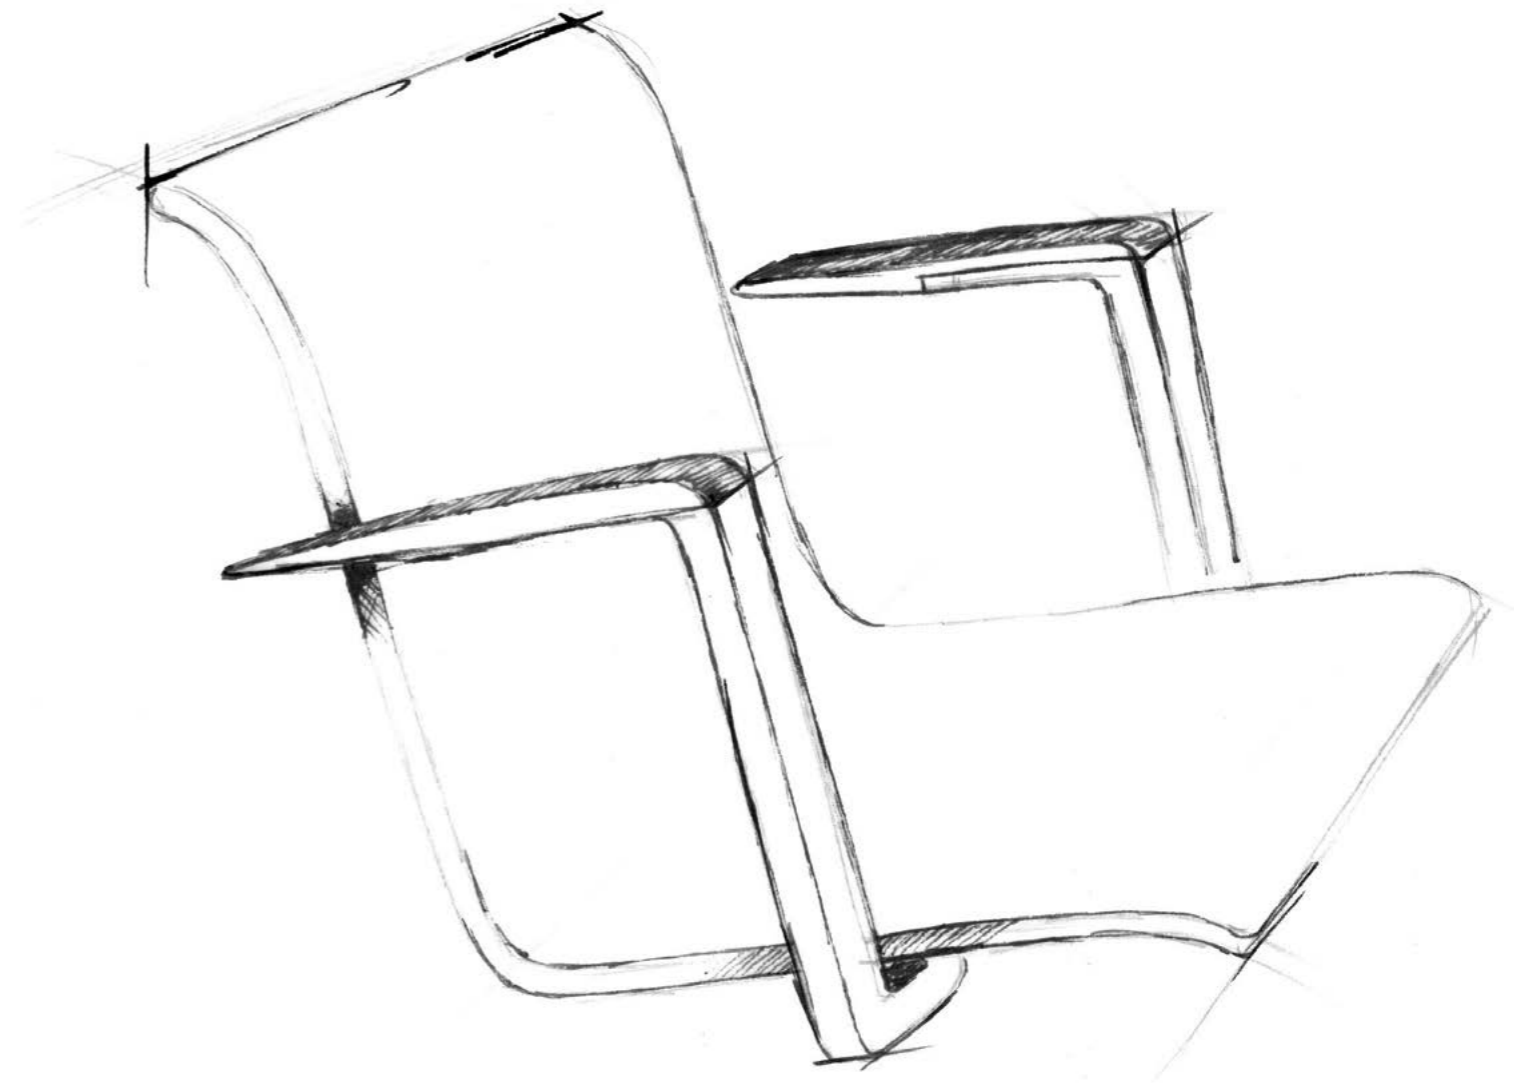

**In good
company –
from conference
to lounge.**

PUBLICA

Straightforward. Suitable for everyday use. But not run of the mill. Not only is PUBLICA suitable for any environment with its clear-cut styling, it's also suitable for any occasion: It comes as a multi-purpose and conference chair, a lounge chair, a bench and even as a bar stool.

The idea: to create a chair range for all communication zones that's aesthetically and functionally convincing. For a variety of uses from the canteen to the working lounge. Distinctively designed without being brash. The reality: five styles for the key applications. It has very clear design lines and the seat shell has an elegantly slim profile, making the overall impression one of lightness.

5-year guarantee

In seminar and training rooms, in the canteen or in the office for visitors: the PUBLICA contract chair is discreet yet striking – on its own or linked in rows. Numerous upholstery and shell alternatives are available, as well as accessories such as armrests, row/seat numbers or writing tablets, making it ideal for a variety of requirements. It always cuts a fine figure wherever it is used.

Practical and simple, at home in any environment.

5 | Practical: Fold-out tablet on left or right, ideal for training and similar applications – it's also retrofittable.

6 | Inviting: Seat shell available in various types of wood, as well as in white or black plastic.