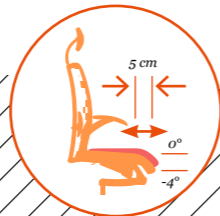

USPs FOR THE ULTIMATE IN SITTING COMFORT

UNIQUE OPENING ANGLE

The maximum opening angle of 47° is unique, making it possible to work when almost fully reclined.

OPTIMUM SYNCHRONISED SEQUENCE

SKYE does not have a “shirt-pulling effect” because the movement of the seat and backrest is designed around the natural pivot points of the sitter.

ACTIVELY SHIFTING THE CENTRE OF GRAVITY

Dynamically shifting the centre of gravity forwards when you lean back not only guarantees that you feel safe – it also ensures absolute stability.

SEAT LOWERING FUNCTION

The seat is lowered as the user reclines to allow the feet to rest flat on the floor. This allows the blood to circulate freely in the legs.

4-STEP QUICK-SET ADJUSTMENT

The 4-step weight setting feature ensures that the seating mechanism provides the correct counter-pressure for each person. Choose from two different weight bands depending on how much you weigh.

ADJUSTABLE SEAT TILT AND DEPTH ADJUSTMENT

The seat tilts forward by 4° to prevent pressure points on the thighs, and the seat depth can be increased by 5 cm (freely variable).

THE HIGHLIGHTS – AN OVERVIEW

PROACTIVE HEADREST

Height and tilt can be adjusted in a single step. Leaning back relieves the strain on the neck and shoulder muscles.

COMFORTABLE ARMRESTS

Armrests are adjustable in height and width as well as swivelling, to take the strain off the shoulders and neck.

INDIVIDUAL SETTINGS

Weight setting within 4 ranges and backrest locking in any position. Seat depth and tilt can be customised to the preferred position for relaxed working.

ADJUSTABLE LUMBAR SUPPORT

The lumbar support is adjustable in height and depth for optimum support in the lumbar region.

UNIQUE GLOBAL POSITIONING MECHANISM (GPM)