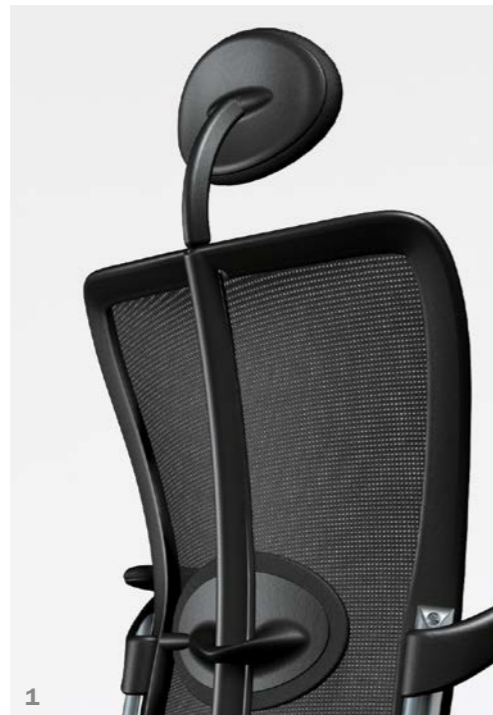

Premium sitting culture