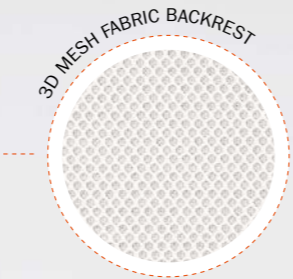

AS UNIQUE AS YOU ARE: THE NEW MODELS

RICH IN CONTRAST FOR TRENDSETTERS

Opposites attract: The combination of black and white results in a powerful double-act that won't go out of fashion. Seams in a contrasting colour finish off the luxury leather upholstery. Create an elegant monochrome look for a striking appearance. The starbase and seat support can be supplied with a textured lacquer finish in white or black.