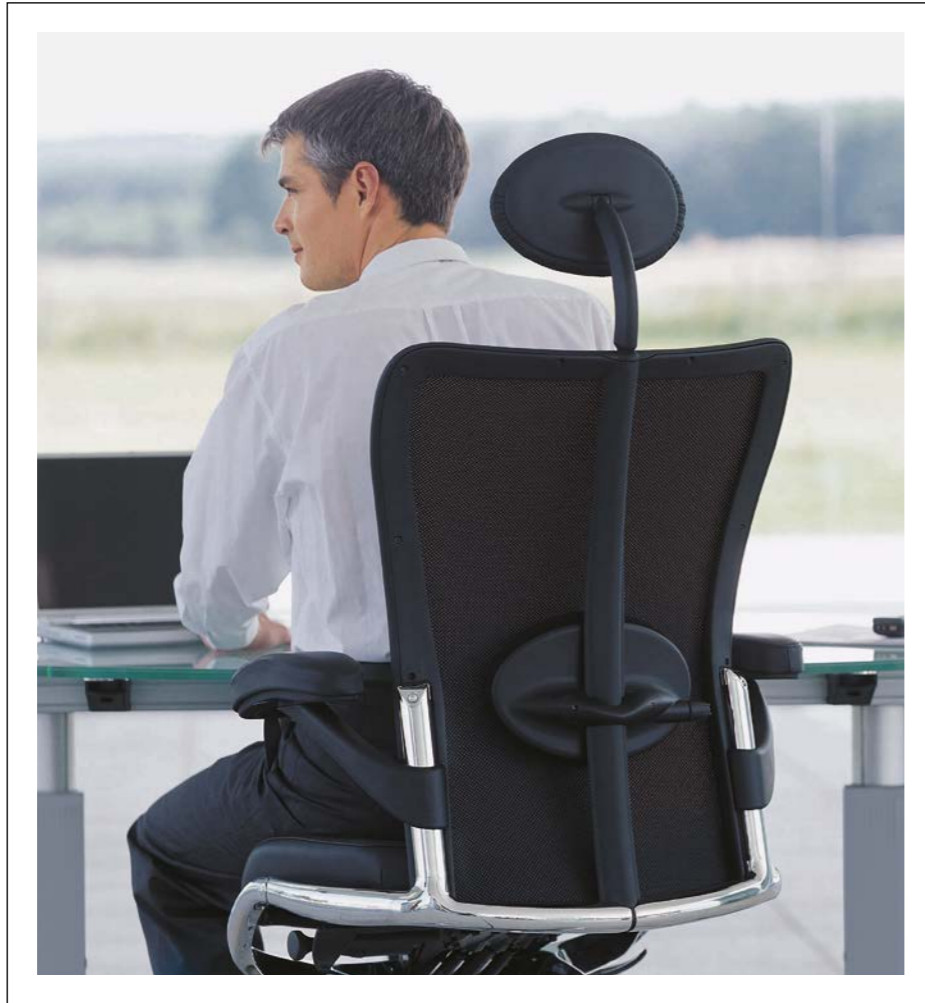


SKYE

DESIGNED FOR
INDIVIDUALISTS

For a first-class sitting and working experience

The classic SKYE task chair by König + Neurath meets and exceeds all requirements in terms of contemporary design, aesthetics and chair ergonomics. The patented GPM mechanism with its unique 47° opening angle means you can both work and relax in almost any sitting position imaginable – you can even set it so that you are almost horizontal. The base and seat flow into each other creating a homogeneous unit. The striking backrest support follows the natural curvature of the spine, and is topped by a proactive adjustable headrest to take the strain the shoulder and neck muscles. The adjustable lumbar support echoes the shape of the headrest. Enjoy a unique sitting experience with the award-winning SKYE chair.

SKYE: FOR *SPECIAL REQUIREMENTS*

*High-quality materials
underpin the striking
design lines
of this classic product.*

NEW STRATEGIES AND IDEAS NEED SPACE TO DEVELOP. DECISIONS NEED TO COME TO FRUITION. THE SKYE MANAGEMENT CHAIR GIVES YOU THE SCOPE TO LIE BACK AND RELAX, STOP FOR A FEW MOMENTS AND LET YOUR THOUGHTS ROAM – SO THAT YOU CAN SEE THE BIG PICTURE AND MAKE THE RIGHT DECISIONS AS A RESULT. TREAT YOURSELF TO THIS EXCLUSIVE SITTING COMFORT TO TAKE YOU RIGHT THROUGH A LONG DAY. WITH SKYE YOU CAN DEMONSTRATE YOUR PRESENCE, SENSE OF AESTHETICS AND INTRINSIC VALUE – PERFECT FOR THE CLEAR STYLE OF LEADERSHIP ASSOCIATED WITH A SUCCESSFUL MANAGER.

A STUNNING PERFORMANCE

SKYE stands out thanks to its stunning starbase and seat support in contemporary black. The textured fabric backrest offers comfort and sporty style.

SPORTY ELEGANCE

The matt black textured paintwork on the starbase and seat support accentuates the design quality of the SKYE chair. The breathable mesh backrest gives an impression of lightness.