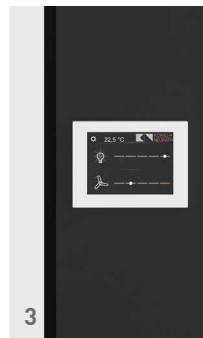

INTERNAL VARIANT 2
Mini-office for focused working

INTERNAL VARIANT 3
QUICK.MEET and side table

QUIET.BOX Duo Organic
version with rounded corners

Size	2200 x 1200 x 2226 mm
Required room height	2400 mm
Ceiling	Acoustic ceiling in fabric
Wall configuration	2 variants
Absorption (echo)	Yes
Sound insulation	Yes, 37-43 dB
Door	Hinged door
Ventilation	Controllable, active ventilation
Climate control	On request
Lighting	Ceiling mounted light
Glazing	Large areas
Installation time (excl. transport)	6 hours
Reconfiguration on the same floor	approx. 1/2 day
Construction	Low-noise
Flexibility	Reposition as required
Fastened to the floor of the building	No
Wire management	Wired post, centred in the rear wall
Sound insulation	Solid walls up to 43 dB, glazed sections 38 dB

1 | FABRIC CEILING
Acoustic properties.

2 | CEILING TRIM PROFILE
Neat covering for ceiling structure and concealed technology.

3 | OPERATING CONSOLE
Light and ventilation switches standard version or available with touch function.

4 | DOOR HINGES
3-D adjustable in silver, optional in white or black.

5 | FLOOR CONNECTION
Flush level entry.