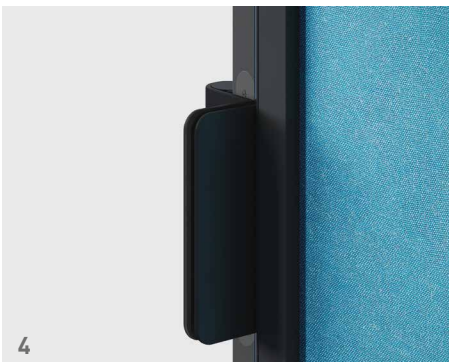

2 | CEILING TRIM PROFILE
Neat covering for ceiling structure and concealed technology.

3 | OPERATING CONSOLE
Light and ventilation switches standard version or available with touch function.

4 | DOOR HINGES
3-D adjustable in silver, optional in white or black.

5 | FLOOR CONNECTION
Flush level entry.