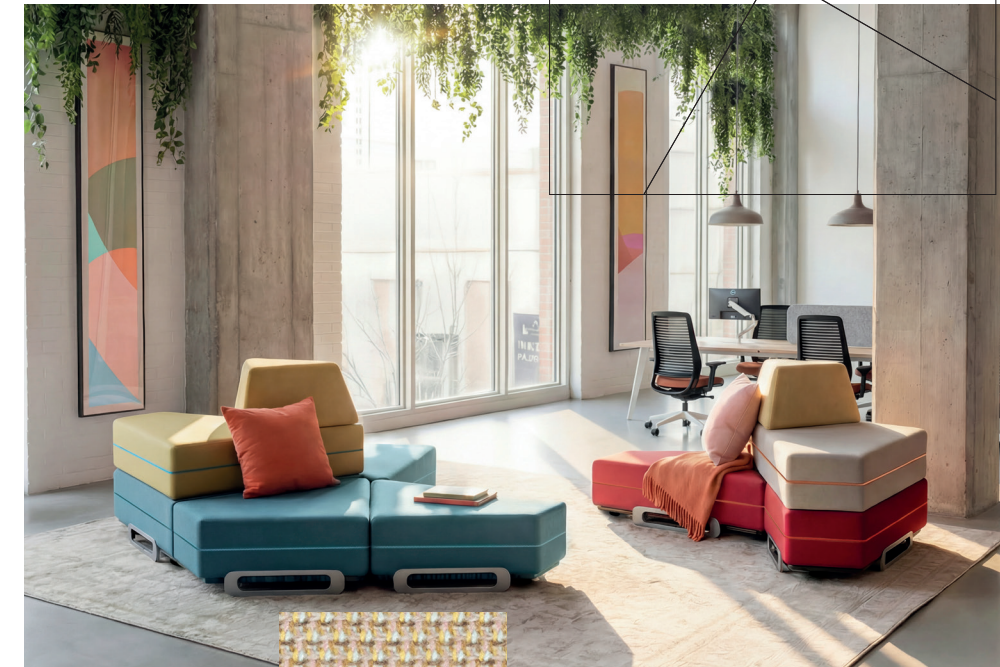

Configuration cannot be chained

CREATE YOUR
LIVING & OFFICE SPACE

Mehr Wohlfühlmosphäre durch wohnlichere und haptischere Stoffe.
Discover how we combine a wide range of colours with sustainability. Our high-quality fabric collection offers you a wealth of design options for adding splashes of colour to your office environment. The strong self-adhesive properties of each fabric ensure a secure hold and effectively prevent slipping.
We welcome fabric combinations!

reddot winner 2026

Discover EAZE.TALK

All images have been modified using AI