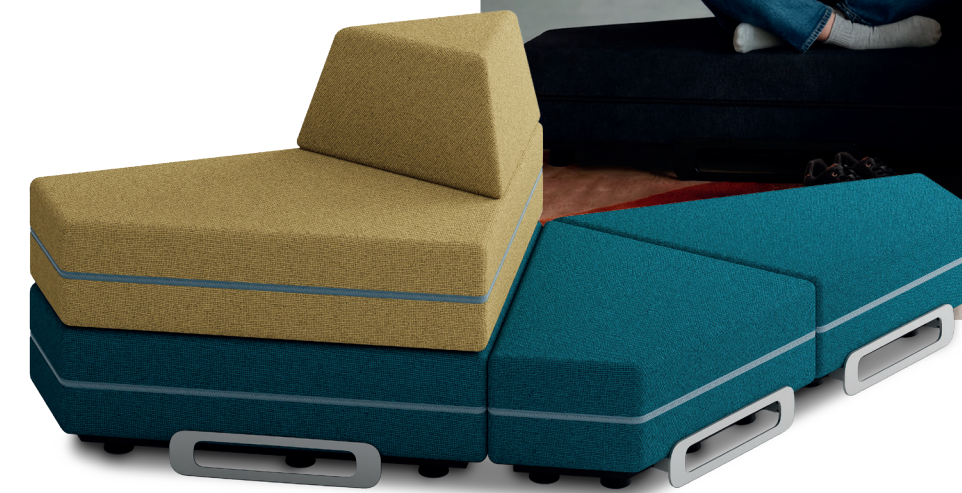

CREATE YOUR
LIVING & OFFICE SPACE

Mehr Wohlfühlmosphäre durch wohnlichere und haptischere Stoffe.
Discover how we combine a wide range of colours with sustainability. Our high-quality fabric collection offers you a wealth of design options for adding splashes of colour to your office environment. The strong self-adhesive properties of each fabric ensure a secure hold and effectively prevent slipping.
We welcome fabric combinations!

reddot winner 2026

Discover EAZE.TALK

All images have been modified using AI