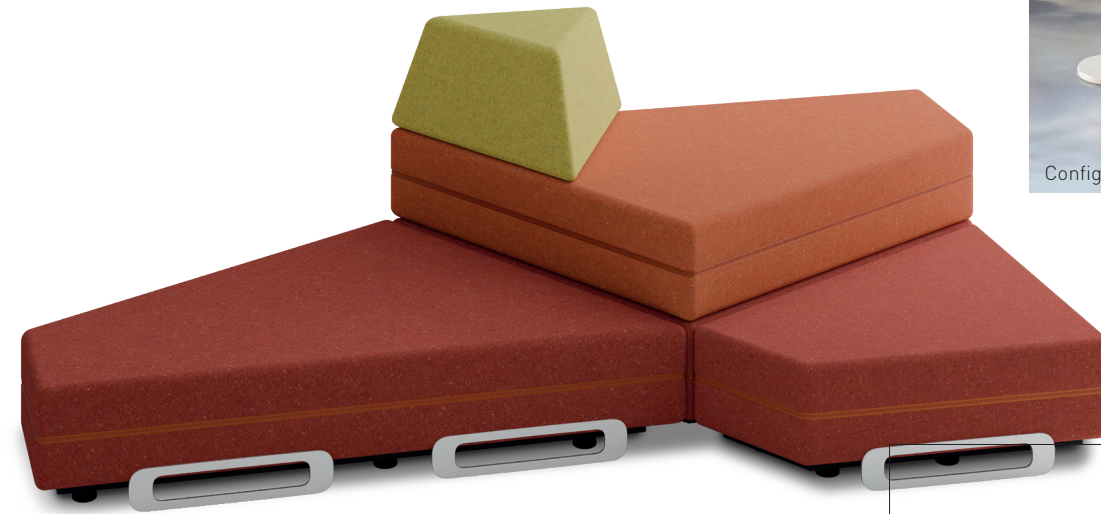

CREATE YOUR
LIVING & OFFICE SPACE

Mehr Wohlfühlmosphäre durch wohnlichere und haptischere Stoffe.
Discover how we combine a wide range of colours with sustainability. Our high-quality fabric collection offers you a wealth of design options for adding splashes of colour to your office environment. The strong self-adhesive properties of each fabric ensure a secure hold and effectively prevent slipping.
We welcome fabric combinations!

reddot winner 2026

Discover EAZE.TALK

All images have been modified using AI