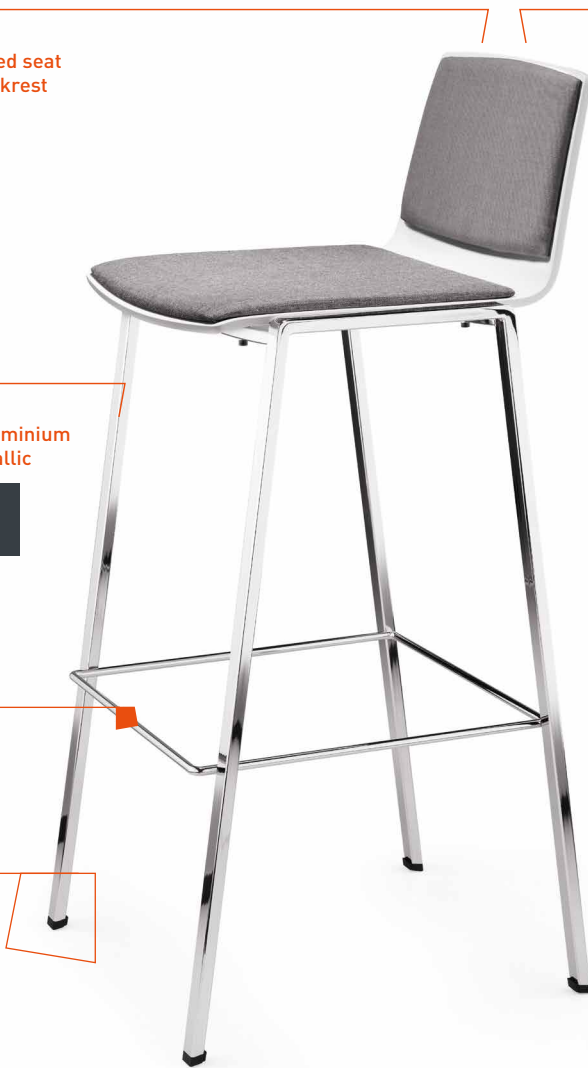

MOVE.MIX BAR STOOL

IDEAL IN ANY ENVIRONMENT

OPTIONAL: PLASTIC SHELL WITH OR WITHOUT UPHOLSTERED CUSHION

Choice of different colours

BEVELLED EDGE

LOW SHELL, WHITE

No upholstery/Upholstered seat

TWO TYPES OF FRAME WOOD AND WIRE

GLIDES
For carpets and hard floors

Frame	- Four-legged wooden frame (solid oak) - Wire frame on sled-base (chrome or in textured black matt)
Low shell	- Wood decor upholstered, Seat upholstered - Plastic not upholstered, optionally upholstered
High shell	- Wood decor upholstered, seat upholstered, seat and back upholstered
Seat height	- No upholstery (780 mm) - Upholstered (790 mm)
Seat width	380 mm
Seat depth	430 mm
Back width	365 mm
Glides	For carpets and hard floors

PUBLICA BAR STOOL FOR INFORMAL AREAS

HIGH SHELL

No upholstery/Upholstered seat
Upholstered seat and backrest

HIGH SHELL
White and black

COLOUR OF FRAME

Chrome, white, black, aluminium
coloured, anthracite metallic

FOR A FIRM STAND

Ring footrest

GLIDES

For carpets
and hard floors

PERFECT IN
COMBINATION WITH
NET.WORK.PLACE

Frame	Square-section steel Four-legged frame
High shell	- No upholstery - Upholstered seat - Upholstered seat and backrest
Seat height	790 mm
Seat width	385 mm
Seat depth	430 mm
Back width	370 mm
Glides	For carpets and hard floors