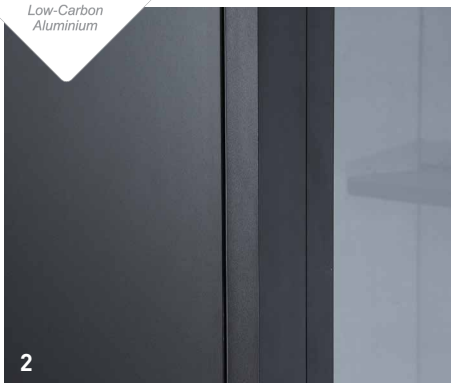

TALK.BOX INFOCARD

TALK.BOX design variant with rounded corners.

Size (HxWxD)	2226 x 1106 x 1106 mm
Required room height	2300 mm
Ceiling	Fabric-covered
Wall configuration	3 sides closed or glass back panel
Absorption (echo)	Yes
Sound insulation	Yes, 38 dB
Ventilation	Active ventilation (ventilator)
Lighting	Yes, integral ceiling light
Glass modules	Enclosed
Installation time (excl. transport)	Fast and easy assembly
Reconfiguration on the same footprint	1 - 2 hours
Construction	Low-noise
Flexibility	All components can be reused
Electrics	Integrated into side panel
Sound insulation	Solid walls up to 42 dB Glazing up to 38 dB
Power consumption when in use	22 W
Weight	310 kg

1 | FABRIC-COVERED CEILING
with LED lighting for uniform illumination and presence detector.

2 | ALUMINIUM PROFILES
square or round corners, only in powder-coated black fine structure. **Our extruded aluminium profiles are made from around 25% secondary material and are produced with reduced CO2 emission.**

3 | DOOR HINGES
3D-adjustable

4 | SHELF
with USB charger and socket.
700 x 330 mm (WxD)

5 | POWER CONNECTION POINT
on side external wall with power sockets inside.