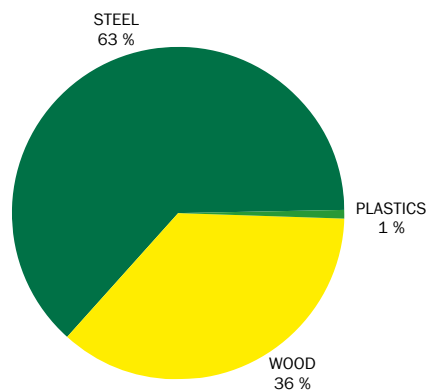

## MANUAL HEIGHT ADJUSTMENT

ENVIRONMENTAL DATA

K+N07/18

Our certified, integrated office furnishing solutions provide a substantial boost to companies' sustainability profiles.

METRA contains 15 % recycled materials and is 100 % recyclable.

### Material fraction

Total weight: 55.1 kg

Metal	kg	%
Steel	34.4	63.0

Plastics	kg	%
PA6, ABS, POM, PP	0.7	1.0

Wood	kg	%
	20.0	36.0