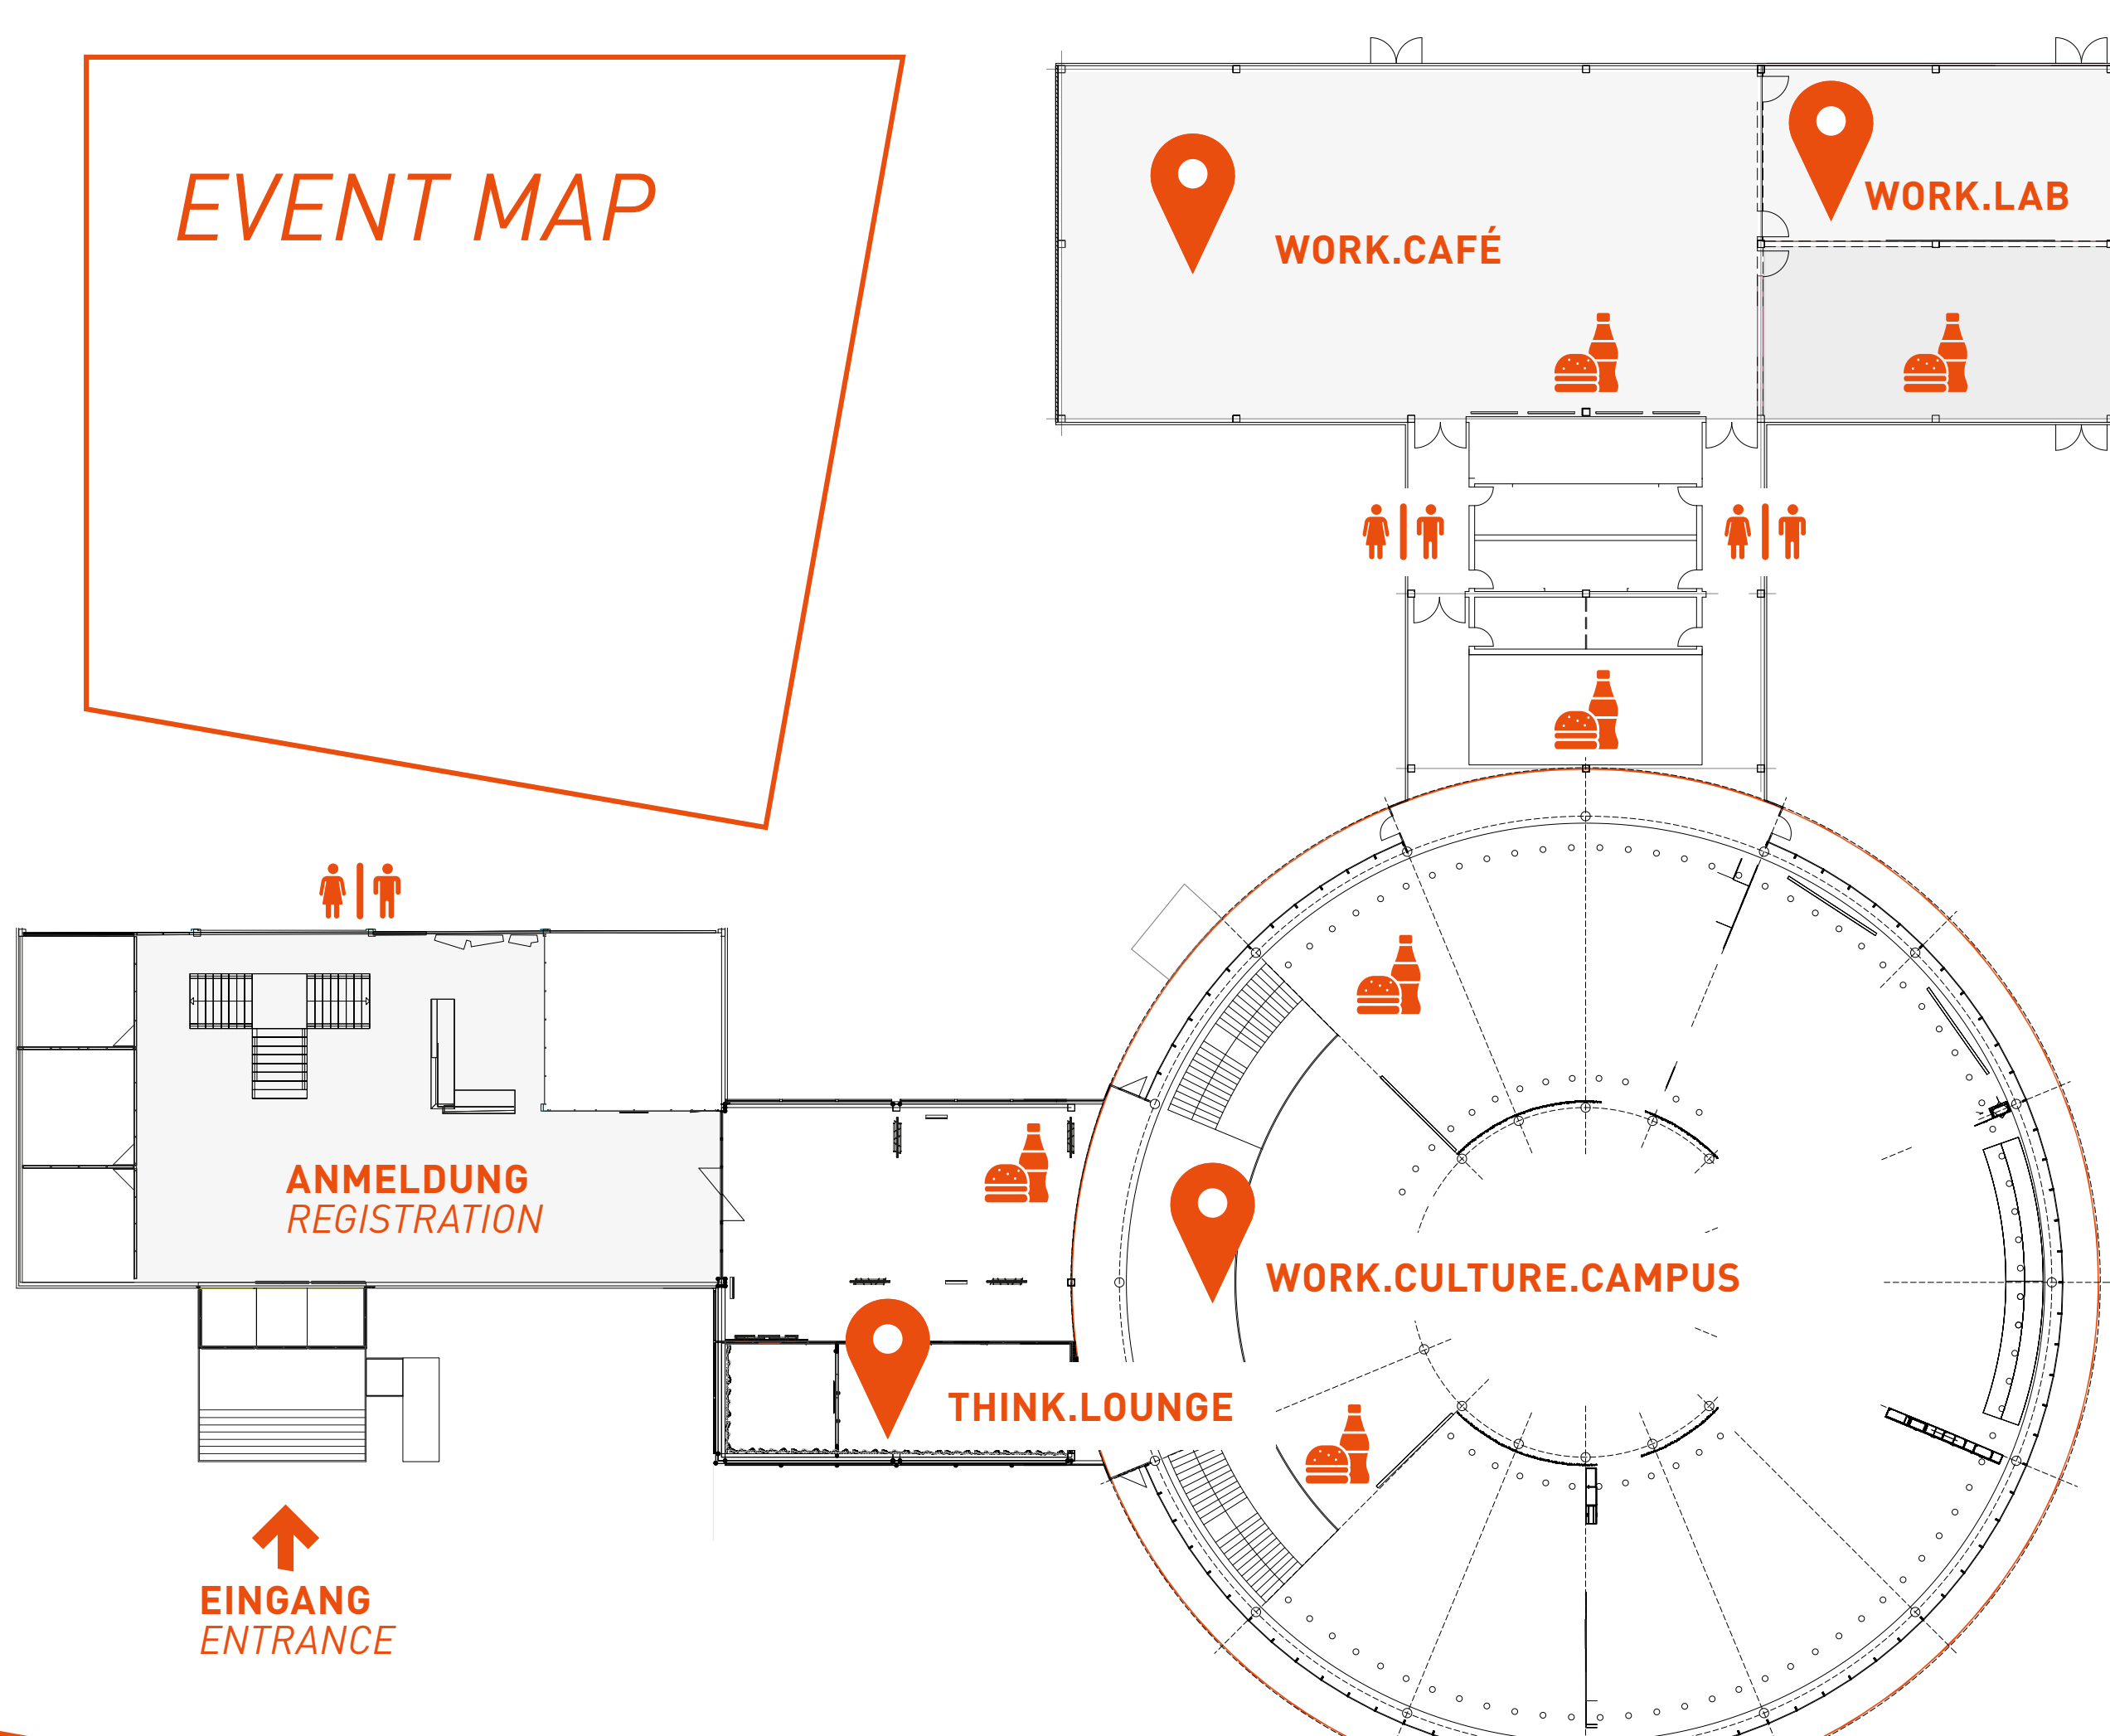

EVENT MAP

FOOD & DRINKS

WC