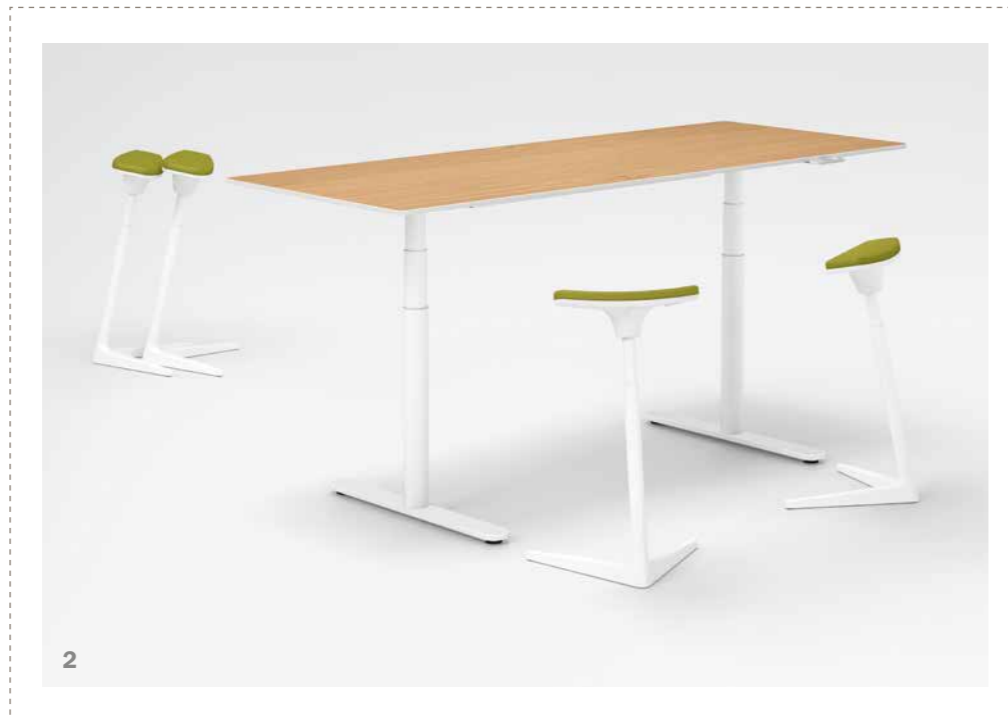

THE LOOK
to match any decor

THE IDEAL COMPLEMENT

SIT-STAND DESKS ENCOURAGE SWITCHING BETWEEN SITTING AND STANDING WORK, WHICH HELPS RELAX THE MUSCLES IN THE BACK. QUICK.II ENHANCES THIS HEALTH-PROMOTING BENEFIT BY TAKING SOME OF THE WEIGHT IN A STANDING POSITION, WHICH ALSO RELIEVES STRAIN ON THE SPINE. THIS IS A GOOD REASON TO KEEP A QUICK.II TO HAND TO COMPLEMENT YOUR TASK CHAIR WHENEVER YOU NEED IT.

PRODUCTS:
QUICK.II, LIFE.S workstation system, OKAY.II task chair

A HEALTHIER OFFICE ENVIRONMENT

ALWAYS ON THE MOVE
The seat is mounted flexibly for a dynamic posture.

THE HEIGHT OF STYLE
The gas spring can be set to the perfect height with one easy hand movement.

QUICK.II ALWAYS SUPPORTS YOU WHEN YOU DON'T WANT TO SIT DOWN BUT NEED A LITTLE HELP STANDING FOR LONG PERIODS. THERE IS INFINITELY VARIABLE HEIGHT ADJUSTMENT FROM 65 TO 85 CM – THE RIGHT SIZE WHATEVER YOUR HEIGHT.

A sophisticated concept

1

2

1 | OF THE HIGHEST QUALITY

The stylish model with an elegant chrome frame cuts a fine figure in any setting.

2 | VERSATILE

Just take it with you: the QUICK.II is ideal for stand-up meetings too.