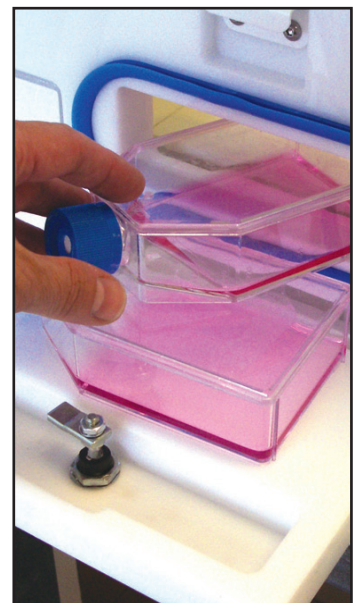

don whitley
scientific
excellence in microbiology

Whitley Workstation Single Plate Entry Systems

**Introduce individual samples
without compromising internal
atmospheric conditions**

**Versions for the majority of our
workstations can be retro fitted**

The Whitley Workstation range includes a variety of options and accessories enabling you to tailor a system to your needs and your laboratory working practices.

A very useful option is a single plate entry system, which allows individual Petri dishes to be introduced into the chamber without compromising internal atmospheric conditions. Multiwell plates, cell culture flasks and similar sized objects can be introduced using the same system.

The single plate entry system can be extremely handy for on-call and emergency use where individual samples can be introduced quickly without the need to use the airlock or ports.

More convenient working methods and lower gas usage, what more could you want?

9cm - accommodates 90mm Petri dishes and items of a similar size						15cm	
	A02711	A03125	A03225	A03325	A07208	A06103	
DG250	-	●	●	●	-	-	DG250
A35	-	-	-	-	●	●	A35
A45	-	-	-	-	●	●	A45
A55	-	-	-	-	●	-	A55
A85	-	●	●	●	-	-	A85
A95	-	●	●	●	-	-	A95
VA500	●	-	-	-	-	-	VA500
VA1000	●	-	-	-	-	-	VA1000
H35	-	-	-	-	●	●	H35
H45	-	-	-	-	●	●	H45
H85	-	●	●	●	-	-	H85
	w: 98mm h: 20mm Front loading Factory fitted option	w: 107mm h: 26mm Front loading Can be retro fitted	w: 107mm h: 26mm Front loading With longer tray for larger items Can be retro fitted	w: 98mm h: 20mm Front loading With folding tray for an unobstructed work area Can be retro fitted	w: 107mm h: 26mm Front loading Can be retro fitted on units with a removable front	w: 152mm h: 52mm Located on the left hand panel of the unit Can be retro fitted	
Key:	- Not available			● Option available			