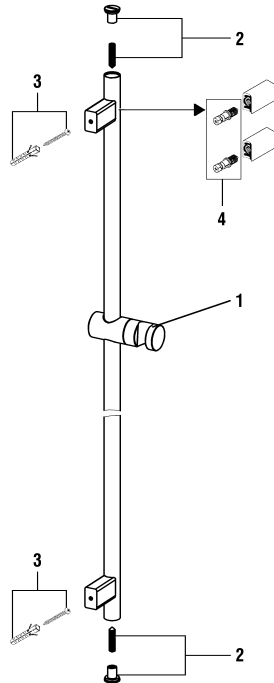

3.6498.0.004.310.1 Chrom (= >2015)

9.04791.100.000 Chrom (2016 =>)

3.6498.0.090.310.1 PVD Inox

3.6498.0.004.410.1 Chrom (= >2015)

9.04794.100.000 Chrom (2016 =>)

3.6498.0.081.410.1 PVD Titanswarz matt

Duschgleitstangen/Glissières