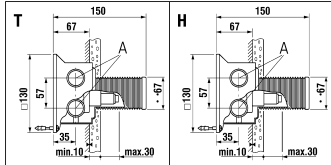

9.20752

9.20753