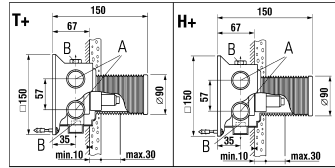

9.20750

9.20751