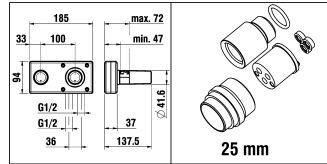

5.74049.000.000
03.2016 =>

5.30023.000.000