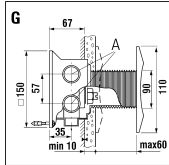

9.20785

Rohbauphase/Phase de montage brut

arwa

Gruppenabsperung G

Organe d'arrêt de groupe G

	N°	Ersatzteile	Pièces détachées	Dimension
1	WI9157059000002	Boden zu Rohbauset H+ / T+ / G	Base pour H+/T+/G	
2	WI961395000002	Oberteil	Chapeau	G3/4
3	WI961390000003	Ventilsitz	Siège	G1/2
5	WI9157088000001	Zubehör Gehäuse G	Accessoire boîtier G	
6	WI9157065000002	Deckel zu Rohbauset H+ / T+ / G	Couvercle pour H+ / T+ / G	
7	WI9157087100004	Rosette	Rosace