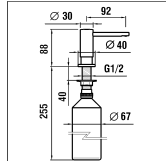

5.04700.100.000
5.04700.100.060
Chrom / chrome
2012 => 2017

5.04700.441.000
5.04700.441.060
Edelstahl / Inox