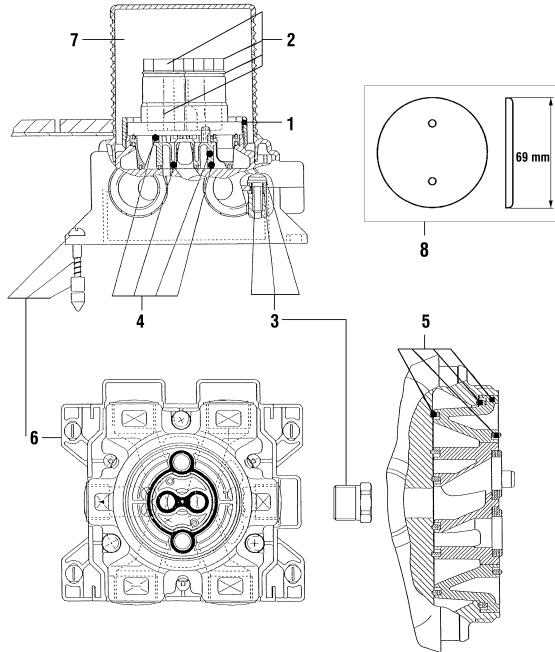

Rohbauset T+ / H+

arwa

Rohbauset T+ / H+

Set de montage brut T+ / H+

	N°	Ersatzteile	Pièces détachées	Dimension
1	WI9157009000005	Spannmutter L=18	Ecrou de fixation L=18	M7x1.5
2	WI9157011000002	Abpressvorrichtung komplett	Dispositif d'essayage	
3	WI9157017000001	Zubehör Gehäuse T+/H+	Accessoire boîtier T+/H+	
4	WI9157080000002	Drehteil innen komplett	Partie inversion centrale	
5	WI9157085000002	Drehteil aussen komplett	Partie inversion extérieur	
6	WI9157059000002	Boden zu Rohbauset H+ / T+ / G	Base pour H+/T+/G	
7	WI9157065000002	Deckel zu Rohbauset H+ / T+ / G	Couvercle pour H+ / T+ / G	
8	WI9157016000001	Abpressflansch zu Rohbauset H+ / T+	Bride aveugle pour H+ / T+