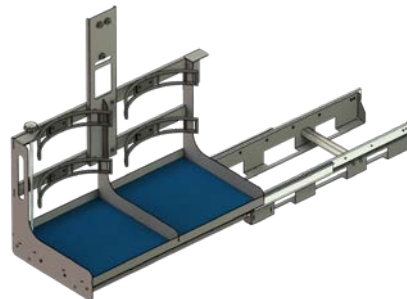

Accessories

Lippert offers a number of specialty accessories to maximize functionality on any caravan or campervan and truly turn it into a customized living space. Check out our propane and gas tank holders, furniture fittings and more.