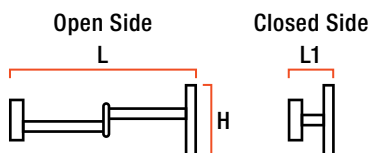

### Lotus 1

- Three self-braking joints with 15° tilt for easy viewing and adjustment
- Ability to close in either direction to better adapt to RV layout
- Support arm can be locked in place while vehicle is in motion

### Lotus 3

- Three-joint swivel arm with +5° / -12° tilt and locking knob for easy viewing
- Fully locks in closed position for safe travel

Lotus 3

### Lotus 4

- Three-joint swivel arm with +5° / -12° tilt and locking knob for easy viewing
- 90° rotation for vertical TV storage
- Fully locks in closed position for safe travel

Lotus 4

### Lotus 5

- Four-joint swivel arm for maximum adjustability and easy viewing
- Fully locks in closed position for safe travel

Lotus 5

Lotus	L	L1	H	Weight	Capacity	Mounting	Tilt	Rotation
1	529 mm	63 mm	120 mm	1,2 kg	8 kg	75 x 75 mm / 100 x 100 mm	15°	--
2	424 mm	82 mm	120 mm	1,3 kg	10 kg	75 x 75 mm / 100 x 100 mm	15°	--
2	570 mm	82 mm	120 mm	1,5 kg	10 kg	75 x 75 mm / 100 x 100 mm	15°	--
3	563 mm	68 mm	120 mm	1,1 kg	8 kg	75 x 75 mm / 100 x 100 mm	+5° to -12°	--
3	563 mm	68 mm	120 mm	1,1 kg	8 kg	75 x 75 mm / 100 x 100 mm	+5° to -12°	--
4	528 mm	77 mm	142 mm	1,6 kg	8 kg	75 x 75 mm / 100 x 100 mm	+5° to -12°	90°
5	563 mm	93 mm	120 mm	1,3 kg	8 kg	75 x 75 mm / 100 x 100 mm	15°	--