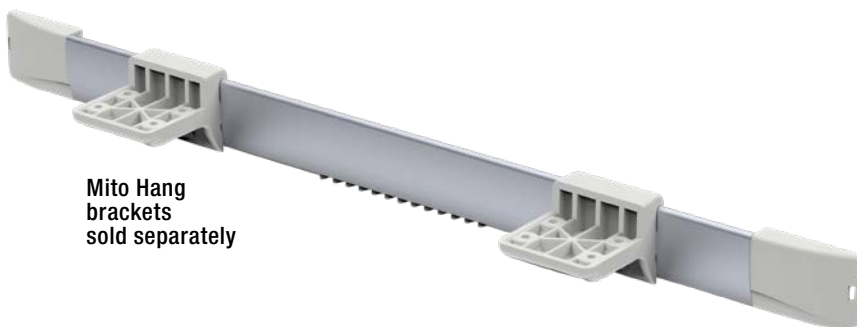

MITO SLIDING CONNECTION KIT

Quickly and easily mount the table in your caravan with the Mito sliding connection kit. Simply slide your table into place for a convenient flat surface solution.

Brackets sold separately

EASILY MOUNT YOUR TABLE IN A SNAP!

Easy mounting

Provides an adjustable bracket system to mount the table

Smooth operation

Plastic and anodized aluminum construction for smooth operation

Quickly adjusts

Sliding brackets easily adjust to any table width up to 950 mm

Additional Features

- Provides an adjustable bracket system to mount the table
- Sliding brackets easily adjust to any table width up to 950 mm
- Plastic and anodized aluminum construction for smooth operation
- Kit includes wall attachment bracket cover, plastic rack, aluminum support bar and wall attachment bracket
- Hang is not included in the kit (sold separately)
- Table top not included