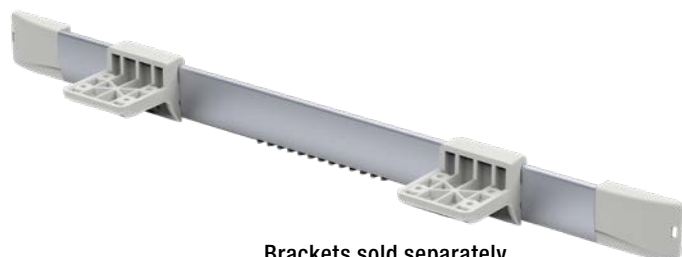

MITO SLIDING CONNECTION KIT

Quickly and easily mount the table in your caravan with the Mito sliding connection kit. Simply slide your table into place for a convenient flat surface solution.

Brackets sold separately

EASILY MOUNT YOUR TABLE IN A SNAP!

Easy mounting

Provides an adjustable bracket system to mount the table

Smooth operation

Plastic and anodized aluminum construction for smooth operation

Quickly adjusts

Sliding brackets easily adjust to any table width up to 950 mm

Additional Features

- Provides an adjustable bracket system to mount the table
- Sliding brackets easily adjust to any table width up to 950 mm
- Plastic and anodized aluminum construction for smooth operation
- Kit includes wall attachment bracket cover, plastic rack, aluminum support bar and wall attachment bracket
- Hang is not included in the kit (sold separately)
- Table top not included