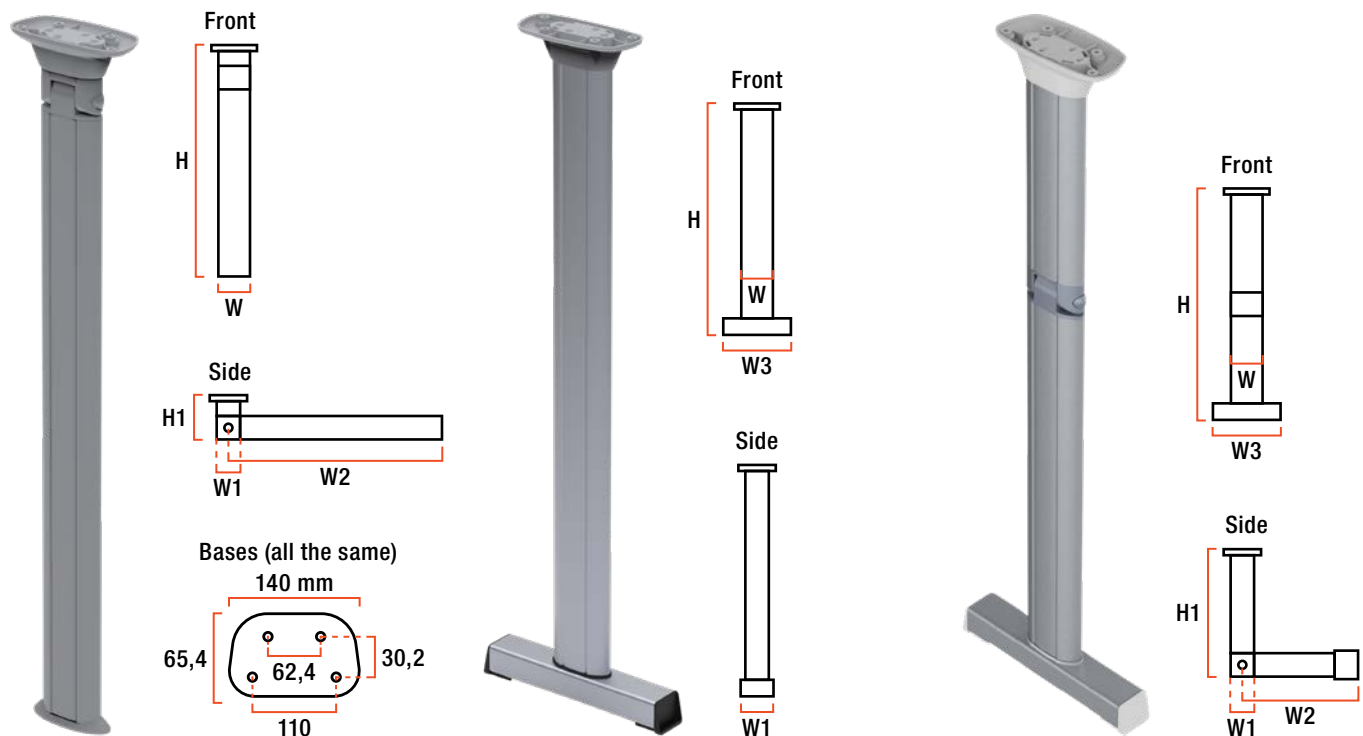

### Compact option

Center-fold design for compact table as-needed storage

### Moon 1

- Top-fold design for compact table as-needed storage
- Extruded, anodized aluminum to be strong and lightweight
- Oval tube profile with plastic insert for a stylish accent
- Tough aluminum hinge and top plate will never rust

### Moon 2

- Non-folding design with bottom foot for increased stability
- Extruded, anodized aluminum to be strong and lightweight
- Oval tube profile with plastic insert for a stylish accent

### Moon 3

- Extruded, anodized aluminum to be strong and lightweight
- Oval tube profile with plastic insert for a stylish accent
- Tough aluminum hinge and top plate will never rust
- Bottom foot for increased stability