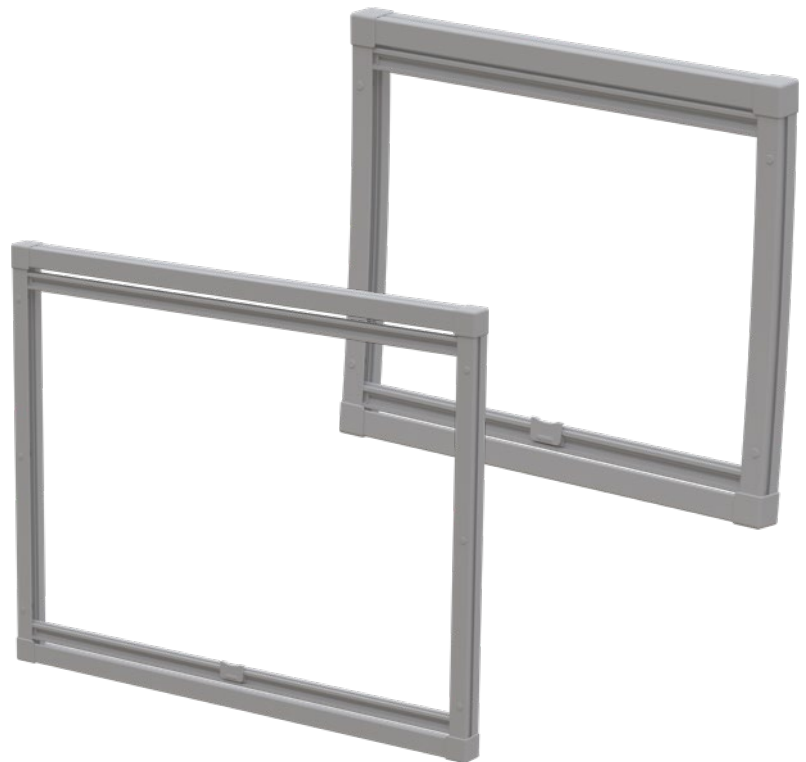

PLUTO BLIND & FLYSCREEN

Shut out the harsh sunlight and get a bug-free, peaceful ambiance inside your caravan or campervan with Lippert window blinds. With PLUTO we offer you a lightweight, manual blind system with spring-assist for easy operation.

GET A BUG-FREE, PEACEFUL AMBIANCE INSIDE.

Retractable

Retractable blind to help regulate light filtration and protect privacy

Promotes airflow

Mesh screen keeps out insects and debris while allowing fresh airflow

Durable construction

Constructed with durable PVC frame and polyester fabric blinds

Additional Features

- Resistant but light aluminum frame with pleated polyester fabric blinds
- Retractable blind to help regulate light filtration and protect privacy
- Manual sliding system with spring-assist for easier operation
- Mesh screen keeps out insects and debris while allowing fresh airflow
- Clutched sliding mechanism allows opening to any position
- Integrated aluminum handle for easy operation
- Tough ABS locking clip for improved security
- Curved version is compatible with curved-wall vans in 5000 radius
- Minimum bending radius 1700 mm
- Compatible with Polyplastic windows, flat and curved
- Fire-proof fabric options are available upon request

Blind Dimensions		Cutout Dimensions		Material	Fabric
↕ Height	↔ Width	↕ Height	↔ Width		
Flat					
485 mm	1.190 mm	350 mm	1.100 mm	Aluminum	Polyester
835 mm	1.290 mm	700 mm	1.200 mm	Aluminum	Polyester
Curved					
635 mm	580 mm	500 mm	490 mm	Aluminum	Polyester
535 mm	890 mm	400 mm	800 mm	Aluminum	Polyester