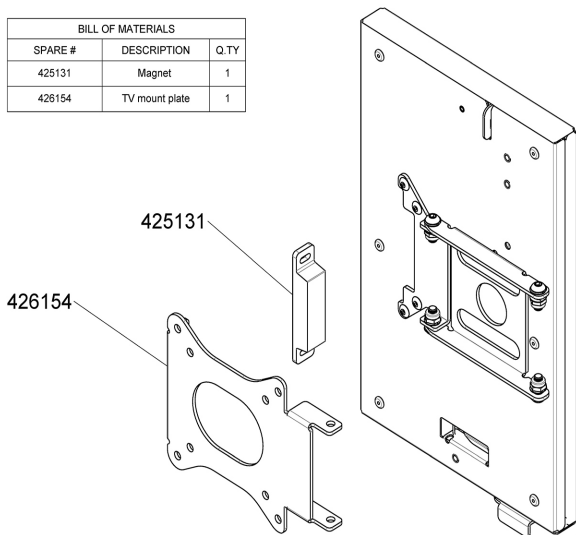

BILL OF MATERIALS		
SPARE #	DESCRIPTION	Q.TY
425131	Magnet	1
426154	TV mount plate	1

**LIPPERT**  
COMPONENTS®