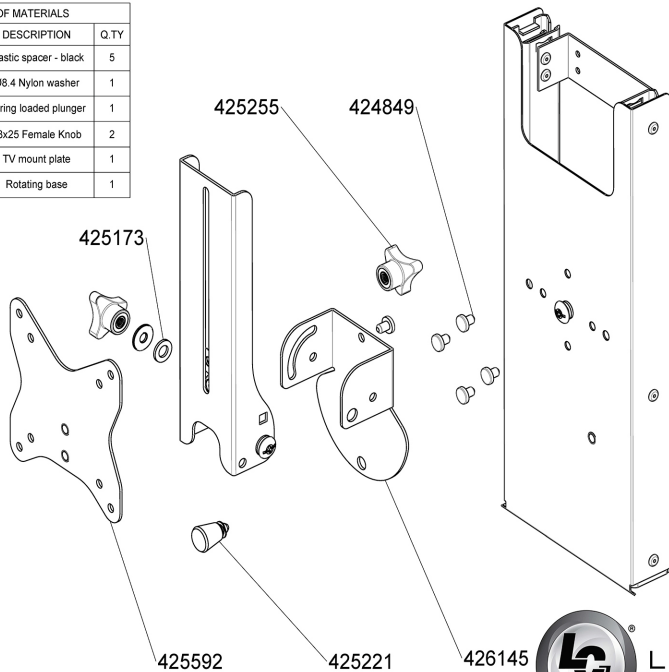

BILL OF MATERIALS		
SPARE #	DESCRIPTION	Q.TY
424849	Plastic spacer - black	5
425173	Ø8.4 Nylon washer	1
425221	Spring loaded plunger	1
425255	M8x25 Female Knob	2
425592	TV mount plate	1
426145	Rotating base	1