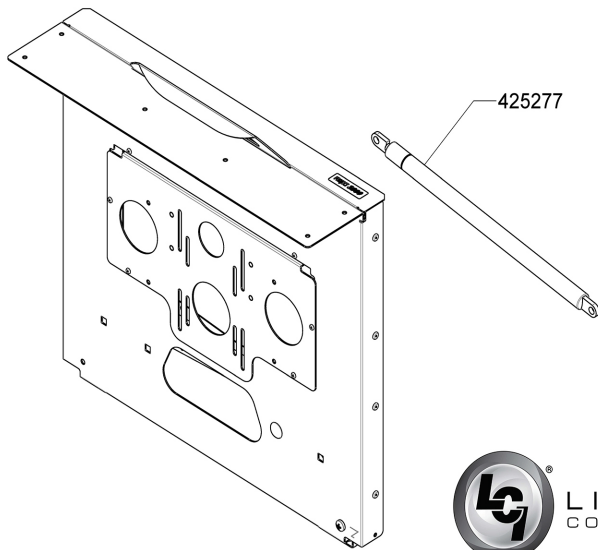

BILL OF MATERIALS		
SPARE #	DESCRIPTION	Q.TY
425277	Gas strut - 15Kg	1

LIPPERT
COMPONENTS®