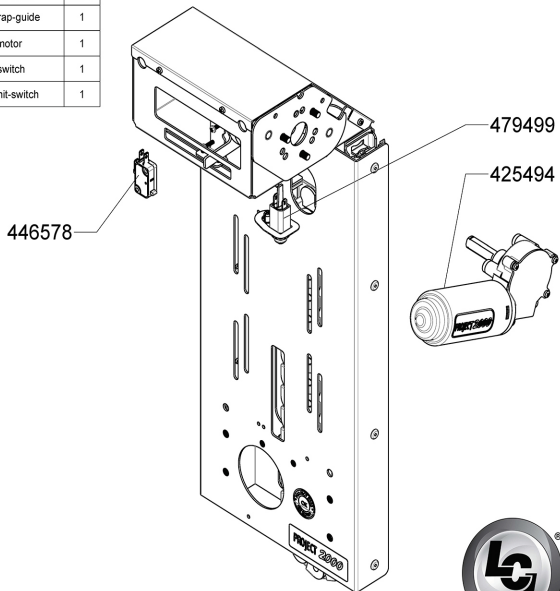

BILL OF MATERIALS		
SPARE #	DESCRIPTION	Q.TY
425175	Plastic strap-guide	1
425494	12V motor	1
446578	Limit-switch	1
479499	Sealed limit-switch	1

LIPPERT
COMPONENTS®