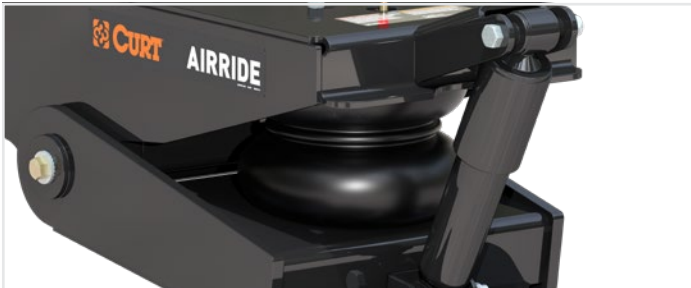

AIR RIDE™

PIN BOX

A NEW LEVEL OF COMFORT

Nobody likes a bumpy, rocky ride. The CURT® Air Ride™ pin box allows you to tow and ride comfortably with its shock absorption technology that keeps you calm, collected and cushioned.

Trust the towing experts.

INNOVATIVE TECHNOLOGY

Improves ride

With an internal air bag and built-in strut that absorbs road shock and vibration, the Air Ride reduces chucking, jarring, and bouncing, providing a smooth ride that improves handling and limits strain on both the truck and the trailer

Built to last

Constructed with steel and a black powder coat finish that protects against rust, the Air Ride is extremely durable to ensure peaceful towing day after day

Cutting-edge system

This pin box is uniquely constructed with a built-in shock that protects the air bag from destruction by recoiling the pin box, along with a scissor-like motion that allows it to compress, offsetting bounce and providing cushion

Additional Features

- Reduces chucking, bouncing and jarring with an internal air bag and built-in strut that absorbs road shock and vibration
- Bolt-on installation with no assembly required
- Steel construction and black powder coat finish that protect against rust
- Made in the USA