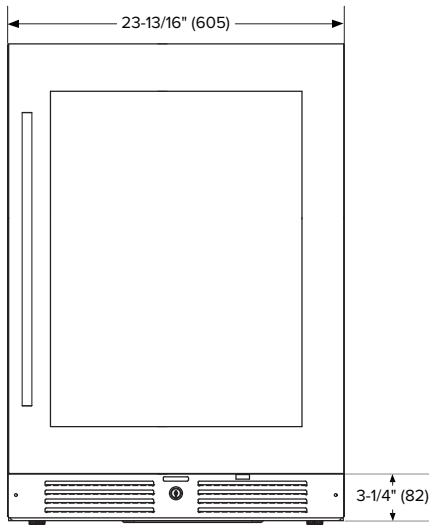

MODEL DETAILS:

Model	Voltage	Door Swing	Finish
L3024UI1WPR-LH	115V	Left Hinge	Panel Ready
L3024UI1WPR-RH	115V	Right Hinge	Panel Ready

ACCESSORIES:

Model	Description	Finish
HDLPRO	PRO Style Handle for Undercounter Models	Stainless Steel
PL3024UI2WSG28	Replacement Carbon Filter	Gray
PL3024UI2WSG41	Additional Main Wine Shelf with Trim and Sliding Rack	Black

DIMENSIONS:

FRONT

SIDE

Please note: the 23-1/4" depth does not include the depth of the custom panel door

TOP

SPECIFICATIONS:

Model#	L3024UI1WPR
Capacity (750 mL Wine Bottles)	44
Capacity (Volume)	5.21 cu ft
Product Depth	23-1/4"
Product Height (Min)	34"
Product Width	23-13/16"
Product Weight	172 lbs
Refrigerant Type	R600a
Temperature Range	39°F–65°F
Power Cord Length	6.5'
Amps	1.5
Electric Supply	115 VAC, 60 Hz

CUTOUT DIMENSIONS