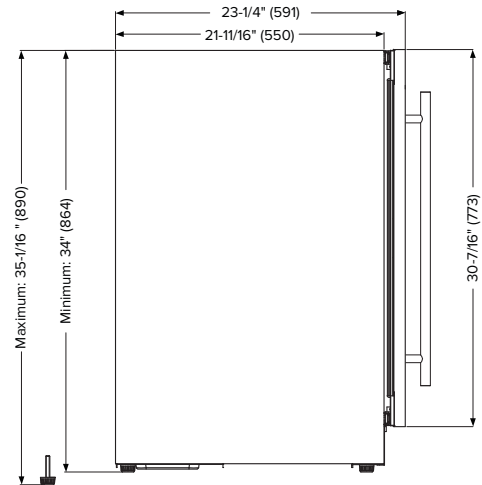

DIMENSIONS:

FRONT

SIDE

Please note: the 23-1/4" depth does not include the depth of the custom panel door

TOP

SPECIFICATIONS:

Model#	L3024UI1WPR
Capacity (750 mL Wine Bottles)	44
Capacity (Volume)	5.21 cu ft
Product Depth	23-1/4"
Product Height (Min)	34"
Product Width	23-13/16"
Product Weight	172 lbs
Refrigerant Type	R600a
Temperature Range	39°F–65°F
Power Cord Length	6.5'
Amps	1.5
Electric Supply	115 VAC, 60 Hz

NEMA 5-15P

INSTALLATION NOTES:

- The plug requires an additional 2" for clearance; a recessed receptacle may be required for fully recessed installations.
- Dimensions in parentheses are in millimeters.
- Cutout dimensions are based off a standard 3/4" panel overlay.

CUTOUT DIMENSIONS