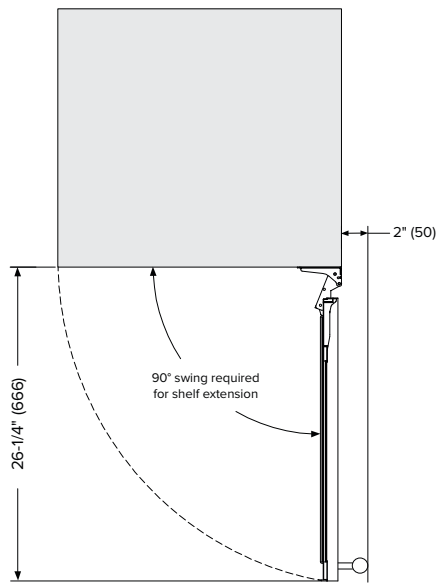

DIMENSIONS:

FRONT

SIDE

Please note: the 23-1/4" depth does not include the depth of the custom panel door

TOP

SPECIFICATIONS:

Model#	L3024UI1WPR
Capacity (750 mL Wine Bottles)	44
Capacity (Volume)	5.21 cu ft
Product Depth	23-1/4"
Product Height (Min)	34"
Product Width	23-13/16"
Product Weight	172 lbs
Refrigerant Type	R600a
Temperature Range	39°F–65°F
Power Cord Length	6.5'
Amps	1.5
Electric Supply	115 VAC, 60 Hz

NEMA 5-15P

INSTALLATION NOTES:

- The plug requires an additional 2" for clearance; a recessed receptacle may be required for fully recessed installations.
- Dimensions in parentheses are in millimeters.
- Cutout dimensions are based off a standard 3/4" panel overlay.

CUTOUT DIMENSIONS