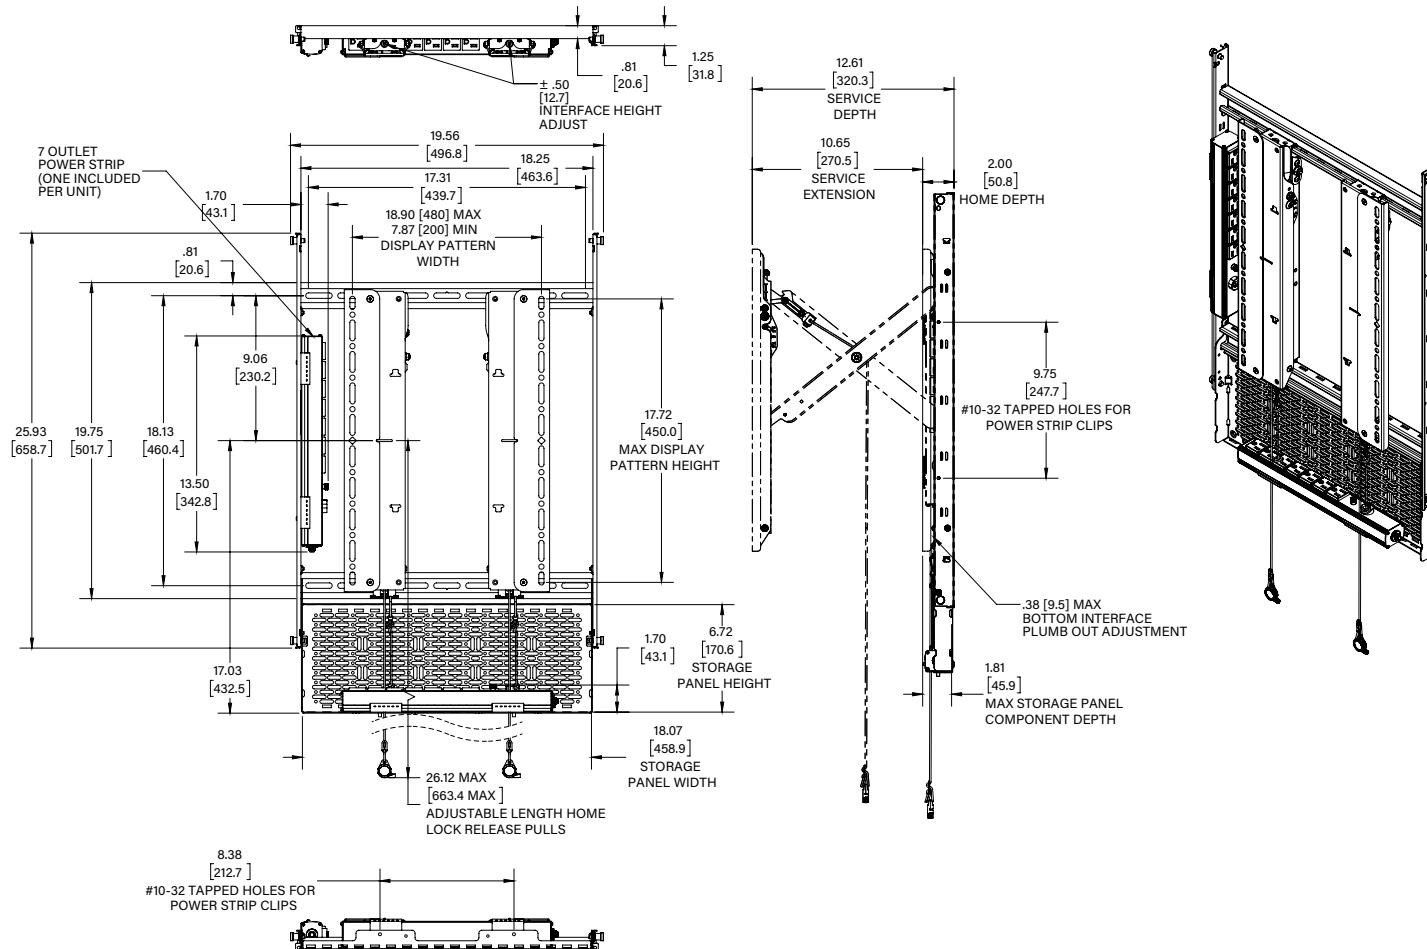

TEMPO PORTRAIT FLAT PANEL WALL MOUNT SYSTEM

SPECIFICATIONS

Product Number	AS3PM	AS3PMP7	AS3PL	AS3PLP7
Name	Tempo Portrait Medium Flat Panel Wall Mount System	Tempo Portrait Medium Flat Panel Wall Mount System with PDU	Tempo Portrait Large Flat Panel Wall Mount System	Tempo Portrait Large Flat Panel Wall Mount System with PDU
Power Distribution Unit	None	Middle Atlantic PD-715SC-NS-3	None	Middle Atlantic PD-715SC-NS-3
Typical Display Size	38"-50"		55"-100"	
Display Weight Capacity	75 lbs (34 kg)		200 lbs (90.7 kg) when installed to 20 gage structural steel studs, wood studs, concrete, or block walls 150 lbs (68 kg) when installed to 25 gage steel stud walls	
Display Mounting Pattern	200 x 200 mm to 400 x 450 mm		200 x 200 mm to 800 x 600 mm	
Dimensions (W x H x D)	19.56" x 29.99" x 1.96" (497 x 762 x 50 mm)		26.56" x 39.27" x 1.96" (675 x 997 x 50 mm)	
Wall Substrates	Steel stud, wood stud, concrete, and block walls			
Post-Install Leveling	1" (25 mm)			
Lateral Shift	Yes			
Tilt	-10°/+0°, 2.5° increments			
Plumb Adjust	0.38" (10 mm)			
Storage Dimensions (W x H)	Includes (1) 18.07" x 6.72" (459 x 171 mm) storage panel		Includes (1) 25.07" x 12.72" (637 mm x 323 mm) storage panel	
Storage Weight Capacity	20 lbs (9 kg) per storage panel			
Service Extension	10.6" (269 mm)			
Service Depth	12.6" (320 mm)			
Color	Black			
Certifications	UL 2442	AS3PM: UL 2442	UL 2442	AS3PL: UL 2442
		PD-715SC-NS-3: ETL		PD-715SC-NS-3: ETL

TEMPO PORTRAIT FLAT PANEL WALL MOUNT SYSTEM

AS3PM

TEMPO PORTRAIT FLAT PANEL WALL MOUNT SYSTEM

AS3PMP7

TEMPO PORTRAIT FLAT PANEL WALL MOUNT SYSTEM

AS3PL

TEMPO PORTRAIT FLAT PANEL WALL MOUNT SYSTEM

AS3PLP7