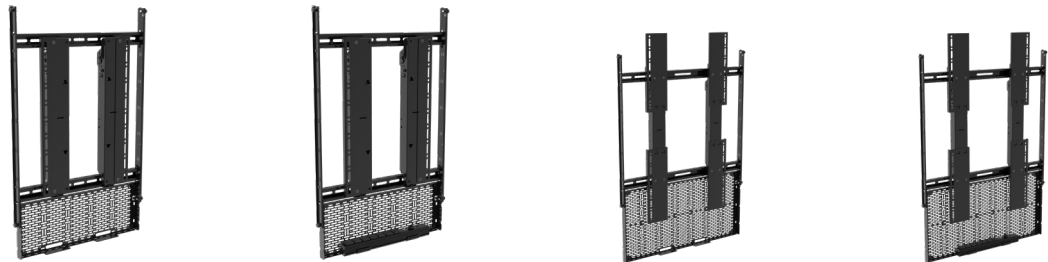

TEMPO PORTRAIT FLAT PANEL WALL MOUNT SYSTEM

SPECIFICATIONS

Product Number	AS3PM	AS3PMP7	AS3PL	AS3PLP7
Name	Tempo Portrait Medium Flat Panel Wall Mount System	Tempo Portrait Medium Flat Panel Wall Mount System with PDU	Tempo Portrait Large Flat Panel Wall Mount System	Tempo Portrait Large Flat Panel Wall Mount System with PDU
Power Distribution Unit	None	Middle Atlantic PD-715SC-NS-3	None	Middle Atlantic PD-715SC-NS-3
Typical Display Size	38"-50"		55"-100"	
Display Weight Capacity	75 lbs (34 kg)		200 lbs (90.7 kg) when installed to 20 gage structural steel studs, wood studs, concrete, or block walls 150 lbs (68 kg) when installed to 25 gage steel stud walls	
Display Mounting Pattern	200 x 200 mm to 400 x 450 mm		200 x 200 mm to 800 x 600 mm	
Dimensions (W x H x D)	19.56" x 29.99" x 1.96" (497 x 762 x 50 mm)		26.56" x 39.27" x 1.96" (675 x 997 x 50 mm)	
Wall Substrates	Steel stud, wood stud, concrete, and block walls			
Post-Install Leveling	1" (25 mm)			
Lateral Shift	Yes			
Tilt	-10°/+0°, 2.5° increments			
Plumb Adjust	0.38" (10 mm)			
Storage Dimensions (W x H)	Includes (1) 18.07" x 6.72" (459 x 171 mm) storage panel		Includes (1) 25.07" x 12.72" (637 mm x 323 mm) storage panel	
Storage Weight Capacity	20 lbs (9 kg) per storage panel			
Service Extension	10.6" (269 mm)			
Service Depth	12.6" (320 mm)			
Color	Black			
Certifications	UL 2442	AS3PM: UL 2442	UL 2442	AS3PL: UL 2442
		PD-715SC-NS-3: ETL		PD-715SC-NS-3: ETL