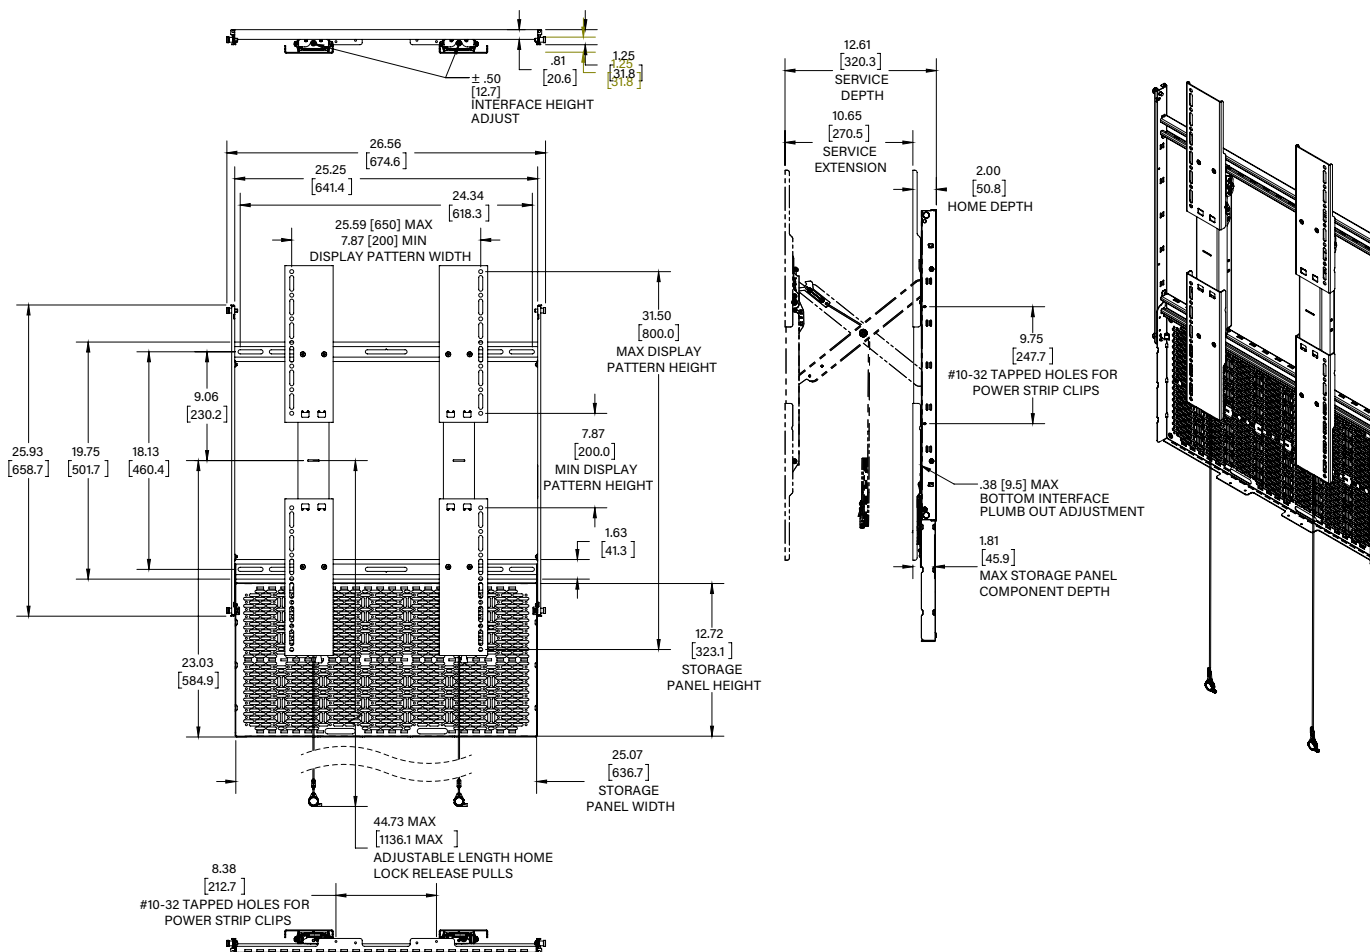

TEMPO PORTRAIT FLAT PANEL WALL MOUNT SYSTEM

SPECIFICATIONS

Product Number	AS3PM	AS3PMP7	AS3PL	AS3PLP7
Name	Tempo Portrait Medium Flat Panel Wall Mount System	Tempo Portrait Medium Flat Panel Wall Mount System with PDU	Tempo Portrait Large Flat Panel Wall Mount System	Tempo Portrait Large Flat Panel Wall Mount System with PDU
Power Distribution Unit	None	Middle Atlantic PD-715SC-NS-3	None	Middle Atlantic PD-715SC-NS-3
Typical Display Size	38"-50"		55"-100"	
Display Weight Capacity	75 lbs (34 kg)		200 lbs (90.7 kg) when installed to 20 gage structural steel studs, wood studs, concrete, or block walls 150 lbs (68 kg) when installed to 25 gage steel stud walls	
Display Mounting Pattern	200 x 200 mm to 400 x 450 mm		200 x 200 mm to 800 x 600 mm	
Dimensions (W x H x D)	19.56" x 29.99" x 1.96" (497 x 762 x 50 mm)		26.56" x 39.27" x 1.96" (675 x 997 x 50 mm)	
Wall Substrates	Steel stud, wood stud, concrete, and block walls			
Post-Install Leveling	1" (25 mm)			
Lateral Shift	Yes			
Tilt	-10°/+0°, 2.5° increments			
Plumb Adjust	0.38" (10 mm)			
Storage Dimensions (W x H)	Includes (1) 18.07" x 6.72" (459 x 171 mm) storage panel		Includes (1) 25.07" x 12.72" (637 mm x 323 mm) storage panel	
Storage Weight Capacity	20 lbs (9 kg) per storage panel			
Service Extension	10.6" (269 mm)			
Service Depth	12.6" (320 mm)			
Color	Black			
Certifications	UL 2442	AS3PM: UL 2442	UL 2442	AS3PL: UL 2442
		PD-715SC-NS-3: ETL		PD-715SC-NS-3: ETL

TEMPO PORTRAIT FLAT PANEL WALL MOUNT SYSTEM

AS3PM

TEMPO PORTRAIT FLAT PANEL WALL MOUNT SYSTEM

AS3PMP7

TEMPO PORTRAIT FLAT PANEL WALL MOUNT SYSTEM

AS3PL

TEMPO PORTRAIT FLAT PANEL WALL MOUNT SYSTEM

AS3PLP7