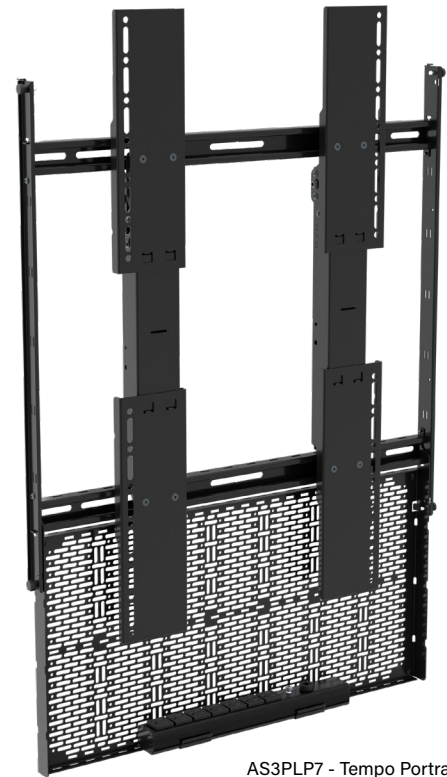

TEMPO™ PORTRAIT FLAT PANEL WALL MOUNT SYSTEM

In digital signage and Digital Out-of-Home (DOOH) advertising, every minute of downtime means lost revenue and frustrated customers – yet traditional mounts often make maintenance slow and complex.

Tempo™ Portrait is the ultimate wall-mount solution for digital signage, **purposefully designed to streamline installation, simplify service and maximize uptime.**

Built with installer feedback and engineered for simplicity, it integrates a secure display mount with built-in storage and cable management to reduce clutter and to reinforce efficient, standardized AV designs. Its innovative design features tool-less access and a 12.6" (320mm) service depth, **allowing a single technician to reach devices quickly and safely without removing the display.**

Tempo Portrait delivers repeatable, efficient installs with a design that simplifies maintenance. The result? More uptime for digital signage content and less time spent on installation and service.

AS3PLP7 - Tempo Portrait
Large Flat Panel Wall Mount
System, PDU Bundle

FEATURES

- UL-tested – wood studs, steel studs, concrete, or block walls – Tempo ensures strength and reliability in any installation
- Storage panels can be pre-loaded with AV devices offsite for a truly streamlined plug & play experience – eliminating any surprises at the jobsite and ensuring peace of mind
- The mount's pullout mechanism ensures ample access to stored devices, and consistently returns to its home position for uniform alignment across multiple displays
- Single-technician accessibility saves labor costs on maintenance calls and ensures quick service for clients, which maximizes valuable digital signage uptime
- Available in medium or large, with or without built-in PDU
- Lockout clip prevents the home latch from accidentally locking until pull cords are properly stowed
- One part number, one box, one order – minimize last-minute shipping costs of missing parts