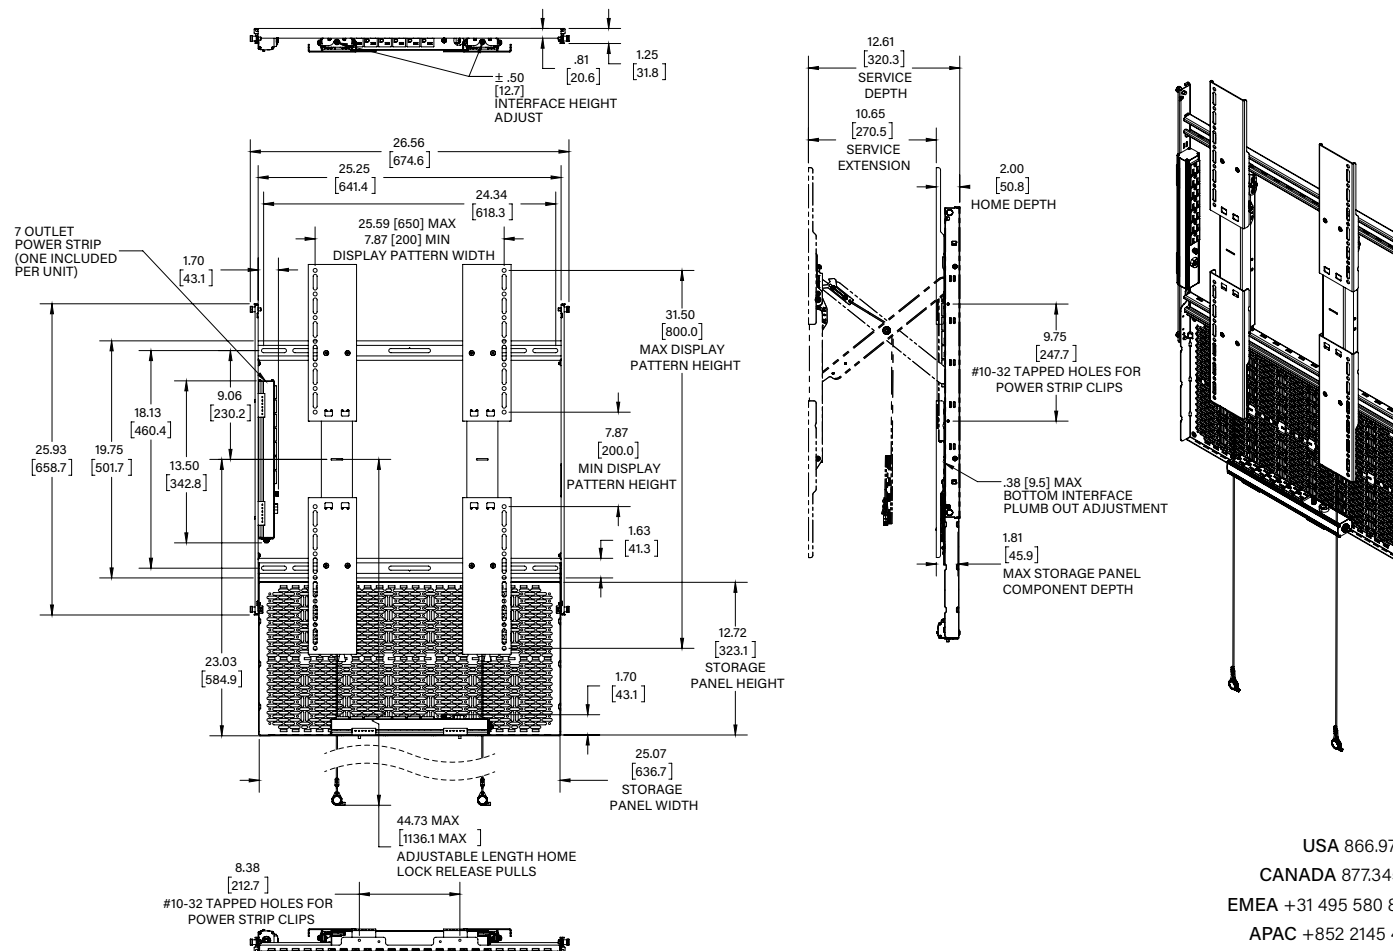

TEMPO PORTRAIT FLAT PANEL WALL MOUNT SYSTEM

SPECIFICATIONS

Product Number	AS3PM	AS3PMP7	AS3PL	AS3PLP7
Name	Tempo Portrait Medium Flat Panel Wall Mount System	Tempo Portrait Medium Flat Panel Wall Mount System with PDU	Tempo Portrait Large Flat Panel Wall Mount System	Tempo Portrait Large Flat Panel Wall Mount System with PDU
Power Distribution Unit	None	Middle Atlantic PD-715SC-NS-3	None	Middle Atlantic PD-715SC-NS-3
Typical Display Size	38"-50"		55"-100"	
Display Weight Capacity	75 lbs (34 kg)		200 lbs (90.7 kg) when installed to 20 gage structural steel studs, wood studs, concrete, or block walls 150 lbs (68 kg) when installed to 25 gage steel stud walls	
Display Mounting Pattern	200 x 200 mm to 400 x 450 mm		200 x 200 mm to 800 x 600 mm	
Dimensions (W x H x D)	19.56" x 29.99" x 1.96" (497 x 762 x 50 mm)		26.56" x 39.27" x 1.96" (675 x 997 x 50 mm)	
Wall Substrates	Steel stud, wood stud, concrete, and block walls			
Post-Install Leveling	1" (25 mm)			
Lateral Shift	Yes			
Tilt	-10°/+0°, 2.5° increments			
Plumb Adjust	0.38" (10 mm)			
Storage Dimensions (W x H)	Includes (1) 18.07" x 6.72" (459 x 171 mm) storage panel		Includes (1) 25.07" x 12.72" (637 mm x 323 mm) storage panel	
Storage Weight Capacity	20 lbs (9 kg) per storage panel			
Service Extension	10.6" (269 mm)			
Service Depth	12.6" (320 mm)			
Color	Black			
Certifications	UL 2442	AS3PM: UL 2442	UL 2442	AS3PL: UL 2442
		PD-715SC-NS-3: ETL		PD-715SC-NS-3: ETL

TEMPO PORTRAIT FLAT PANEL WALL MOUNT SYSTEM

AS3PM

TEMPO PORTRAIT FLAT PANEL WALL MOUNT SYSTEM

AS3PMP7

TEMPO PORTRAIT FLAT PANEL WALL MOUNT SYSTEM

AS3PL

TEMPO PORTRAIT FLAT PANEL WALL MOUNT SYSTEM

AS3PLP7