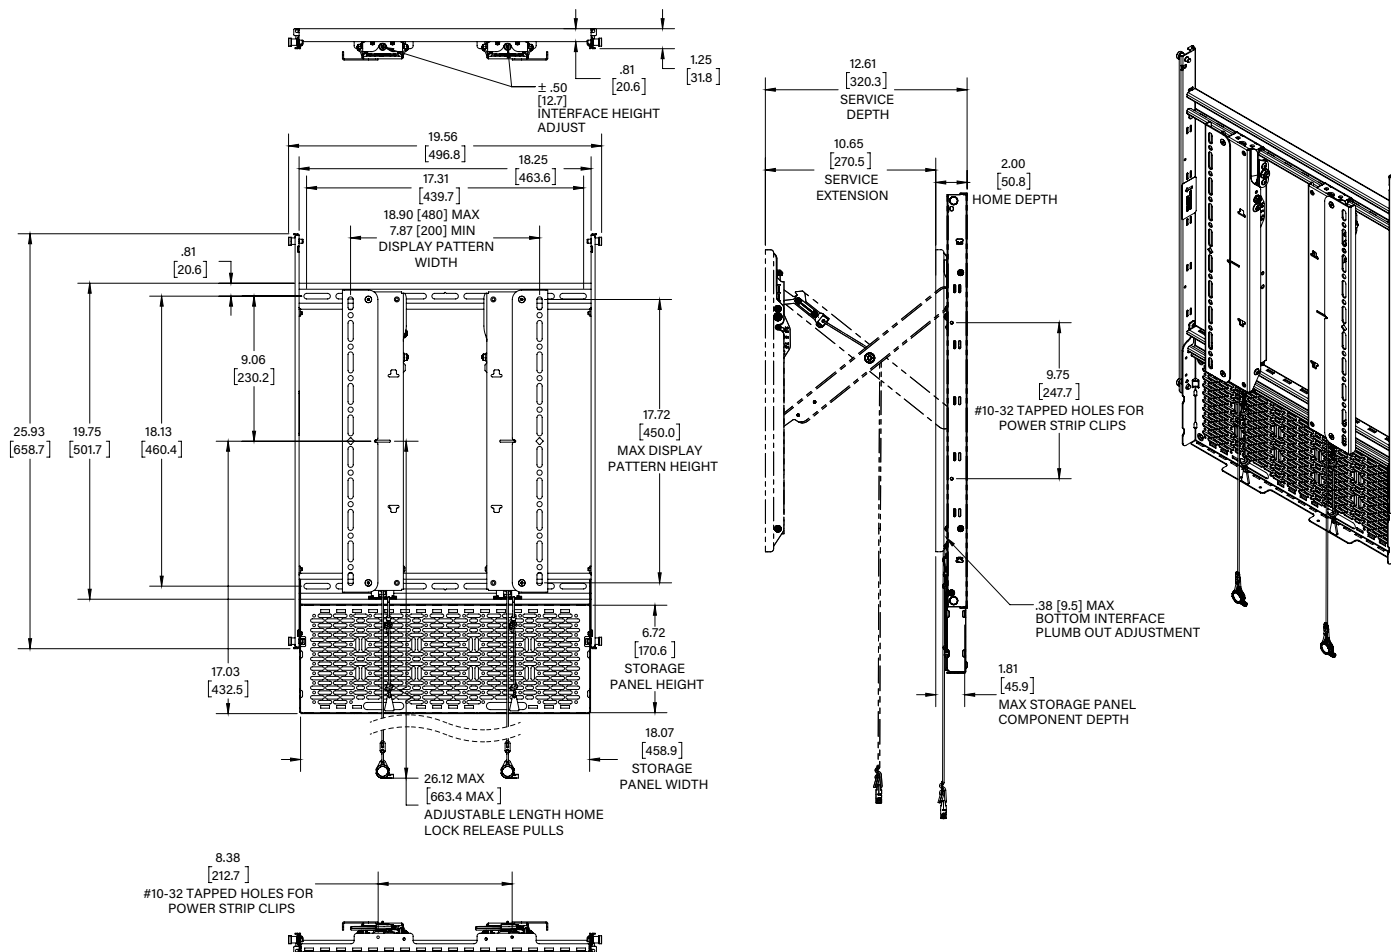

TEMPO PORTRAIT FLAT PANEL WALL MOUNT SYSTEM

AS3PM