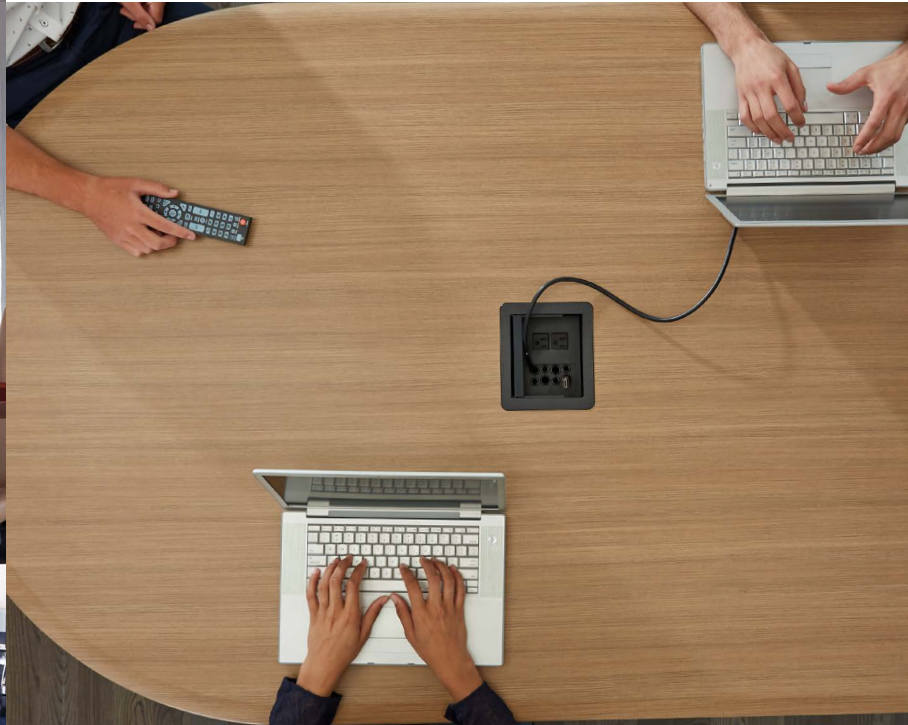

EXTEND
your reach.

INTEGRATE™ A/V TABLE BOX & RETRACTORS

Use InteGreat to elevate meeting rooms with easy-to-reach technology and bring connections right where it's needed. Add Cable Retractors that are designed to seamlessly protect and organize cords and cables.