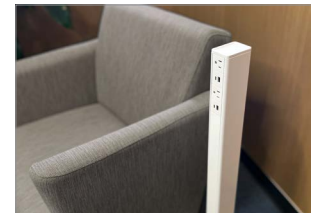

radiant Furniture Power Centers	Color	Cord Length	Part Number
2 outlet, 2 USB-A port Unit	Black	6 ft.	RDZBK
2 outlet & 2 USB-A port Unit	White	6 ft.	RDZWH
2 outlet & 2 USB-A port Unit	Nickel	6 ft.	RDZNI
2 outlet, 1 USB-A & 1 USB-C port Unit	Black	6 ft.	RDZCBK
2 outlet, 1 USB-A & 1 USB-C port Unit	White	6 ft.	RDZCWH
2 outlet, 1 USB-A & 1 USB-C port Unit	Nickel	6 ft.	RDZCNI
2 outlet & 2 USB-A port Unit	Black	10 ft.	RDZBK10
2 outlet & 2 USB-A port Unit	White	10 ft.	RDZWH10
2 outlet & 2 USB-A port Unit	Nickel	10 ft.	RDZNI10
2 outlet, 1 USB-A & 1 USB-C port Unit	Black	10 ft.	RDZCBK10
2 outlet, 1 USB-A & 1 USB-C port Unit	White	10 ft.	RDZCWH10
2 outlet, 1 USB-A & 1 USB-C port Unit	Nickel	10 ft.	RDZCNI10

Round Furniture Power Center	Color	Part Number
Receptacle, USB-A, and USB-C Unit	Black	RFPCUAUC-BK
Receptacle, USB-A, and USB-C Unit	White	RFPCUAUC-WH
Receptacle, USB-A, and USB-C Unit	Nickel	RFPCUAUC-NI
Receptacle, USB-A, and USB-C Unit	Black	RFPCUAUC-BK10
Receptacle, USB-A, and USB-C Unit	White	RFPCUAUC-WH10
Receptacle, USB-A, and USB-C Unit	Nickel	RFPCUAUC-NI10
USB-A & USB-C Unit w/6' Cord	Black	RFPCUAUC-BK
USB-A & USB-C Unit w/6' Cord	White	RFPCUAUC-WH
USB-A & USB-C Unit w/6' Cord	Nickel	RFPCUAUC-NI
USB-A & USB-C Unit w/10' Cord	Black	RFPCUAUC-BK10
USB-A & USB-C Unit w/10' Cord	White	RFPCUAUC-WH10
USB-A & USB-C Unit w/10' Cord	Nickel	RFPCUAUC-NI10

dash Power Tower