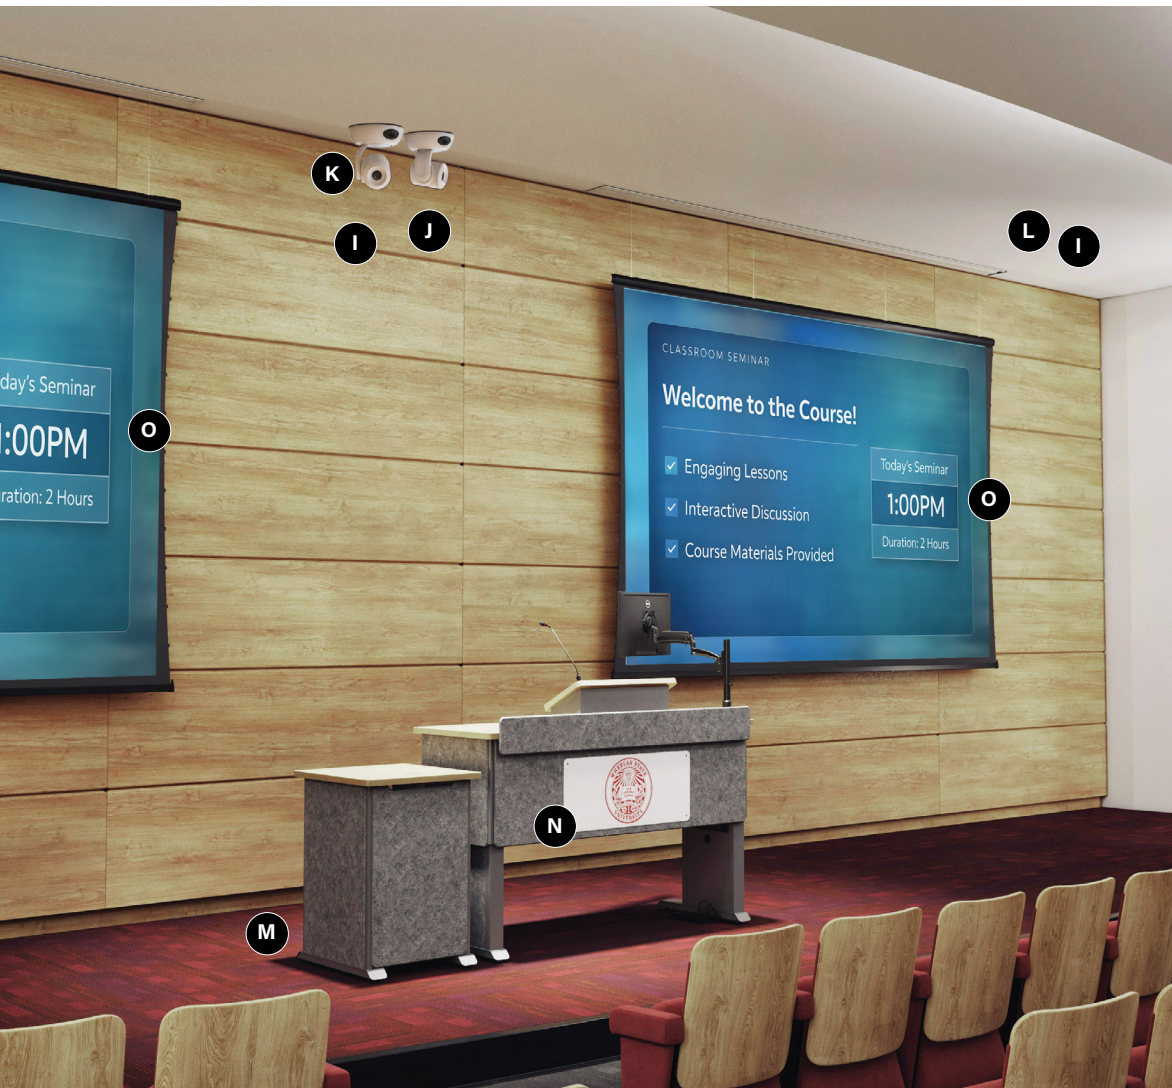

ADDITIONAL SOLUTIONS

HIGHER EDUCATION

SOLUTIONS FOR LECTURE HALLS

- **I.** C2G Cat6a Category Cables
- **J.** C2G Performance Series HDMI cables
- **K.** Vaddio RoboSHOT 4K 30E HDBT with OneLINK Bridge
- **L.** Luxul Wi-Fi 6 AX3600 4x4 Multi-Gig Access Point
- **M.** Connectrac Tamper Resistant Under Carpet Raceway Kit XPU6KTR
- **N.** Middle Atlantic Forum™ Lectern custom logo panel - 34" x 14"
- **O.** Da-Lite 182" Tensioned Advantage® with SightLine™ and HD Progressive 1.0 DL15035L

Discover Smarter
Solutions That
Elevate Your
Campus AV
Technology

USA 866.977.3901 av.support@legrand.com
CANADA 877.345.4329 av.support@legrand.com
EMEA +31 495 580 840 av.emea.sales@legrand.com
APAC +852 2145 4099 av.asia.sales@legrand.com

C2G | CHIEF | CONNECTRAC | DA-LITE | LUXUL | MIDDLE ATLANTIC | VADDIO | WIREMOLD

©2026 Legrand AV Inc. 260147 Rev A 3/26 C2G, Chief, Da-Lite, Luxul, Middle Atlantic, Vaddio and Wiremold are all registered trademarks of Legrand AV Inc. All other brand names or marks are used for identification purposes and are trademarks of their respective owners. All patents are protected under existing designations. Other patents pending.