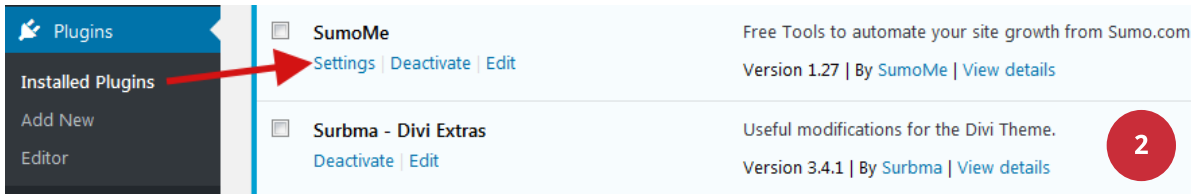

GETTING STARTED WITH SUMO

3. Select **Settings** > Installed Plugins. Click on Settings under Sumo.

4. Click on **Connect**.