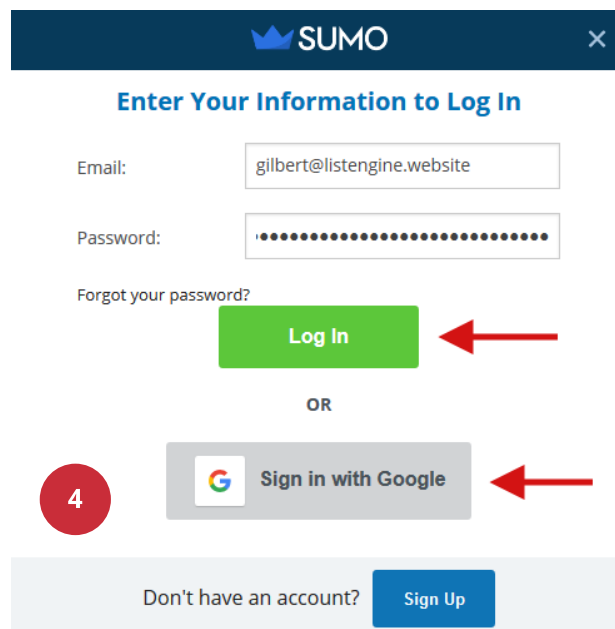

1. Login to your website's Wordpress Admin Account.
2. Select **Plugins** > **Add New**. Search Sumo and then click Install Now.

# GETTING STARTED WITH SUMO

3. Select **Settings** > Installed Plugins. Click on Settings under Sumo.

4. Click on **Connect**.

5. Enter your Sumo account credentials.