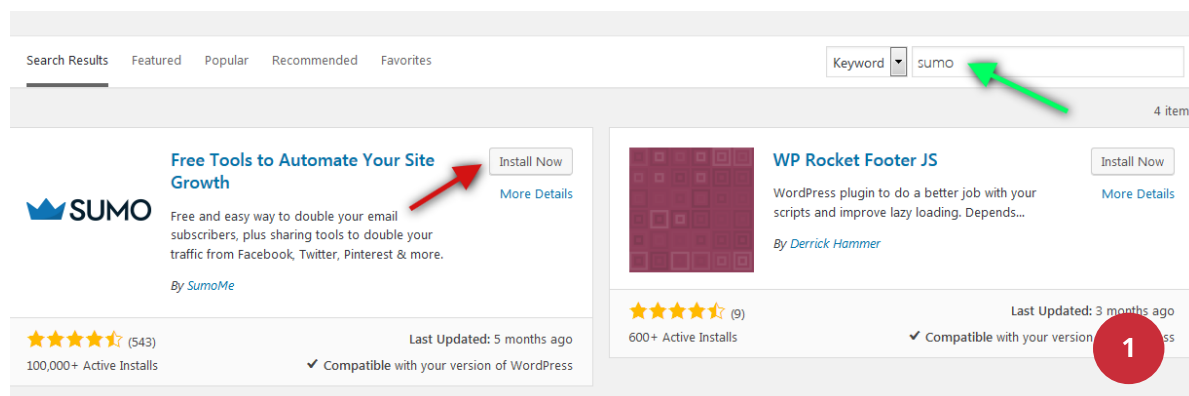

**Create Your Sumo Account**

Your Site URL:

Email Address:

New Password:

OR

2

## Step Two : Install Sumo

This guide assumes the installation is on WordPress. If you're using a different platform refer to the resource page.

**Note:** Website must be Wordpress.org and NOT Wordpress.com