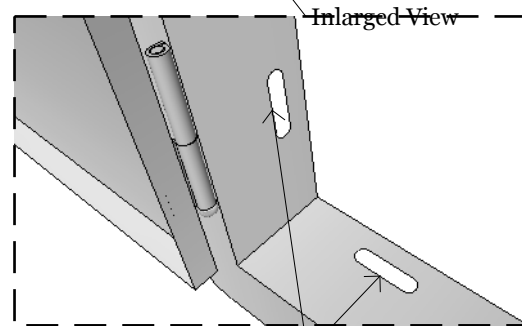

## Product Dimensions

**DESCRIPTION**  
 304 stainless construction, flush  
 mounted Polished Look.

30" Double Door Flush Mount  
 36"W x 21-1/8"H x 1-5/8"D (Product Size )  
 33-1/2"W x 18-1/4"H (Cut-out )  
 14 LBS ( Weight )

**Material Specifications:**  
 304 Stainless Steel  
 16 Gauge for Frame  
 18 Gauge for Door  
 Handles are made of zinc alloy,  
 chrome plated.

66" Open Door Width

1-5/8" Depth

Magnets are mounted to door