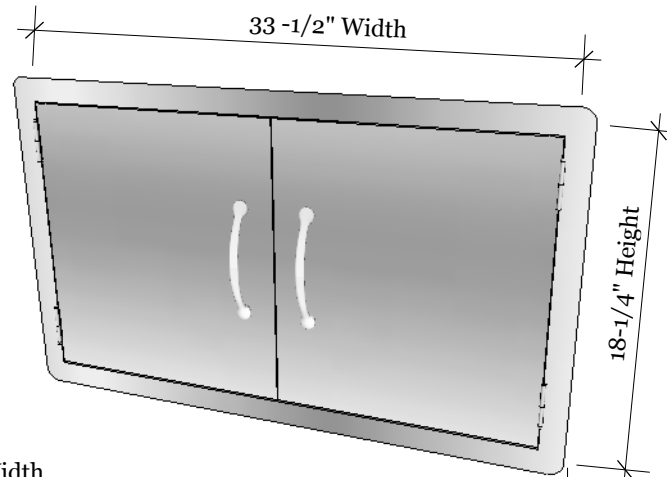

Cut-Out Dimensions