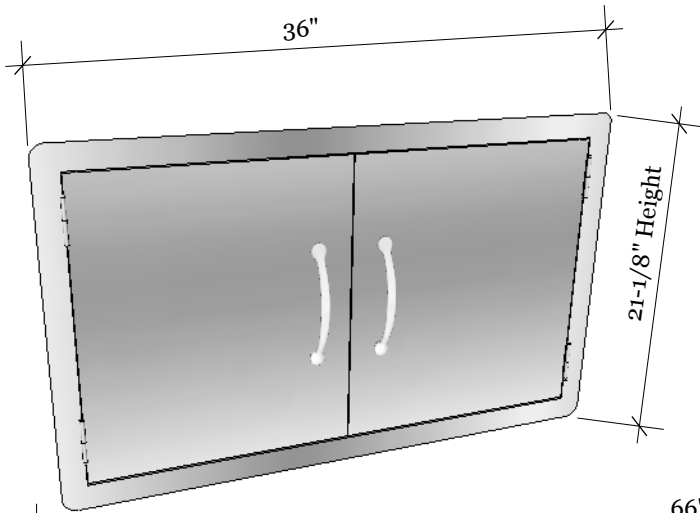

## Product Dimensions

**DESCRIPTION**  
 304 stainless construction, flush  
 mounted Polished Look.

30" Double Door Flush Mount  
 36"W x 21-1/8"H x 1-5/8"D (Product Size )  
 33-1/2"W x 18-1/4"H (Cut-out )  
 14 LBS ( Weight )

**Material Specifications:**  
 304 Stainless Steel  
 16 Gauge for Frame  
 18 Gauge for Door  
 Handles are made of zinc alloy,  
 chrome plated.

66" Open Door Width

1-5/8" Depth

Magnets are mounted to door