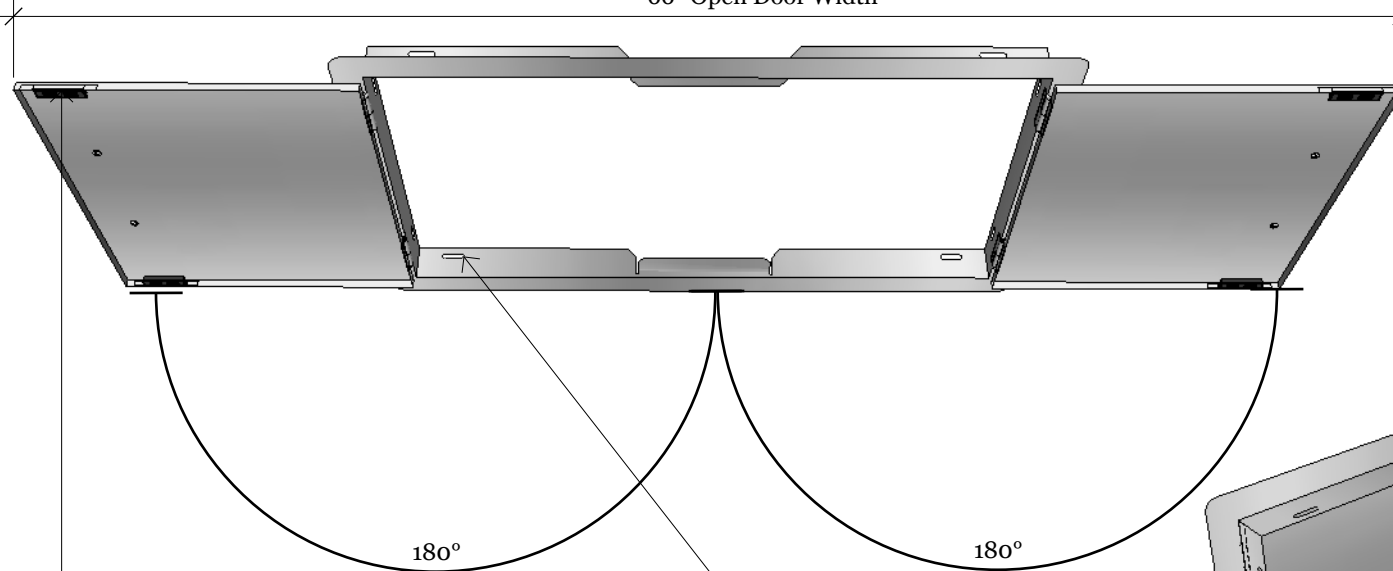

## Product Dimensions

**DESCRIPTION**  
 304 stainless construction, flush  
 mounted Polished Look.

30" Double Door Flush Mount  
 36"W x 21-1/8"H x 1-5/8"D (Product Size )  
 33-1/2"W x 18-1/4"H (Cut-out )  
 14 LBS ( Weight )

**Material Specifications:**  
 304 Stainless Steel  
 16 Gauge for Frame  
 18 Gauge for Door  
 Handles are made of zinc alloy,  
 chrome plated.

66" Open Door Width

1-5/8" Depth

Magnets are mounted to door