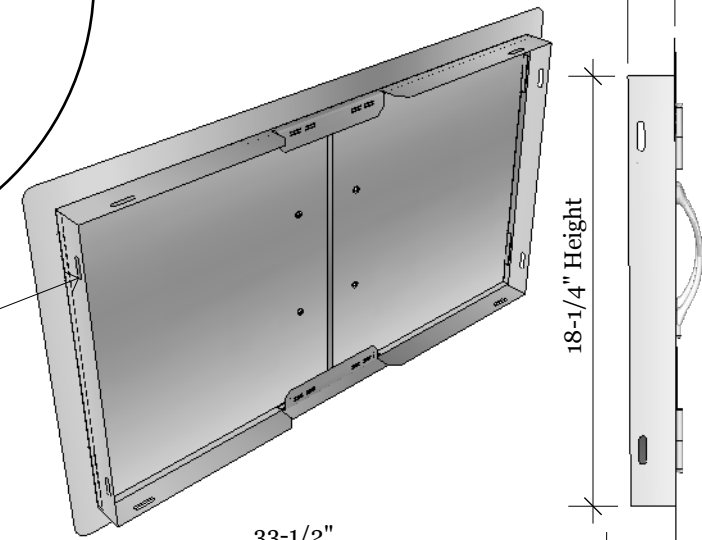

## Product Dimensions

**DESCRIPTION**  
 304 stainless construction, flush  
 mounted Polished Look.

30" Double Door Flush Mount  
 36"W x 21-1/8"H x 1-5/8"D (Product Size )  
 33-1/2"W x 18-1/4"H (Cut-out )  
 14 LBS ( Weight )

**Material Specifications:**  
 304 Stainless Steel  
 16 Gauge for Frame  
 18 Gauge for Door  
 Handles are made of zinc alloy,  
 chrome plated.

66" Open Door Width

1-5/8" Depth

Magnets are mounted to door