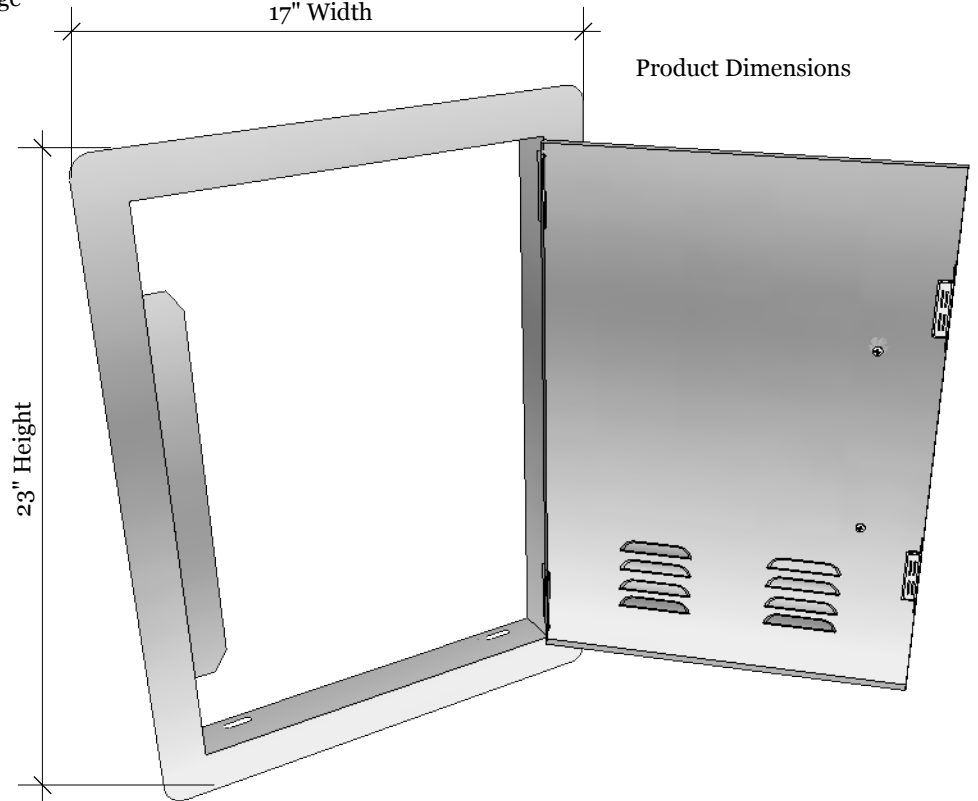

20" x 14" Vertical Door
Item No. A-DV1420

DESCRIPTION

20"x14" Vertical Single Door
with Bottom Vents

20" x 14" Vertical Door
17"W x 23"H x 1 5/8" D (Product Size)
14 1/4"W x 20 1/4"H (Cut-out)
11 LBS (Weight)

Material Specifications:
16 Gauge 304 Stainless Steel,
Handles are made of Zinc Alloy,
Chrome Plated.

Hole for Securing Door

Reversible Door Hinge

Bottom Vents

Top and Bottom Door
Magnets

14 1/4" Width

Cut-out Dimensions

20 1/4" Height

17" Width

Product Dimensions

23" Height