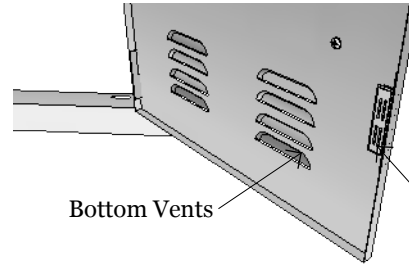

20" x 14" Vertical Door
Item No. A-DV1420

DESCRIPTION

20"x14" Vertical Single Door
with Bottom Vents

20" x 14" Vertical Door
17"W x 23"H x 1 5/8" D (Product Size)
14 1/4"W x 20 1/4"H (Cut-out)
11 LBS (Weight)

Material Specifications:
16 Gauge 304 Stainless Steel,
Handles are made of Zinc Alloy,
Chrome Plated.

Hole for Securing Door

Reversible Door Hinge

Bottom Vents

Top and Bottom Door
Magnets

14 1/4" Width

Cut-out Dimensions

20 1/4" Height

17" Width

Product Dimensions

23" Height