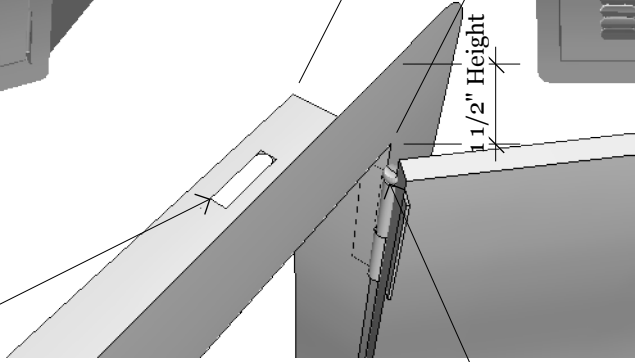

20" x 14" Vertical Door
Item No. A-DV1420

DESCRIPTION

20"x14" Vertical Single Door
with Bottom Vents

20" x 14" Vertical Door
17"W x 23"H x 1 5/8" D (Product Size)
14 1/4"W x 20 1/4"H (Cut-out)
11 LBS (Weight)

Material Specifications:
16 Gauge 304 Stainless Steel,
Handles are made of Zinc Alloy,
Chrome Plated.

Hole for Securing Door

Reversible Door Hinge

Bottom Vents

Top and Bottom Door
Magnets

14 1/4" Width

Cut-out Dimensions

20 1/4" Height

17" Width

Product Dimensions

23" Height