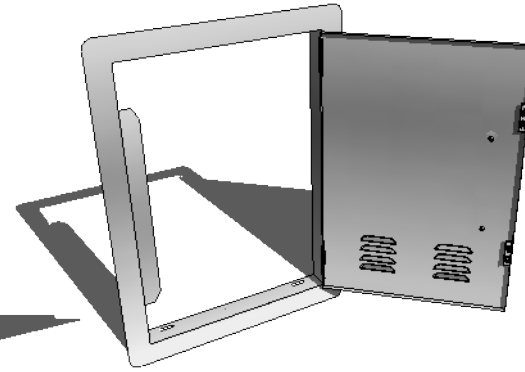

Large Handle
Made of Zinc
Alloy, Chrome
Plated

1 5/8" Depth

1 1/2" Height

Open Right Side

Texas BBQ Wholesalers
13802 Dragline Dr.
Austin, TX. 78728
Tel: 888.934.9449
Bus: 512.487.5116
Fax: 512.487.7016

PRODUCT

20" x 14" Vertical Door
Item No. A-DV1420

DESCRIPTION

20"x14" Vertical Single Door
with Bottom Vents

20" x 14" Vertical Door
17"W x 23"H x 1 5/8" D (Product Size)
14 1/4"W x 20 1/4"H (Cut-out)
11 LBS (Weight)

Material Specifications:
16 Gauge 304 Stainless Steel,
Handles are made of Zinc Alloy,
Chrome Plated.

Hole for Securing Door

Reversible Door Hinge

Bottom Vents

Top and Bottom Door
Magnets

14 1/4" Width

Cut-out Dimensions

20 1/4" Height

17" Width

Product Dimensions

23" Height