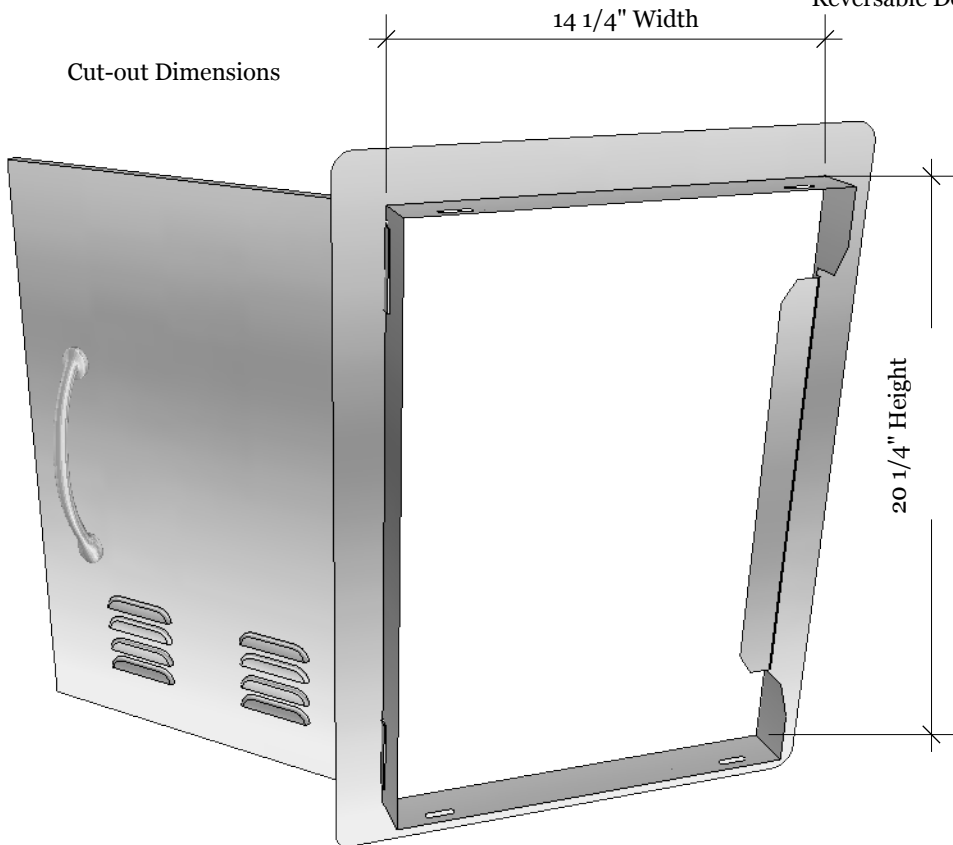

20" x 14" Vertical Door
Item No. A-DV1420

DESCRIPTION

20"x14" Vertical Single Door
with Bottom Vents

20" x 14" Vertical Door
17"W x 23"H x 1 5/8" D (Product Size)
14 1/4"W x 20 1/4"H (Cut-out)
11 LBS (Weight)

Material Specifications:
16 Gauge 304 Stainless Steel,
Handles are made of Zinc Alloy,
Chrome Plated.

Hole for Securing Door

Reversible Door Hinge

Bottom Vents

Top and Bottom Door
Magnets

14 1/4" Width

Cut-out Dimensions

20 1/4" Height

17" Width

Product Dimensions

23" Height