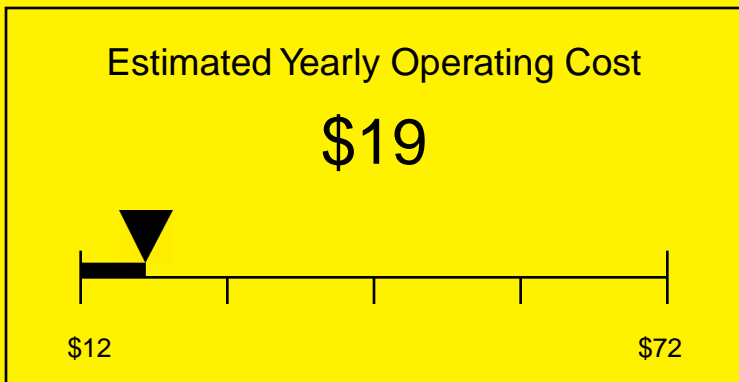

# ENERGYGUIDE

None  
Defrost: NA

AWD129  
0.0 Cubic Feet

Compare the energy use of this product with others  
before you buy

Your cost will depend on your utility rates

Based on a 2007 U.S. Government national average cost of 10.65 cents per kWh for electricity. Your actual operating cost will vary depending on your local utility rates and your use of the product.