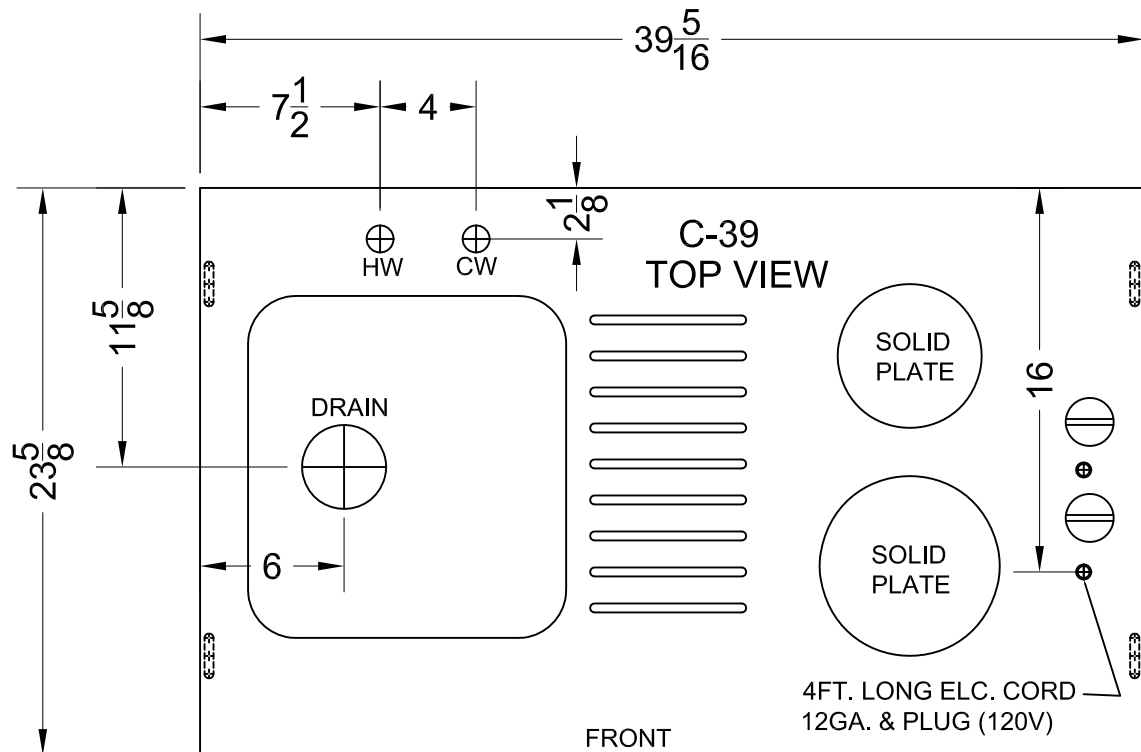

ALL-IN-ONE KITCHEN C-39

MODEL No. C-39

FELIX STORCH INC
www.summitappliance.com
(718) 893-3900

MODEL No.
STOVE & SINK C-39

FELIX STORCH INC
www.summitappliance.com
(718) 893-3900