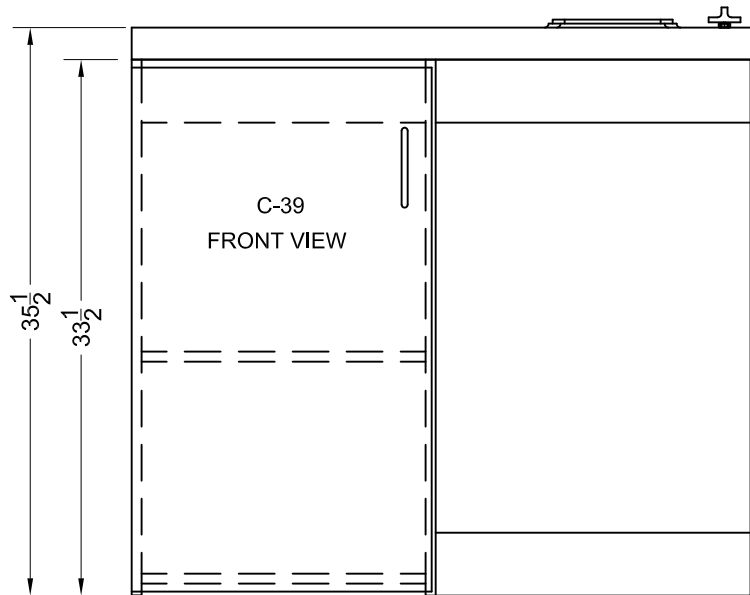

ALL-IN-ONE KITCHEN C-39

MODEL No. C-39

FELIX STORCH INC
www.summitappliance.com
(718) 893-3900

MODEL No.
STOVE & SINK C-39

FELIX STORCH INC
www.summitappliance.com
(718) 893-3900