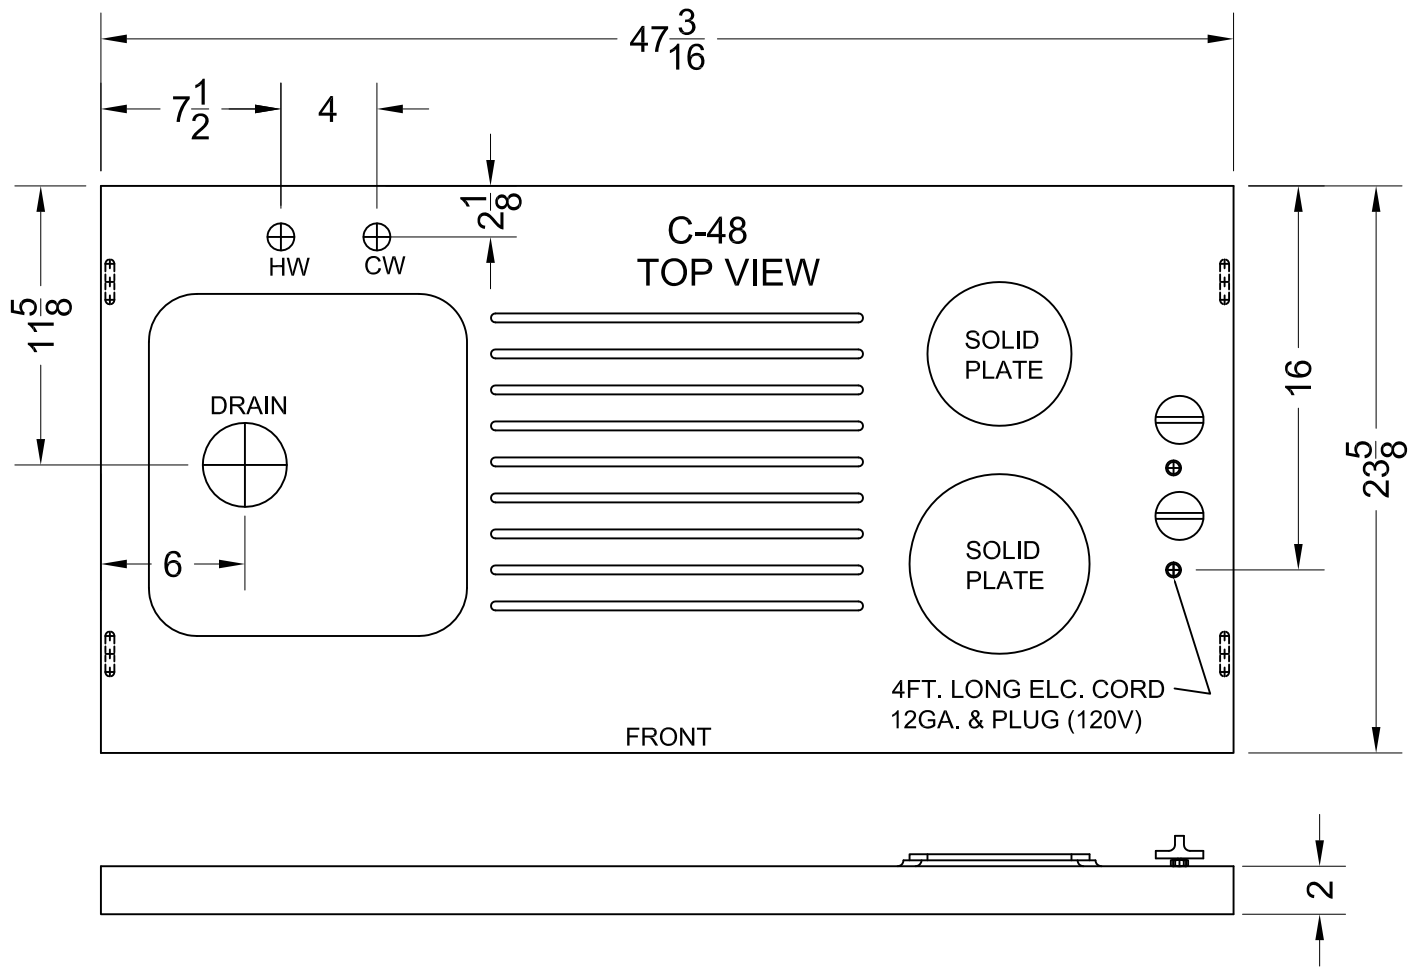

ALL-IN-ONE KITCHEN C-48

MODEL No. C-48

FELIX STORCH INC
www.summitappliance.com
(718) 893-3900

MODEL No.
STOVE & SINK C-48

SUMMIT
SPECIALTY MAJOR APPLIANCES

FELIX STORCH INC
www.summitappliance.com
(718) 893-3900