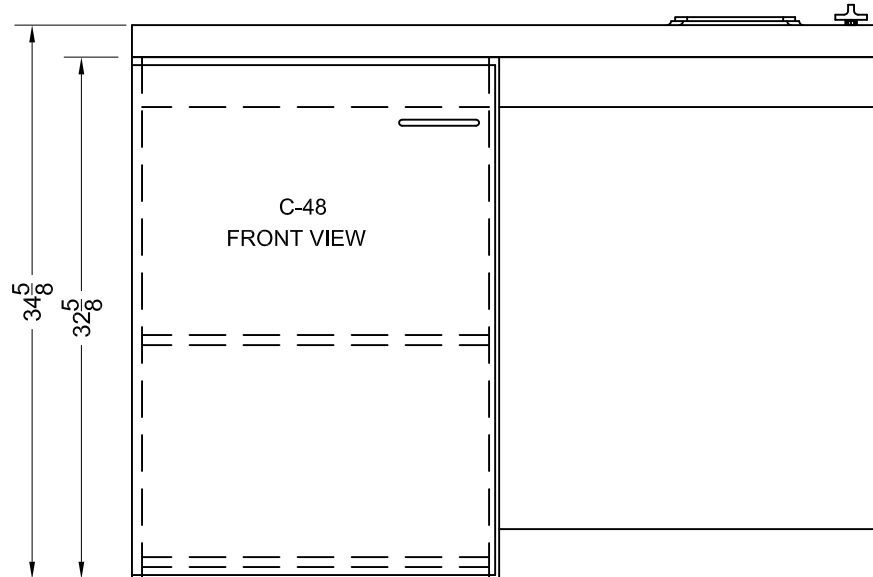

ALL-IN-ONE KITCHEN C-48

MODEL No. C-48

FELIX STORCH INC
www.summitappliance.com
(718) 893-3900

MODEL No.
STOVE & SINK C-48

SUMMIT
SPECIALTY MAJOR APPLIANCES

FELIX STORCH INC
www.summitappliance.com
(718) 893-3900