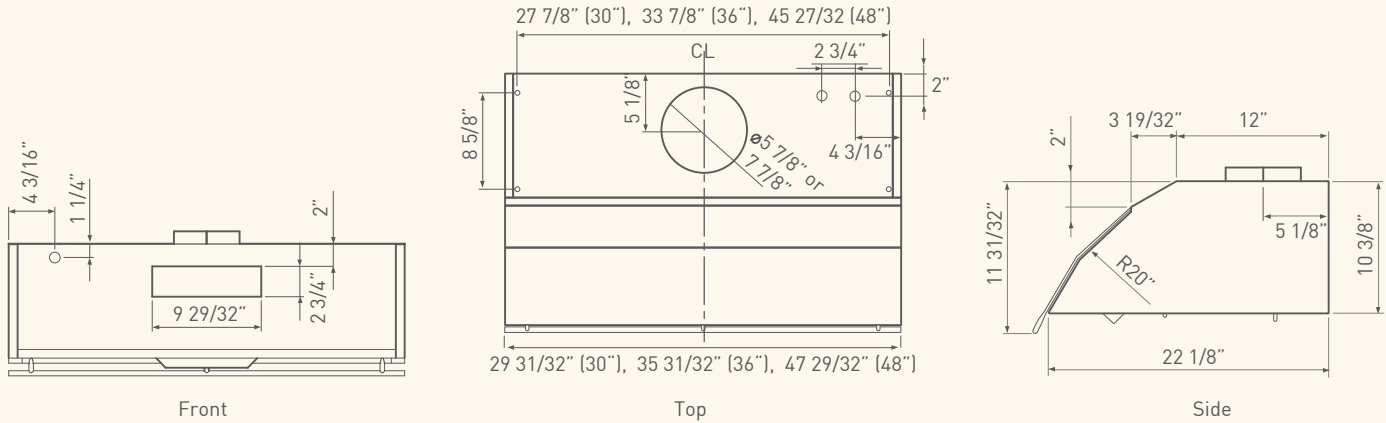

CHENG COLLECTION

UNDER CABINET

CACHE

MODEL	CCA-E30ASX	CCA-E36ASX	CCA-E48ASX
SIZE	30"	36"	48"
NET WIDTH	29 31/32"	35 31/32"	47 29/32"
PERFORMANCE*			
Internal Blower - CBI-290A	200 - 290 CFM, 1.4 - 3.2 Sones	200 - 290 CFM, 1.4 - 3.2 Sones	200 - 290 CFM, 1.4 - 3.2 Sones
Internal Blower - CBI-600A	240 - 600 CFM, 1.8 - 6 Sones	240 - 600 CFM, 1.8 - 6 Sones	240 - 600 CFM, 1.8 - 6 Sones
In-Line Blower - PBN-1000A	500 - 1000 CFM, Sones NA	500 - 1000 CFM, Sones NA	500 - 1000 CFM, Sones NA
External Blower - CBE-1000	500 - 1000 CFM, Sones NA	500 - 1000 CFM, Sones NA	500 - 1000 CFM, Sones NA
COLOR			
Stainless Steel	SS	SS	SS
FEATURES			
Controls	Electronic Touch	Electronic Touch	Electronic Touch
Speed Levels	3	3	3
Auto Delay-Off	Yes	Yes	Yes
Lighting	Halogen, 50W x 2	Halogen, 50W x 2	Halogen, 50W x 4
Dual-Level Lighting	Yes	Yes	Yes
Filters	Professional Baffle x 2	Professional Baffle x 2	Professional Baffle x 3
Recirculating	No	No	No
Duct Cover Extension	NA	NA	NA
DUCT SPECIFICATIONS			
Vertical - Internal	6"	6"	6"
Vertical - External/In-Line	10" - 8"***	10" - 8"***	10" - 8"***
Horizontal - Internal	3 1/4" x 10"	3 1/4" x 10"	3 1/4" x 10"
AC INPUT	120V - 60Hz	120V - 60Hz	120V - 60Hz
AC POWER***			
Hood Only	Max. 100W, 0.83 Amps	Max. 100W, 0.83 Amps	Max. 200W, 1.66 Amps
Mounting Heights	Min. height 24" from cooking surface. Hood mounted 60" from floor.	Max. height 36" from cooking surface. Hood mounted 72" from floor.	

*Requires purchase of Zephyr blower, sold separately. **10" round duct connects to external and in-line blower. Must transition from 10" to 8" before duct passes through ceiling. A 10" to 8" adapter is included with the external and in-line blowers. ***AC power listed above is for hood with lights only.