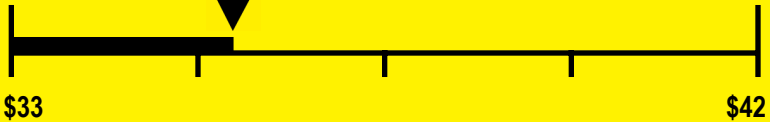

# ENERGYGUIDE

Refrigerator  
• Frost-Free Operation

Summit Appliance  
Model CL65ROS  
Capacity: 5.6 Cubic Feet

## Estimated Yearly Operating Cost

**\$36**

Cost Range of Similar Models

**335** kWh

Estimated Yearly Electricity Use

Your cost will depend on your utility rates and use.

- Cost range based only on models of similar capacity with frost-free operation.
- Estimated operating cost based on a 2007 national average electricity cost of 10.65 cents per kWh.
- For more information, visit [www.ftc.gov/appliances](http://www.ftc.gov/appliances).