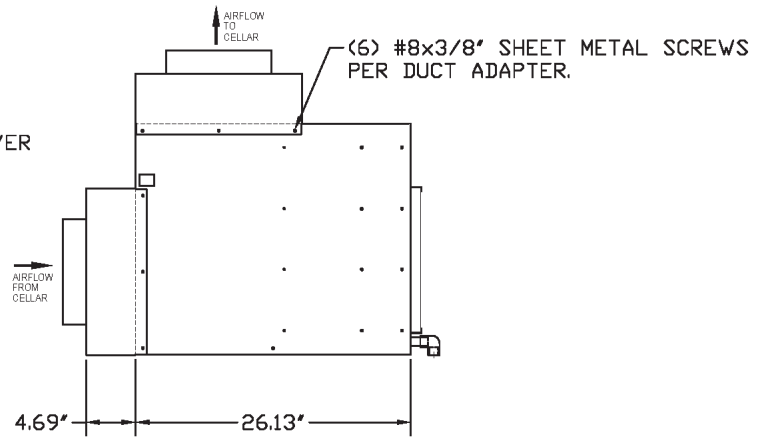

CUT SHEET - 6200/8200 VSi

6200/8200VSi DIMENSIONAL DATA AND MOUNTING LOCATIONS

1843I_R00

CUT SHEET - FRONT DUCT

NOTES:

- 1. MOUNTING BRACKET DETAILS (OPTIONAL, NOT SHOWN) SAME AS VSI DATA DIMENSIONAL DRAWING
- 2. FRONT DUCT ADAPTERS SHIPPED LOOSE FOR FIELD INSTALLATION.
- 3. LOW RELATIVE HUMIDITY OPTION SHOWN. HIGH RH OPTION INCLUDES LOOSE INSULATION TO BE FIELD INSTALLED OVER COLD SIDE HOUSING AND DUCT ADAPTERS.

6200/8200VS OPTIONAL FRONT DUCT DIMENSIONAL DATA

1843F_R00

CUT SHEET - REAR DUCT