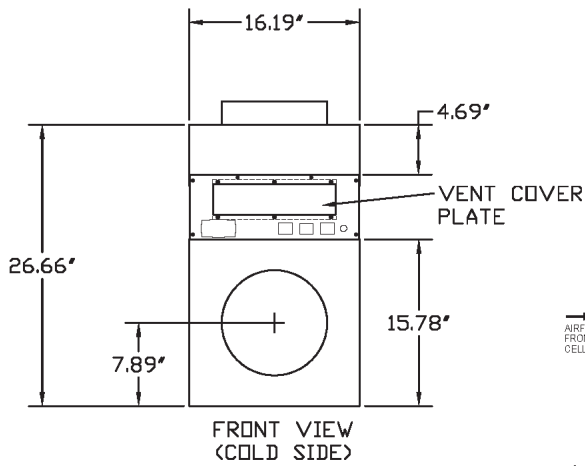

CUT SHEET - 6200/8200 VSi

6200/8200VSi DIMENSIONAL DATA AND MOUNTING LOCATIONS

1843I_R00

CUT SHEET - FRONT DUCT

NOTES:

- 1. MOUNTING BRACKET DETAILS (OPTIONAL, NOT SHOWN) SAME AS VSI DATA DIMENSIONAL DRAWING
- 2. FRONT DUCT ADAPTERS SHIPPED LOOSE FOR FIELD INSTALLATION.
- 3. LOW RELATIVE HUMIDITY OPTION SHOWN. HIGH RH OPTION INCLUDES LOOSE INSULATION TO BE FIELD INSTALLED OVER COLD SIDE HOUSING AND DUCT ADAPTERS.

6200/8200VS OPTIONAL FRONT DUCT DIMENSIONAL DATA

1843F_R00

CUT SHEET - REAR DUCT