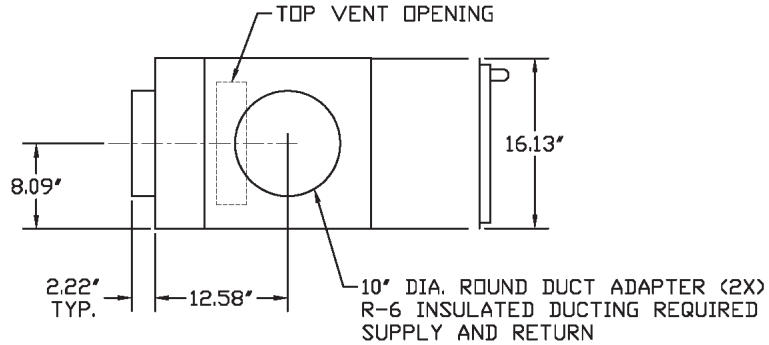

CUT SHEET - 6200/8200 VSi

6200/8200VSi DIMENSIONAL DATA AND MOUNTING LOCATIONS

1843I_R00

CUT SHEET - FRONT DUCT

NOTES:

- 1. MOUNTING BRACKET DETAILS (OPTIONAL, NOT SHOWN) SAME AS VSI DATA DIMENSIONAL DRAWING
- 2. FRONT DUCT ADAPTERS SHIPPED LOOSE FOR FIELD INSTALLATION.
- 3. LOW RELATIVE HUMIDITY OPTION SHOWN. HIGH RH OPTION INCLUDES LOOSE INSULATION TO BE FIELD INSTALLED OVER COLD SIDE HOUSING AND DUCT ADAPTERS.