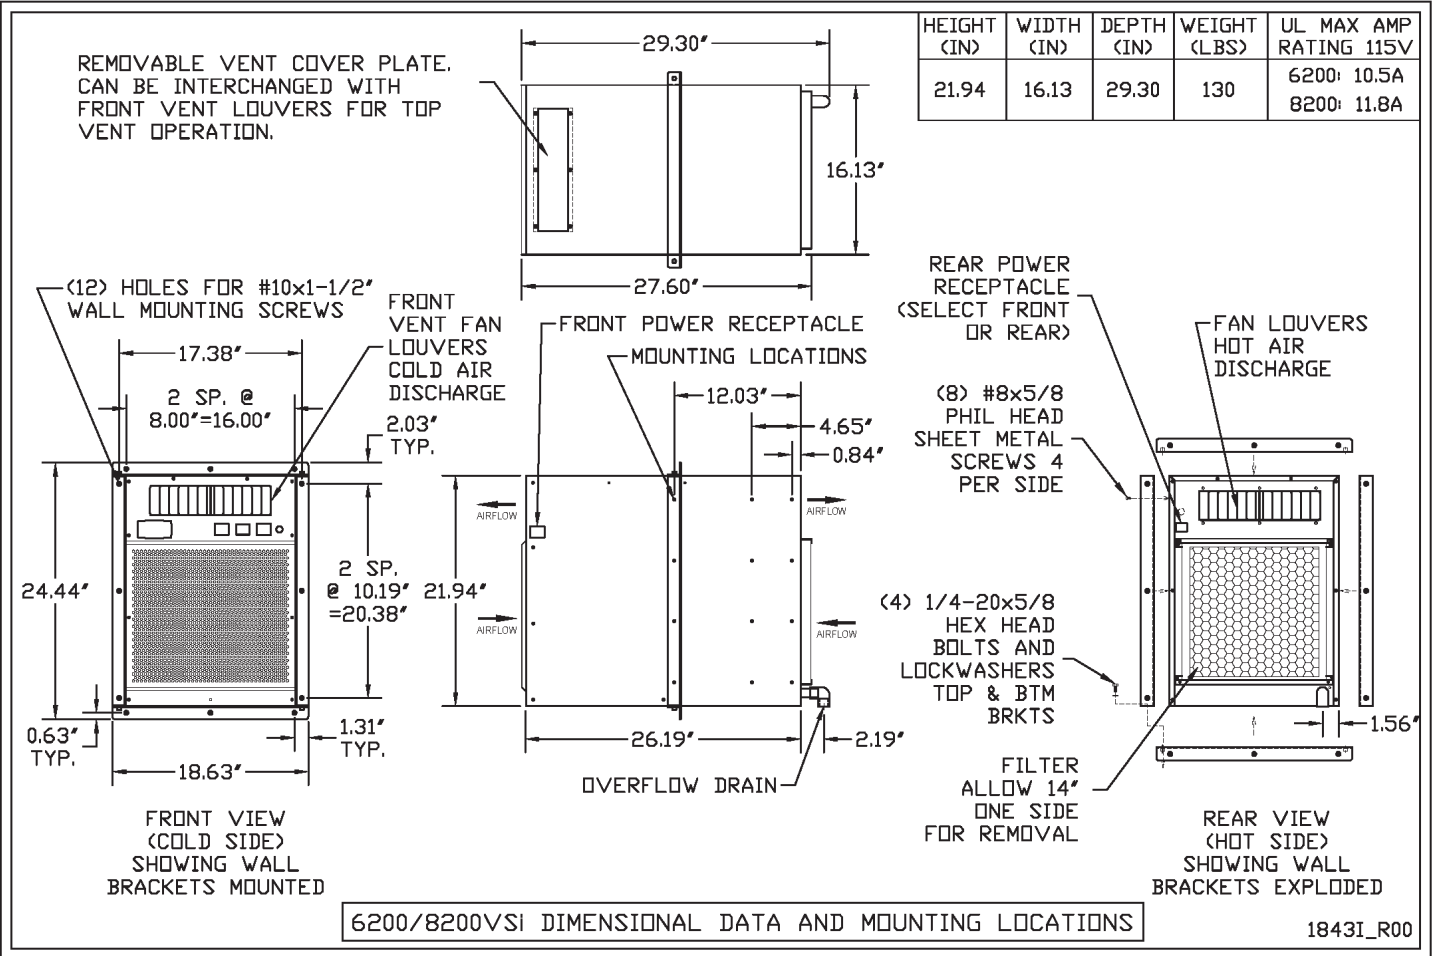

CUT SHEET - 6200/8200 VSi

6200/8200VSi DIMENSIONAL DATA AND MOUNTING LOCATIONS

1843I_R00

CUT SHEET - FRONT DUCT

NOTES:

- 1. MOUNTING BRACKET DETAILS (OPTIONAL, NOT SHOWN) SAME AS VSI DATA DIMENSIONAL DRAWING
- 2. FRONT DUCT ADAPTERS SHIPPED LOOSE FOR FIELD INSTALLATION.
- 3. LOW RELATIVE HUMIDITY OPTION SHOWN. HIGH RH OPTION INCLUDES LOOSE INSULATION TO BE FIELD INSTALLED OVER COLD SIDE HOUSING AND DUCT ADAPTERS.

6200/8200VS OPTIONAL FRONT DUCT DIMENSIONAL DATA

1843F_R00

CUT SHEET - REAR DUCT