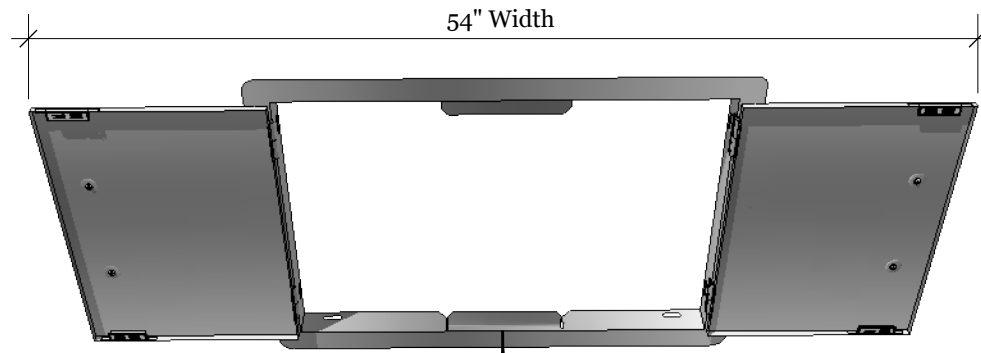

30" Double Door FLush Mount
30"W x 21 1/8"H x 1 5/8" D (Product Size)
27 1/2"W x 18 1/4"H (Cut-out)
12 LBS (Weight)

Material Specifications:
304 Stainless Steel
16 Gauge for Frame
18 Gauge for Door
Handles are made of Zinc Alloy,
Chrome Plated.

Reversible hinge
to secure door firmly
in place, and no moving
parts, for long lasting

Cut-out Dimensions

1 5/8" Depth

1 1/2" Height

Open 180 Degree

Open 180 Degree

Holes for Securing
doors on all four sides

Product Dimensions

30" Width

27 1/2" Width

21 1/8" Height

Handles are made
of Zinc Alloy,
Chrome Plated
for Long lasting
Affect

Top & Bottom
Magnets to firmly
Secure Door Closed

18 1/4" Height

Stainless Steel 430 Plate Cover secured, for door magnets