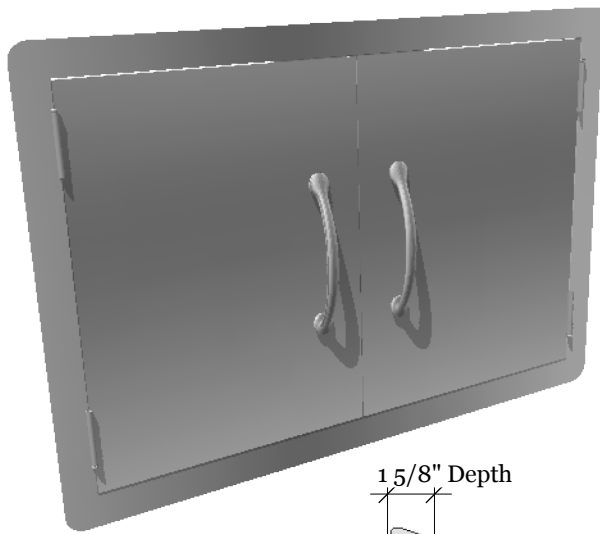

30" Double Door FLush Mount
30"W x 21 1/8"H x 1 5/8" D (Product Size)
27 1/2"W x 18 1/4"H (Cut-out)
12 LBS (Weight)

Material Specifications:
304 Stainless Steel
16 Gauge for Frame
18 Gauge for Door
Handles are made of Zinc Alloy,
Chrome Plated.

Reversible hinge
to secure door firmly
in place, and no moving
parts, for long lasting

Cut-out Dimensions

1 5/8" Depth

1 1/2" Height

Open 180 Degree

Open 180 Degree

Holes for Securing
doors on all four sides

Product Dimensions

30" Width

27 1/2" Width

21 1/8" Height

Handles are made
of Zinc Alloy,
Chrome Plated
for Long lasting
Affect

Top & Bottom
Magnets to firmly
Secure Door Closed

18 1/4" Height

Stainless Steel 430 Plate Cover secured, for door magnets