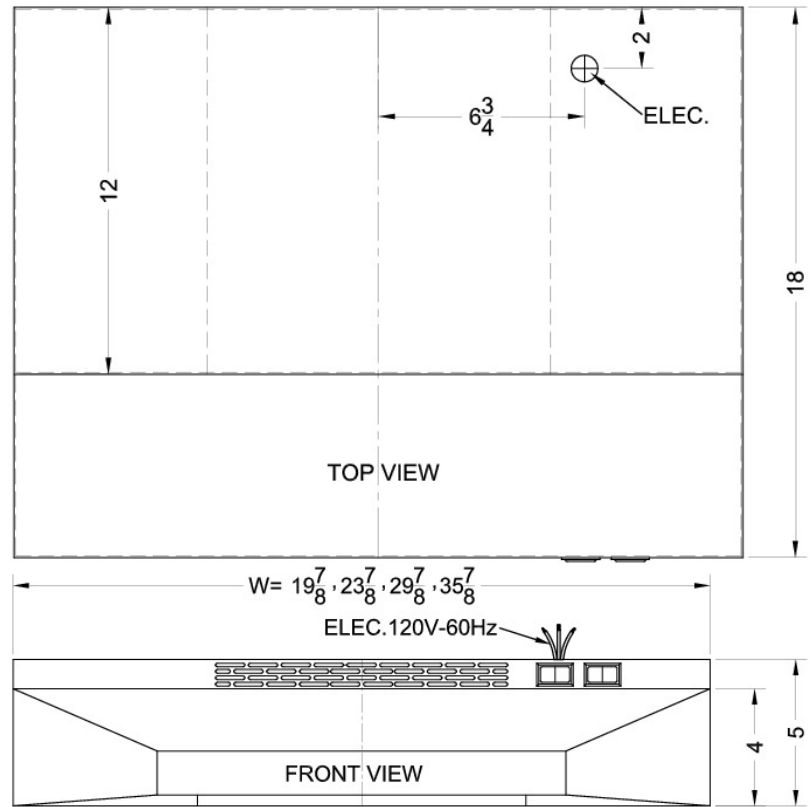

## H1724W

5.0" x 24.0" x 18.0" (H x W x D)

24 inch wide ductless range hood in white finish

# Specifications:

Height	5.0"
Width	24.0"
Depth	18.0"
Shipping Weight	15.0 lbs.
Weight	15.0 lbs.
Parts/Labor Warranty	1 Year

MODEL NO.	WIDTH
H1720	19 7/8"
H1724	23 7/8"
H1730	29 7/8"
H1736	35 7/8"

Summit Appliance Division, Felix Storch, Inc.  
 770 Garrison Ave • Bronx, NY 10474  
 Phone: 718-893-3900 • Fax: 718-842-3093  
 Email: info@summitappliance.com