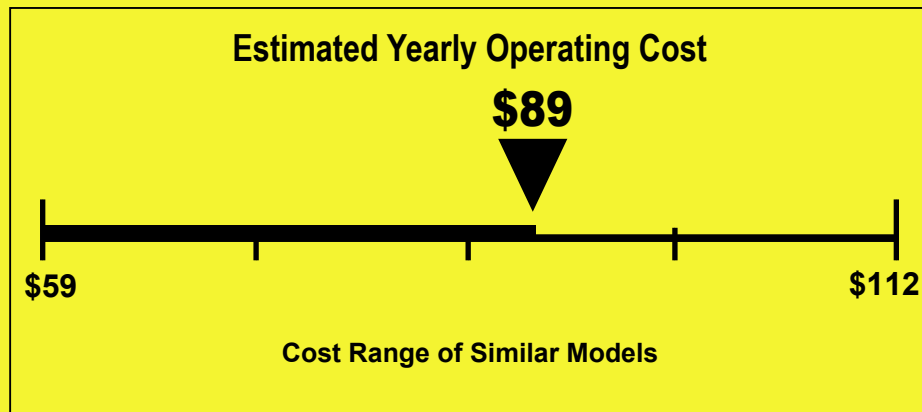

U.S. Government

Federal Law prohibits removal of this label before consumer purchase.

ENERGYGUIDE

Room Air Conditioner
Without Reverse Cycle
With Louvered Sides

LG Electronics U.S.A., Inc. (LG)
Model LW1212ER
Capacity : 12,000 BTUs

10.8
Energy Efficiency Ratio

Your cost will depend on your utility rates and use.

- Cost range based only on models of similar capacity without reverse cycle and with louvered sides.
- Estimated operating cost based on a 2007 national average electricity cost of 10.65 cents per kWh.
- For more information, visit www.ftc.gov/appliances.