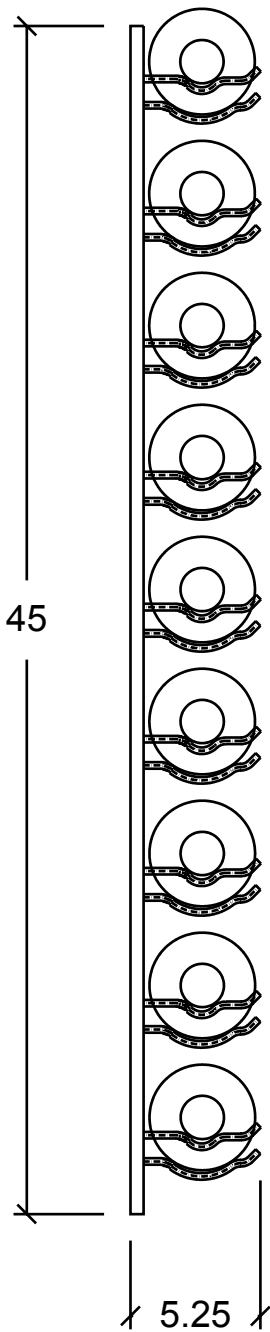

MAG1

(Standard Mounting)
Side View

(Standard Mounting)
Front View

(Mounting for Champagne)
Front View