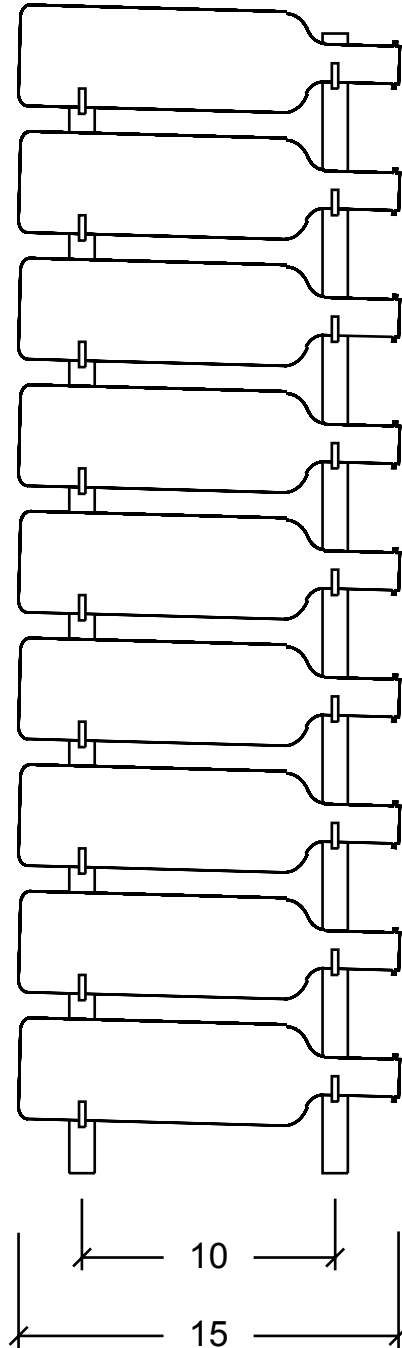

MAG2

(Standard Mounting)
Side View

(Standard Mounting)
Front View

(Mounting for Champagne)
Front View