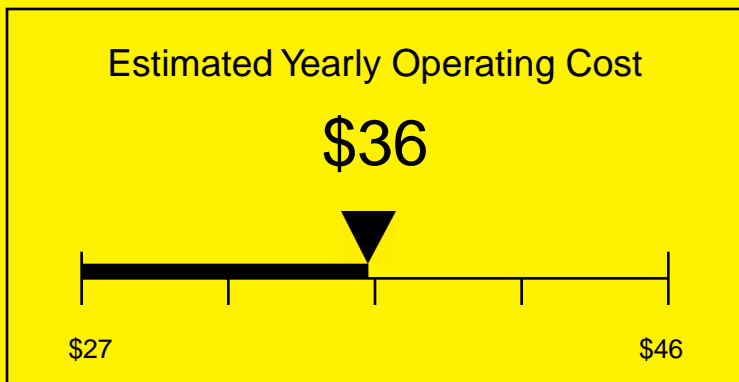

ENERGYGUIDE

REFRIGERATOR-FREEZER
Defrost: Cycle

CP36W
3.0 Cubic Feet

Compare the energy use of this product with others
before you buy

Your cost will depend on your utility rates

Based on a 2007 U.S. Government national average cost of 10.65 cents per kWh for electricity. Your actual operating cost will vary depending on your local utility rates and your use of the product.